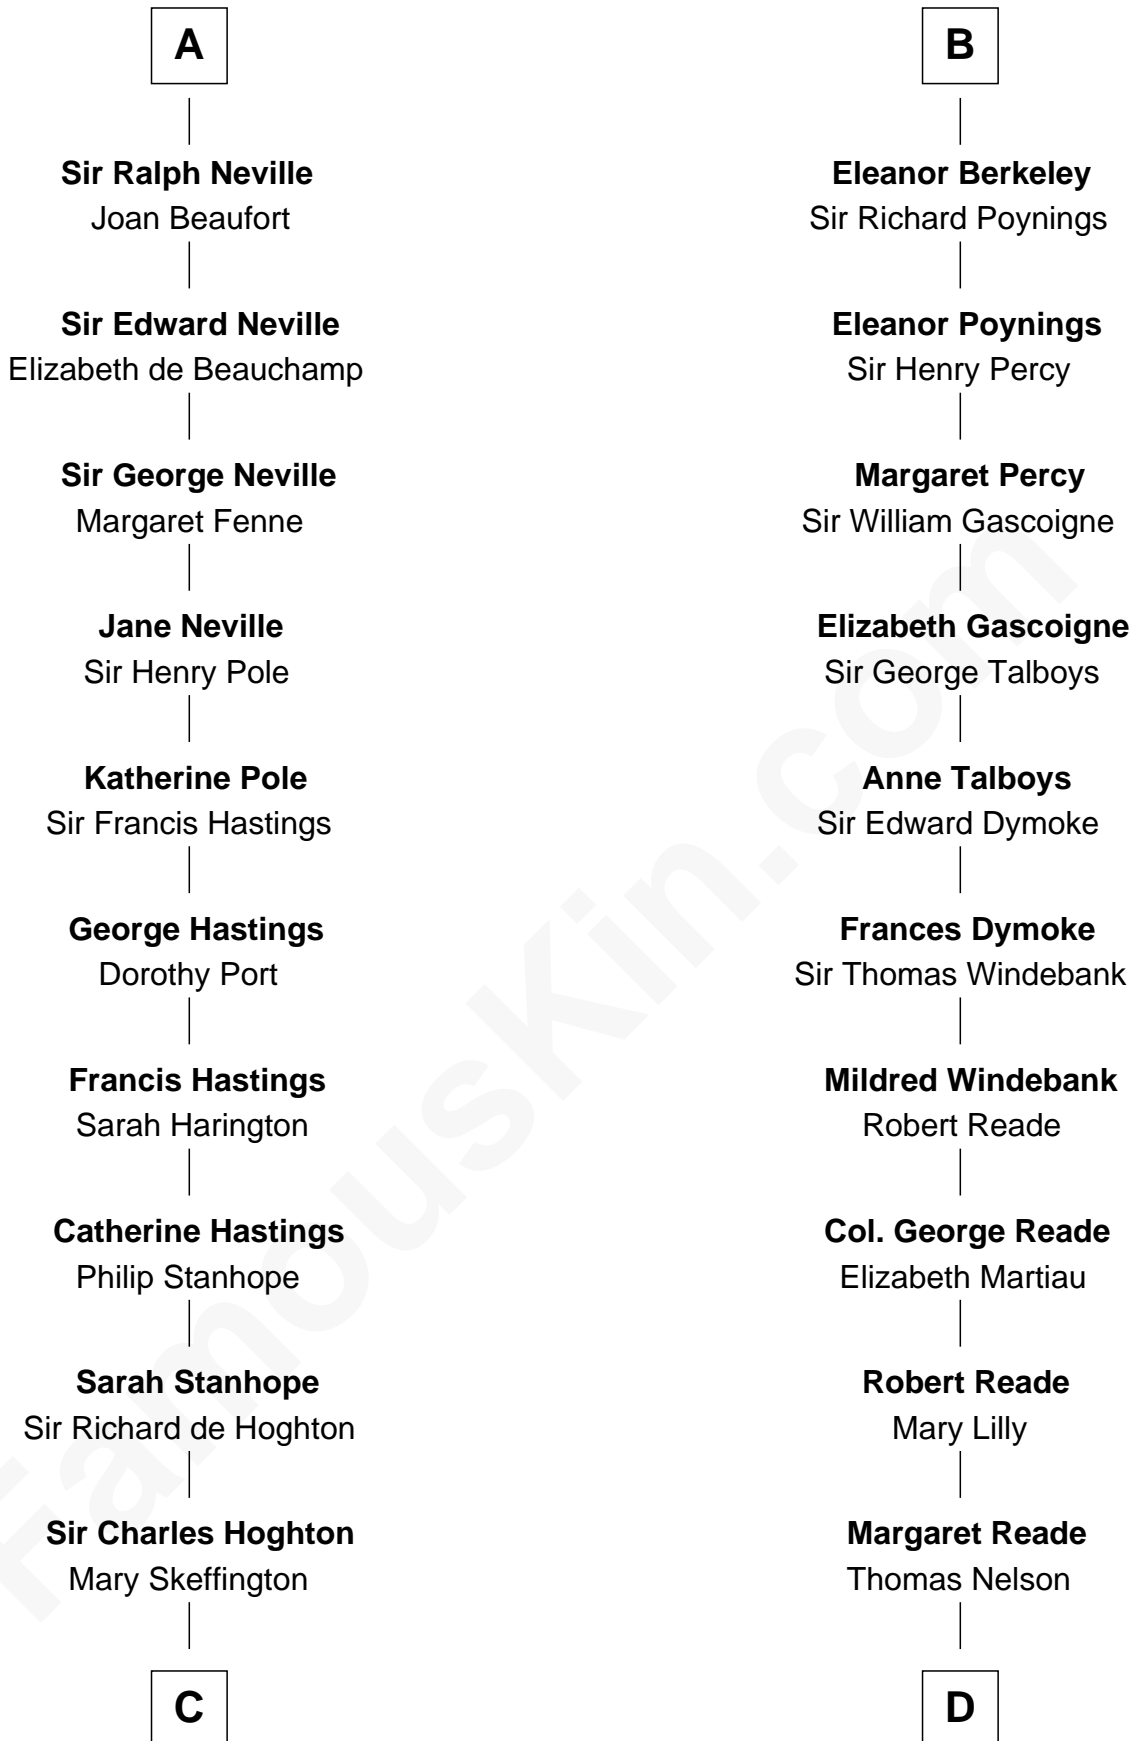

FamousKin.com

Relationship Chart of

Lewis Carroll

Author of Alice in Wonderland

18th cousin 3 times removed of

Thomas Nelson

Signer of the Declaration of Independence

Reginald de l'Isle
Fonia of Moray

C

Lucy Hoghton
Thomas Lutwidge

Henry Lutwidge
Jane Molyneux

Charles Lutwidge
Elizabeth Anne Dodgson

Frances Jane Lutwidge
Rev. Charles Dodgson

Lewis Carroll
Author of Alice in Wonderland

D

William Nelson
Elizabeth Burwell