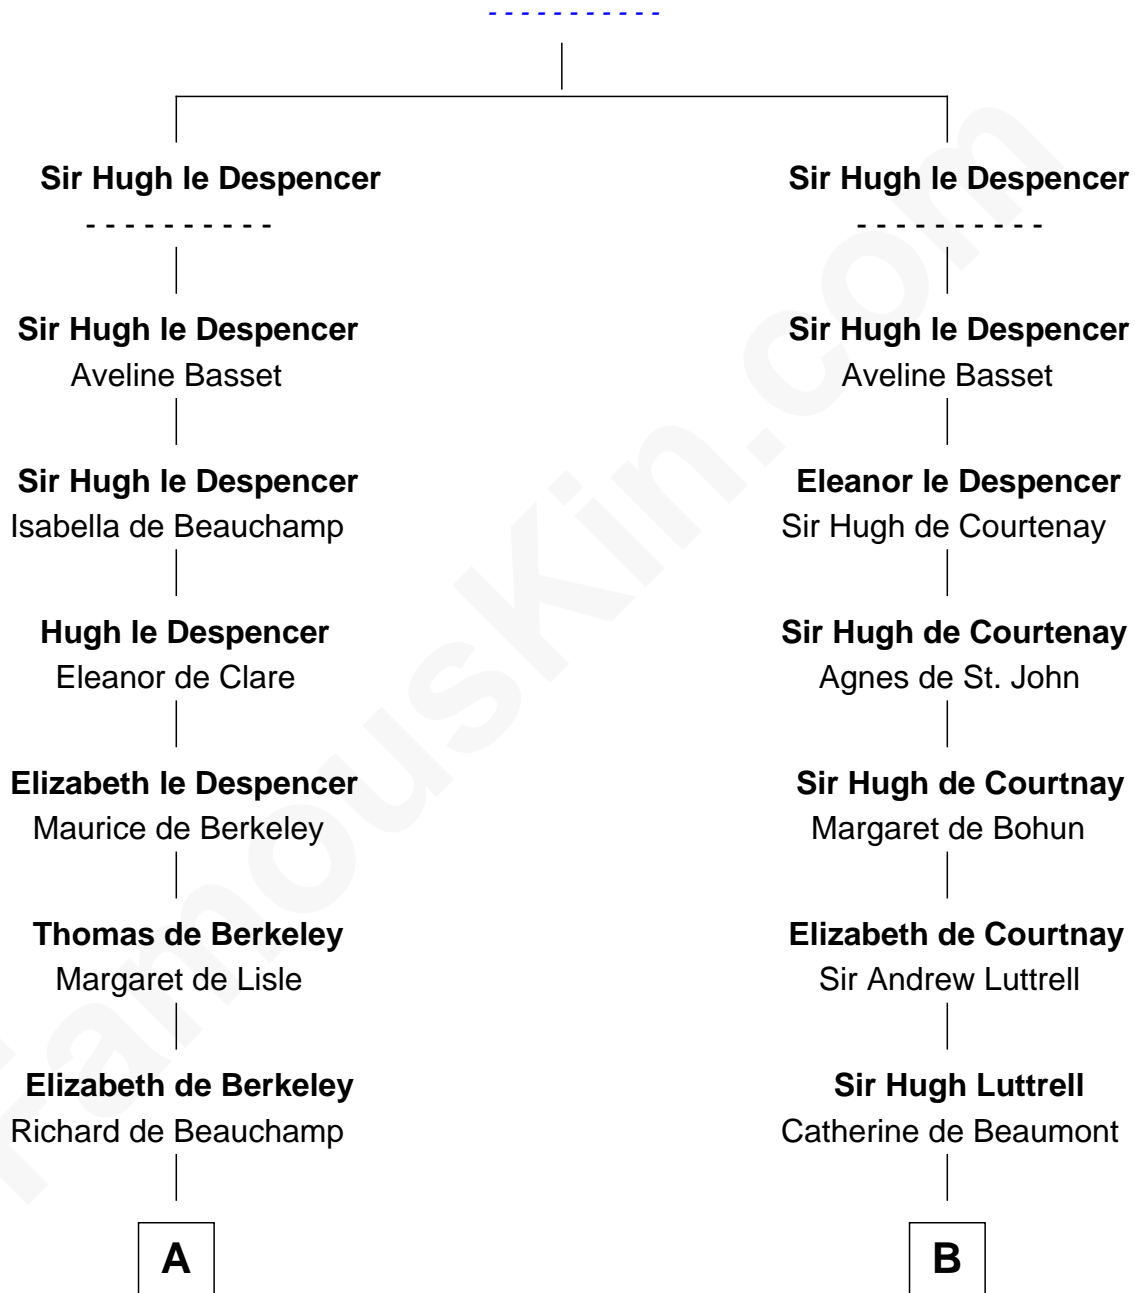

FamousKin.com

Relationship Chart of

Lewis Carroll

Author of Alice in Wonderland

18th cousin 3 times removed of

Thomas Nelson

Signer of the Declaration of Independence

Thomas le Despencer

C

Lucy Hoghton
Thomas Lutwidge

Henry Lutwidge
Jane Molyneux

Charles Lutwidge
Elizabeth Anne Dodgson

Frances Jane Lutwidge
Rev. Charles Dodgson

Lewis Carroll
Author of Alice in Wonderland

D

Elizabeth Burwell
William Nelson

Thomas Nelson
Signer of Declaration of Independence

FamousKin.com