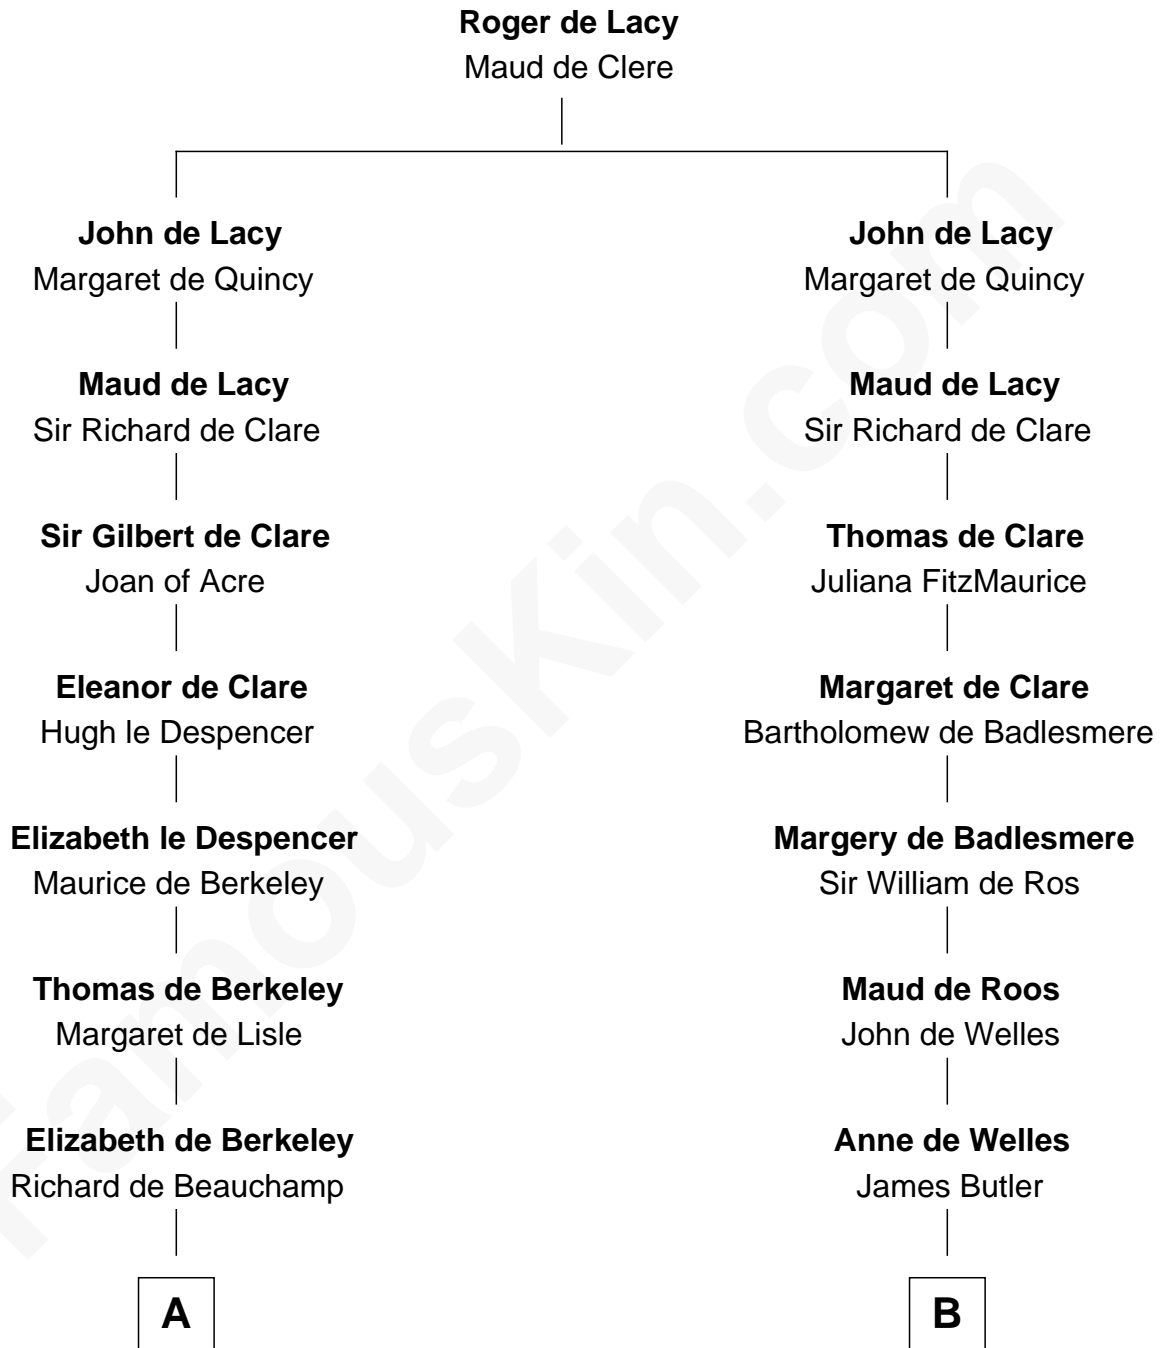

FamousKin.com

Relationship Chart of

Lewis Carroll

Author of Alice in Wonderland

19th cousin 2 times removed of

William Floyd

Signer of the Declaration of Independence

C

Lucy Hoghton
Thomas Lutwidge

Henry Lutwidge
Jane Molyneux

Charles Lutwidge
Elizabeth Anne Dodgson

Frances Jane Lutwidge
Rev. Charles Dodgson

Lewis Carroll
Author of Alice in Wonderland

D

Jonathan Smith
Elizabeth Platt

Tabitha Smith
Nicholl Floyd

William Floyd
Signer of Declaration of Independence