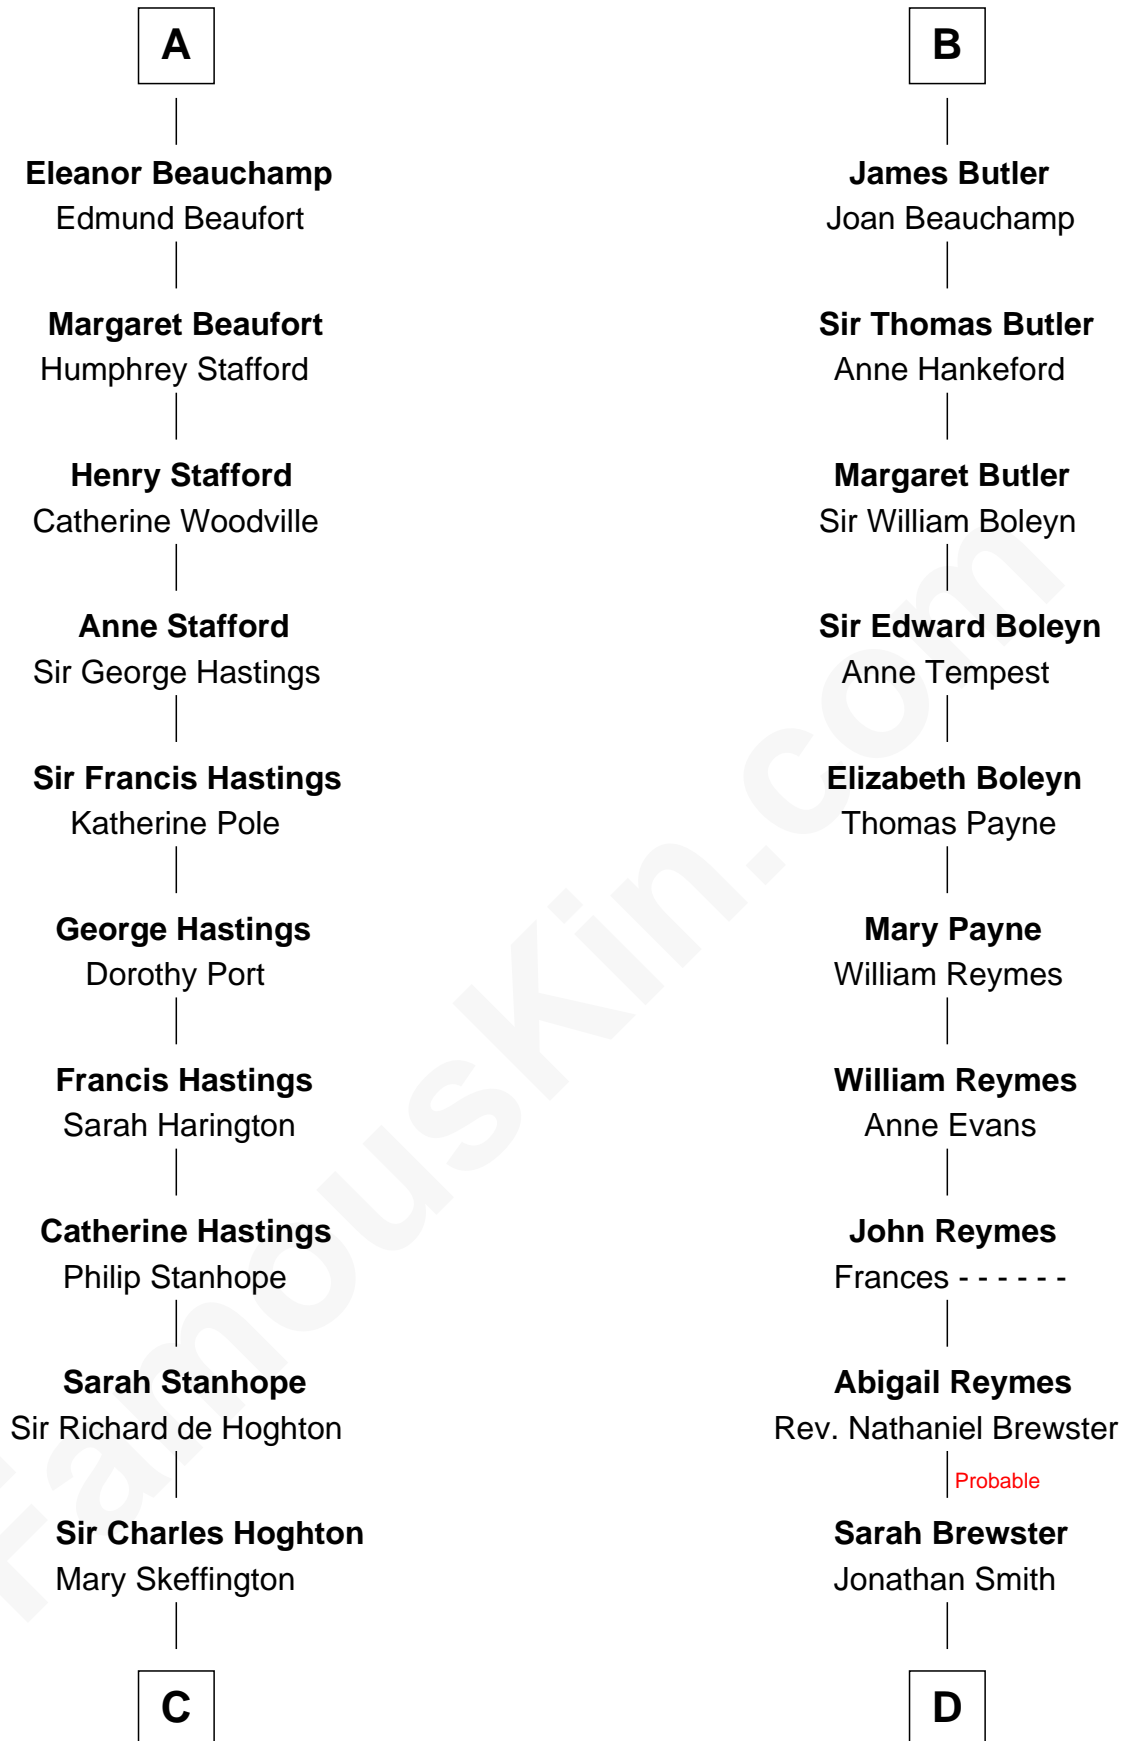

FamousKin.com

Relationship Chart of

Lewis Carroll

Author of Alice in Wonderland

19th cousin 2 times removed of

William Floyd

Signer of the Declaration of Independence

C

Lucy Hoghton
Thomas Lutwidge

Henry Lutwidge
Jane Molyneux

Charles Lutwidge
Elizabeth Anne Dodgson

Frances Jane Lutwidge
Rev. Charles Dodgson

Lewis Carroll
Author of Alice in Wonderland

D

Jonathan Smith
Elizabeth Platt

Tabitha Smith
Nicholl Floyd

William Floyd
Signer of Declaration of Independence