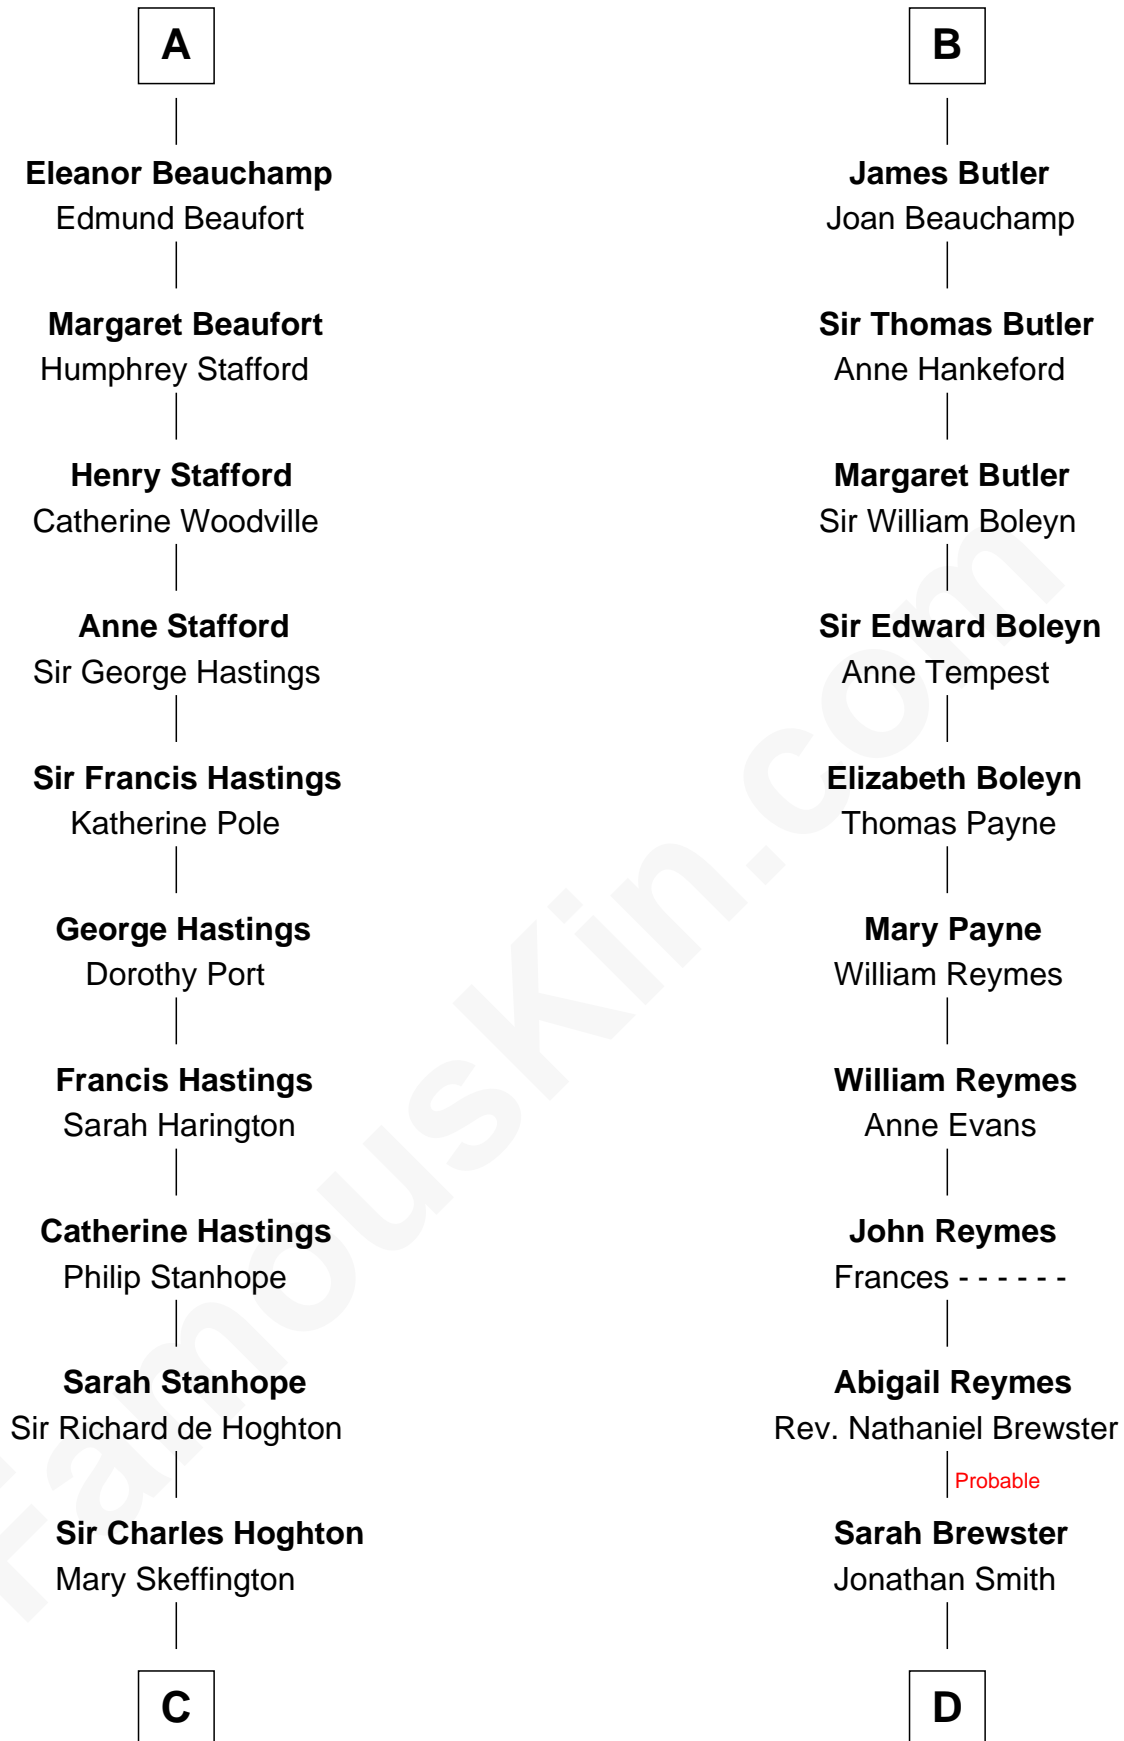

FamousKin.com

Relationship Chart of Lewis Carroll

Author of Alice in Wonderland

19th cousin 2 times removed of

William Floyd

Signer of the Declaration of Independence

C

Lucy Hoghton
Thomas Lutwidge

Henry Lutwidge
Jane Molyneux

Charles Lutwidge
Elizabeth Anne Dodgson

Frances Jane Lutwidge
Rev. Charles Dodgson

Lewis Carroll
Author of Alice in Wonderland

D

Jonathan Smith
Elizabeth Platt

Tabitha Smith
Nicholl Floyd