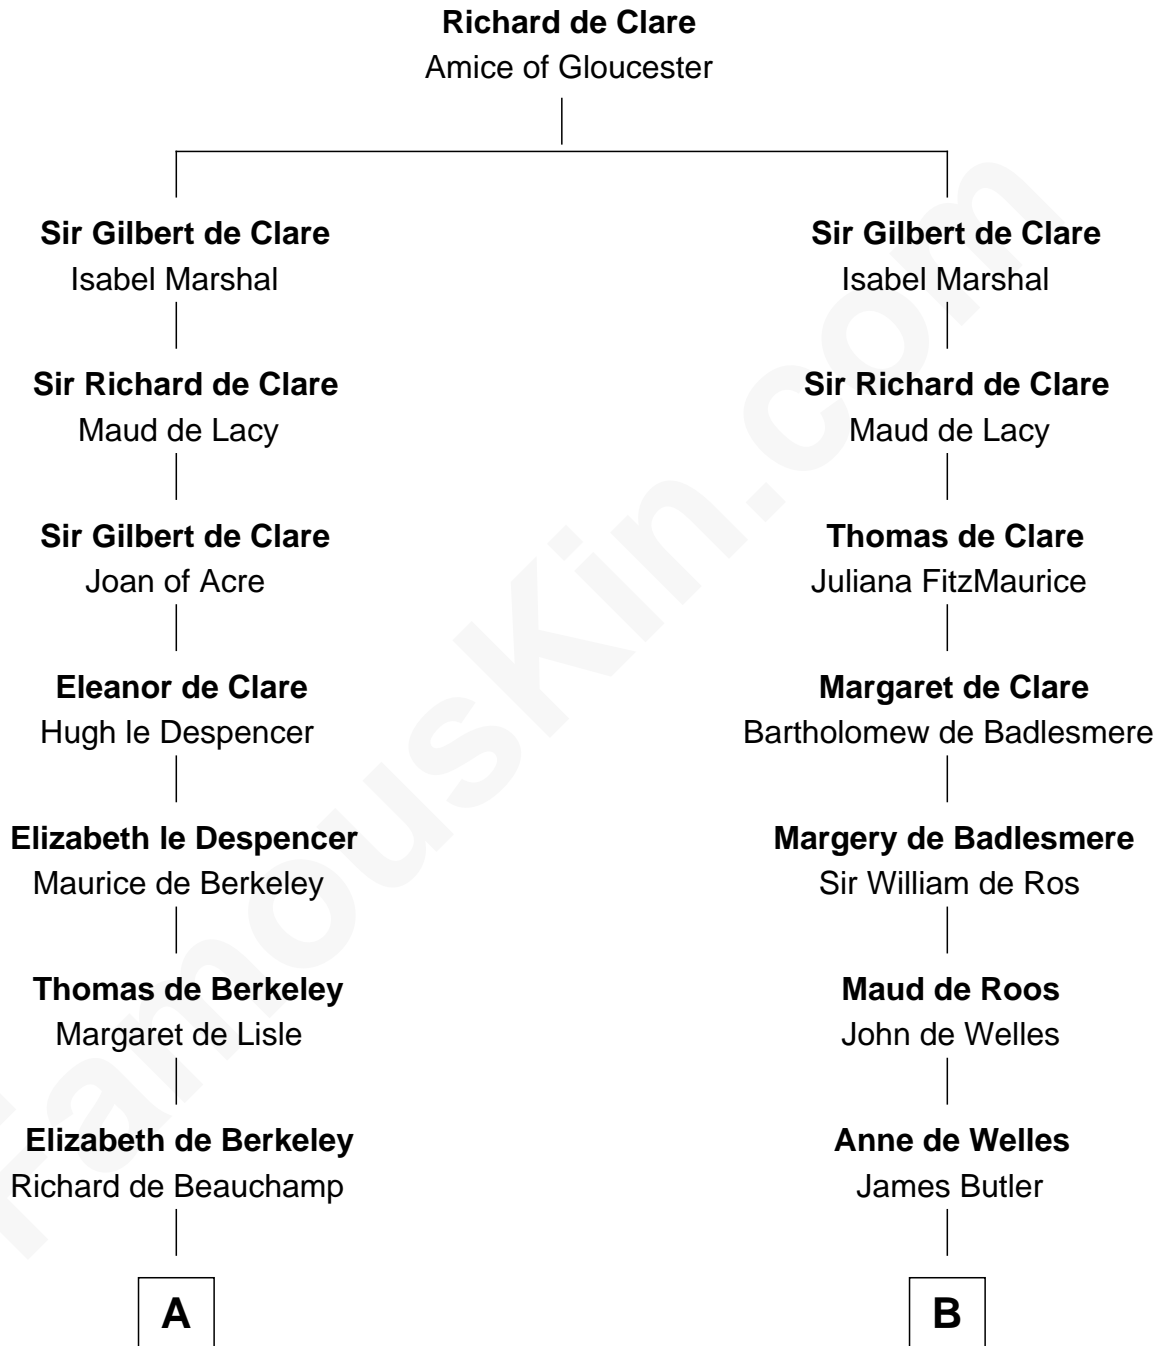

FamousKin.com

Relationship Chart of Lewis Carroll

Author of Alice in Wonderland

19th cousin 2 times removed of

William Floyd

Signer of the Declaration of Independence

C

Lucy Hoghton
Thomas Lutwidge

Henry Lutwidge
Jane Molyneux

Charles Lutwidge
Elizabeth Anne Dodgson

Frances Jane Lutwidge
Rev. Charles Dodgson

Lewis Carroll
Author of Alice in Wonderland

D

Jonathan Smith
Elizabeth Platt

Tabitha Smith
Nicholl Floyd

William Floyd
Signer of Declaration of Independence