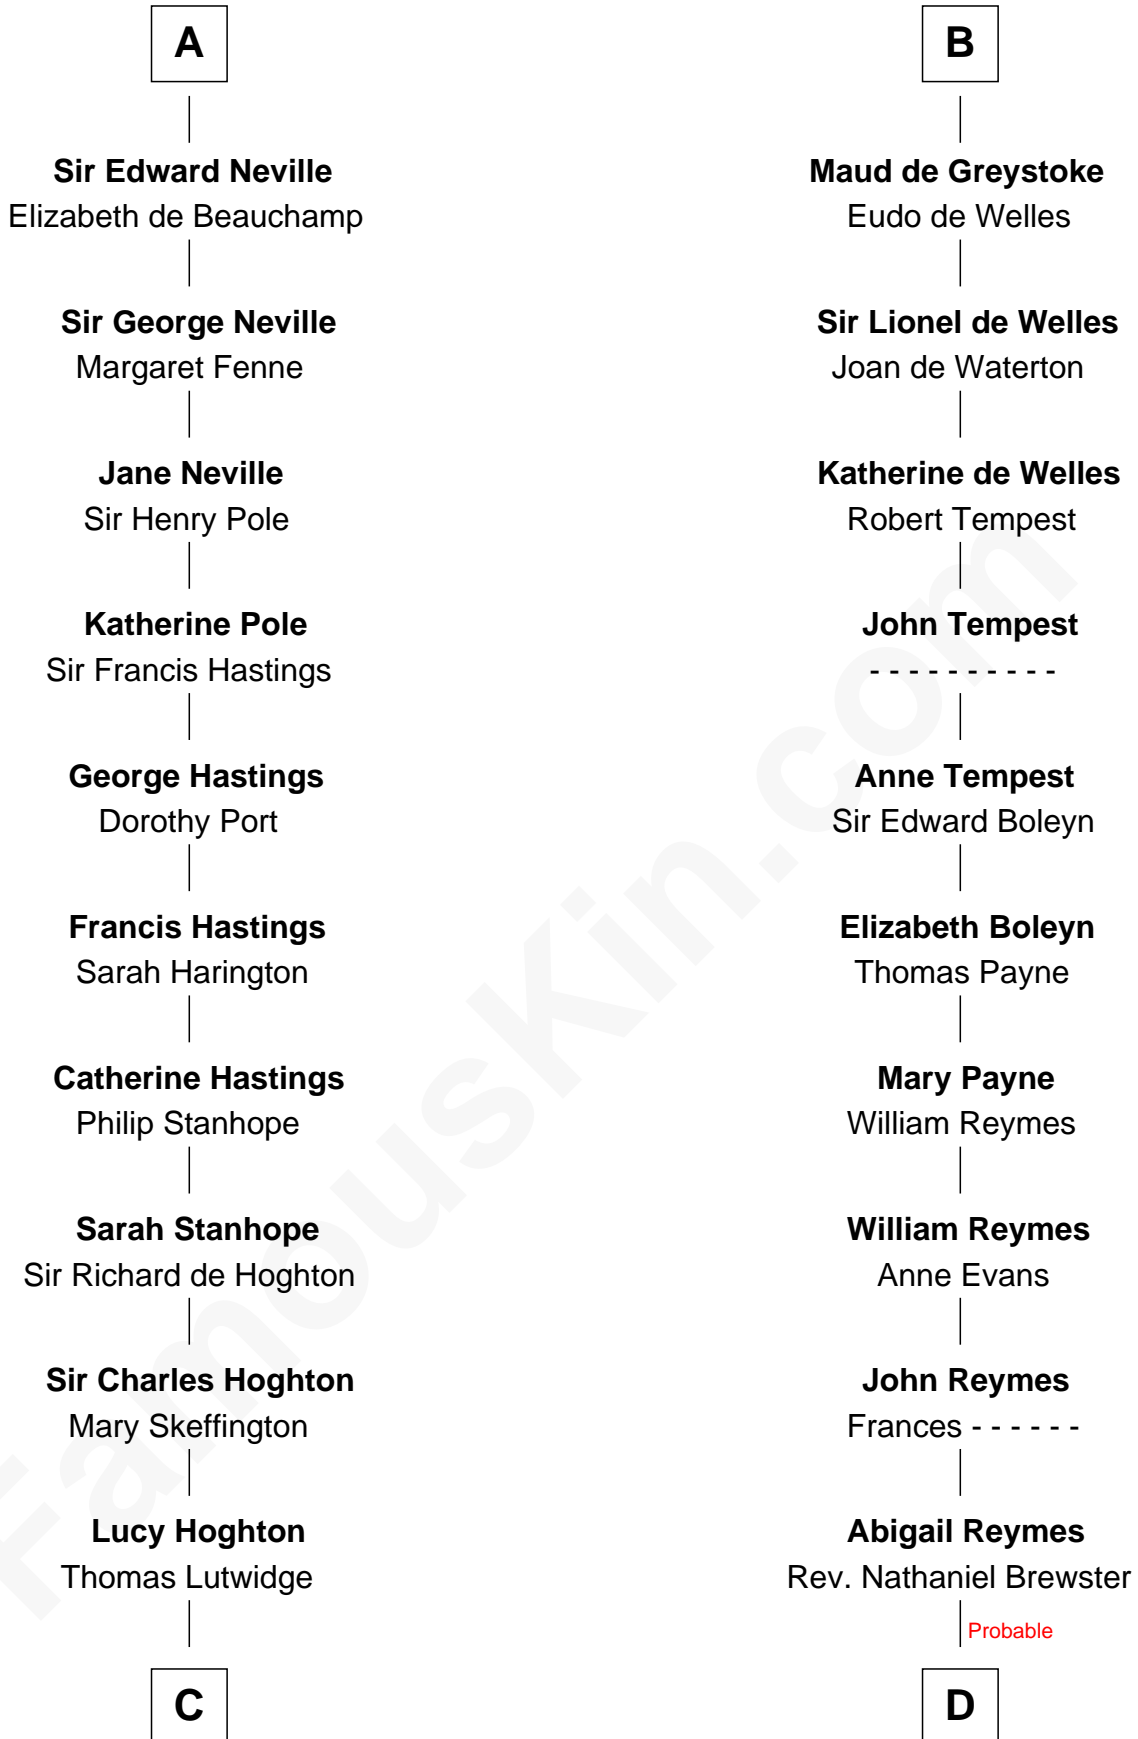

FamousKin.com Relationship Chart of

Lewis Carroll

Author of Alice in Wonderland

20th cousin of

William Floyd

Signer of the Declaration of Independence

Alan of Galloway

Helen de l'Isle

Author of Alice in Wonderland

D

Sarah Brewster

Jonathan Smith

Jonathan Smith

Elizabeth Platt

Tabitha Smith

Nicholl Floyd