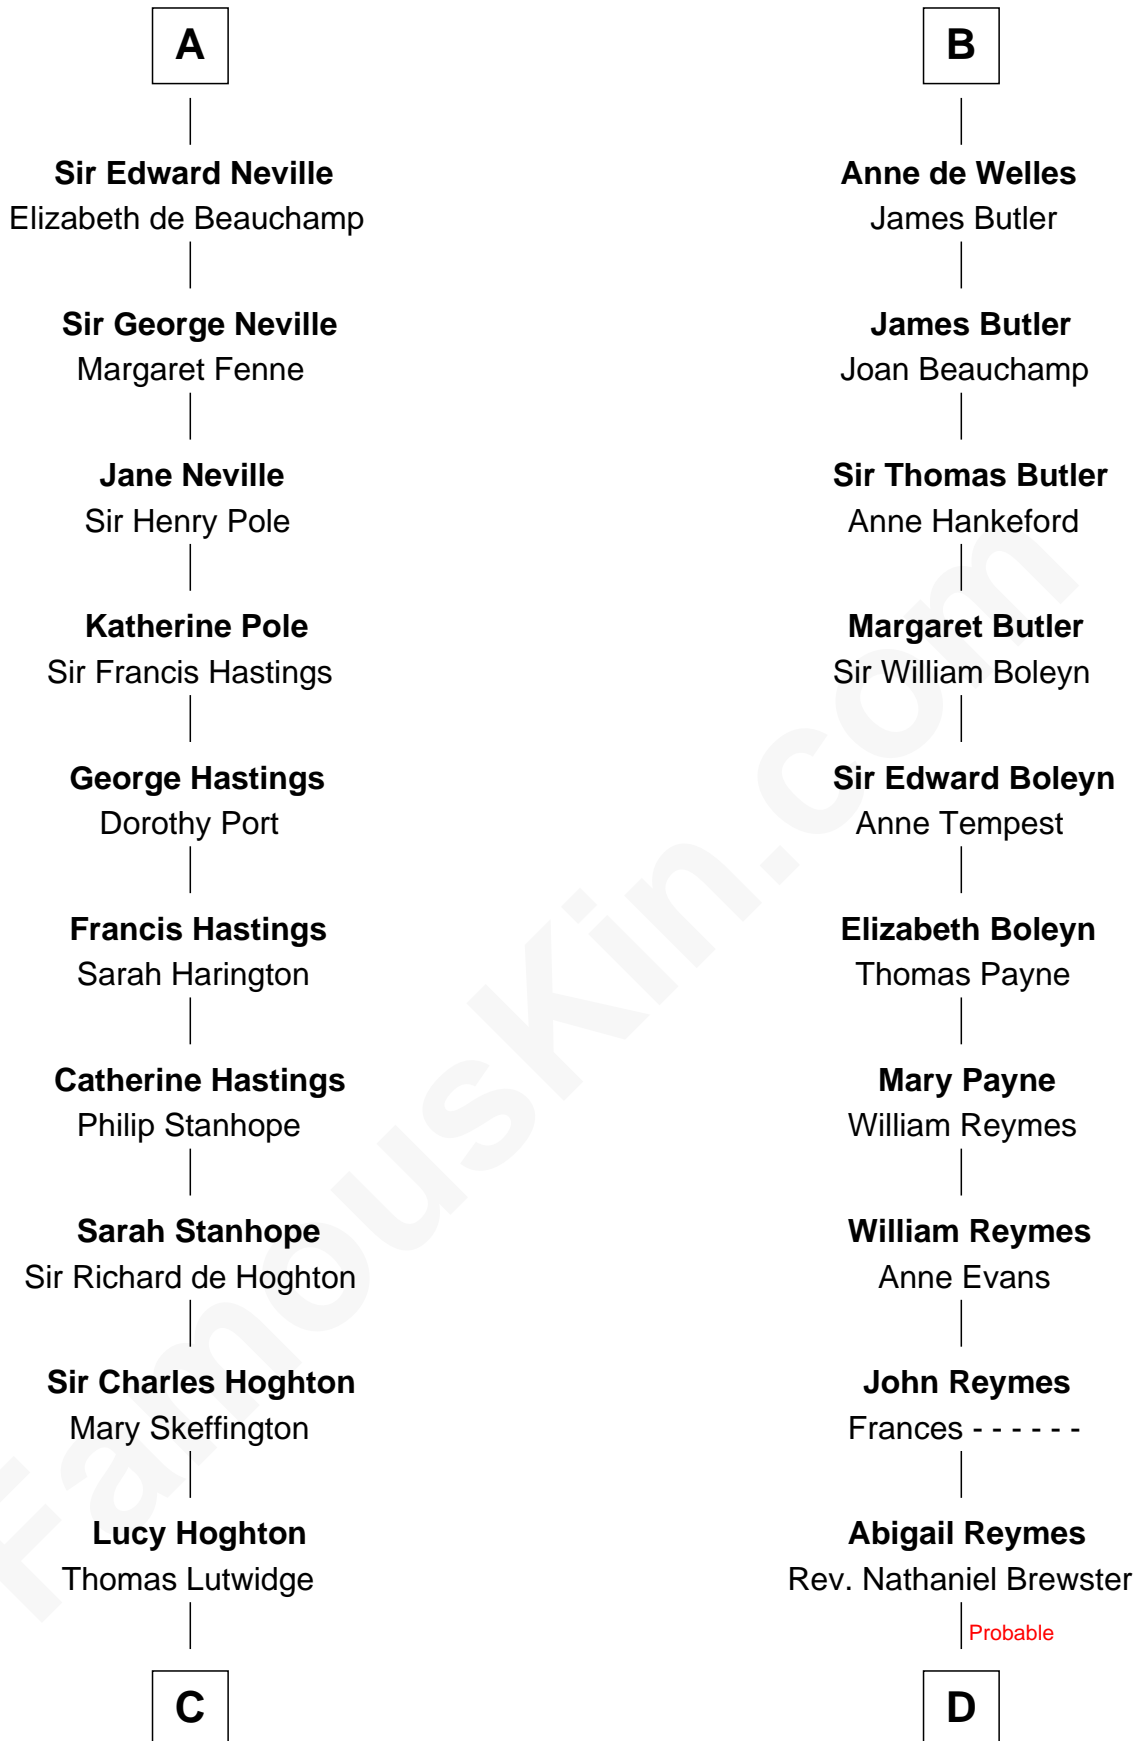

# FamousKin.com Relationship Chart of

**Lewis Carroll**

*Author of Alice in Wonderland*

20th cousin of

**William Floyd**

*Signer of the Declaration of Independence*

**C**

**Henry Lutwidge**

Jane Molyneux

**Charles Lutwidge**

Elizabeth Anne Dodgson

**Frances Jane Lutwidge**

Rev. Charles Dodgson

**Lewis Carroll**

*Author of Alice in Wonderland*

**D**

**Sarah Brewster**

Jonathan Smith

**Jonathan Smith**

Elizabeth Platt

**Tabitha Smith**

Nicholl Floyd

**William Floyd**

*Signer of Declaration of Independence*