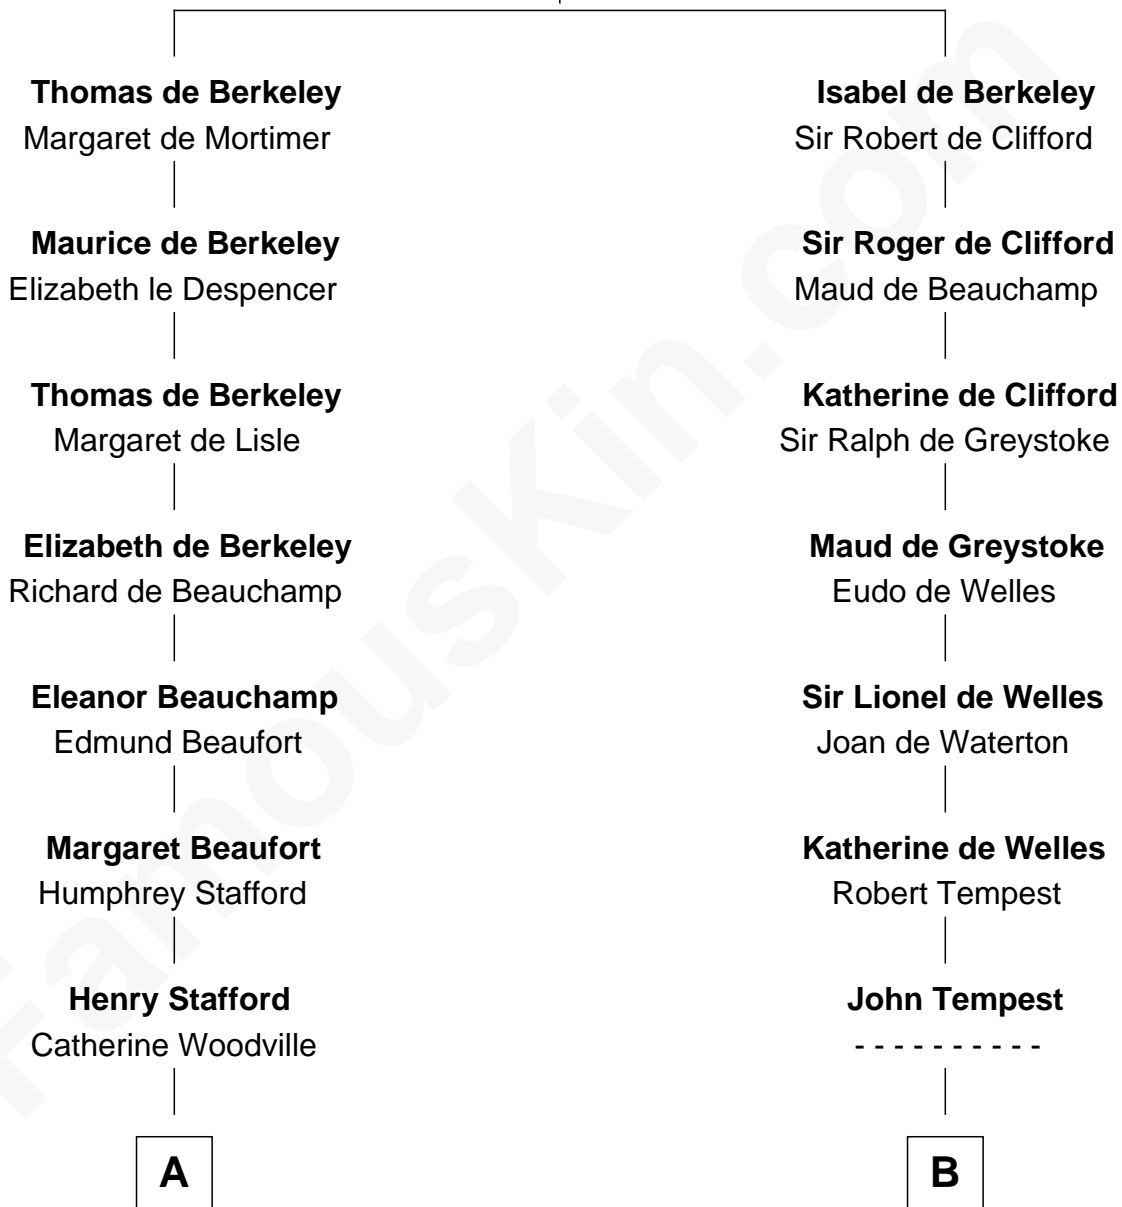

FamousKin.com

Relationship Chart of

Lewis Carroll

Author of Alice in Wonderland

16th cousin 2 times removed of

William Floyd

Signer of the Declaration of Independence

Sir Maurice de Berkeley

Eve la Zouche

C

—
Frances Jane Lutwidge

Rev. Charles Dodgson

—
Lewis Carroll

Author of Alice in Wonderland

FamousKin.com