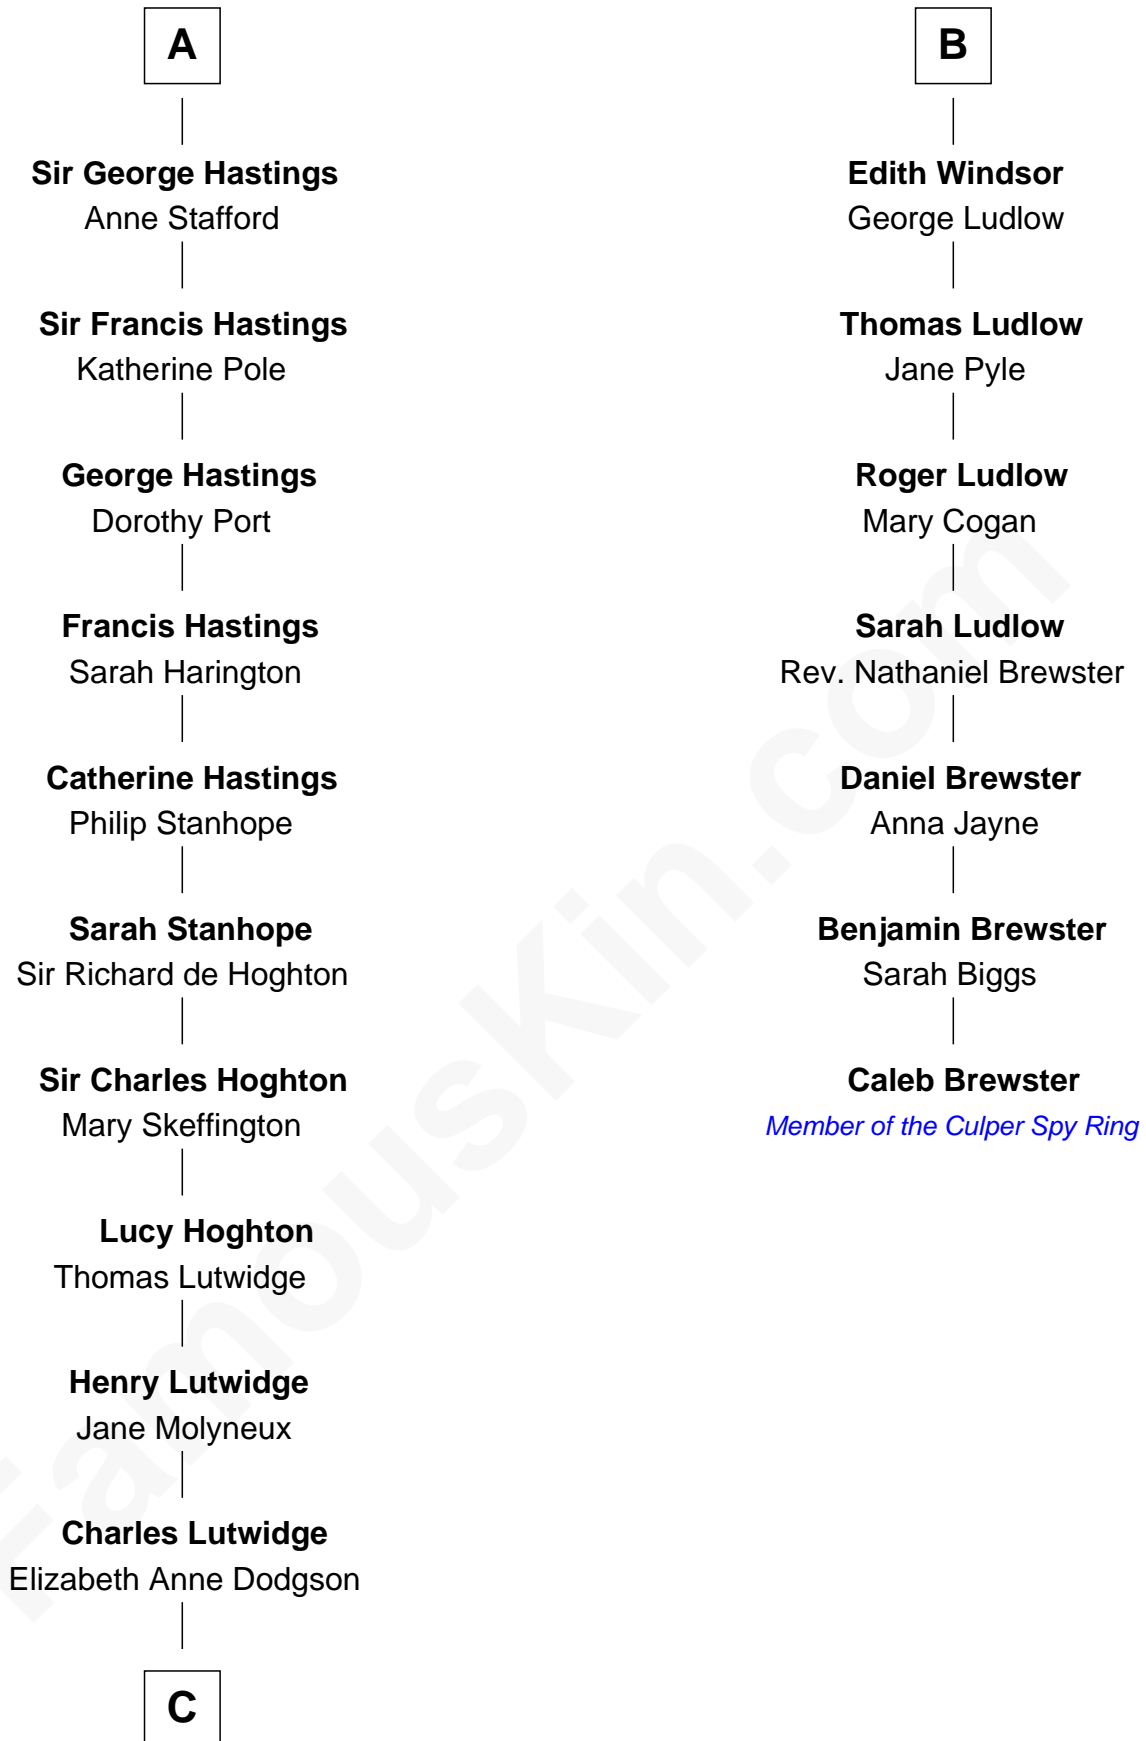

FamousKin.com

Relationship Chart of

Lewis Carroll

Author of Alice in Wonderland

13th cousin 5 times removed of

Caleb Brewster

Member of the Culper Spy Ring during the American Revolution

Sir Hugh de Courtenay

Margaret Botreaux

Sir Robert Hungerford

Eleanor Moleyns

Sir Thomas Hungerford

Anne Percy

Mary Hungerford

Sir Edward Hastings

A

Elizabeth Stratton

John Andrews

Elizabeth Andrews

Sir Thomas de Windsor

Sir Andrews de Windsor

Elizabeth Blount

B

C