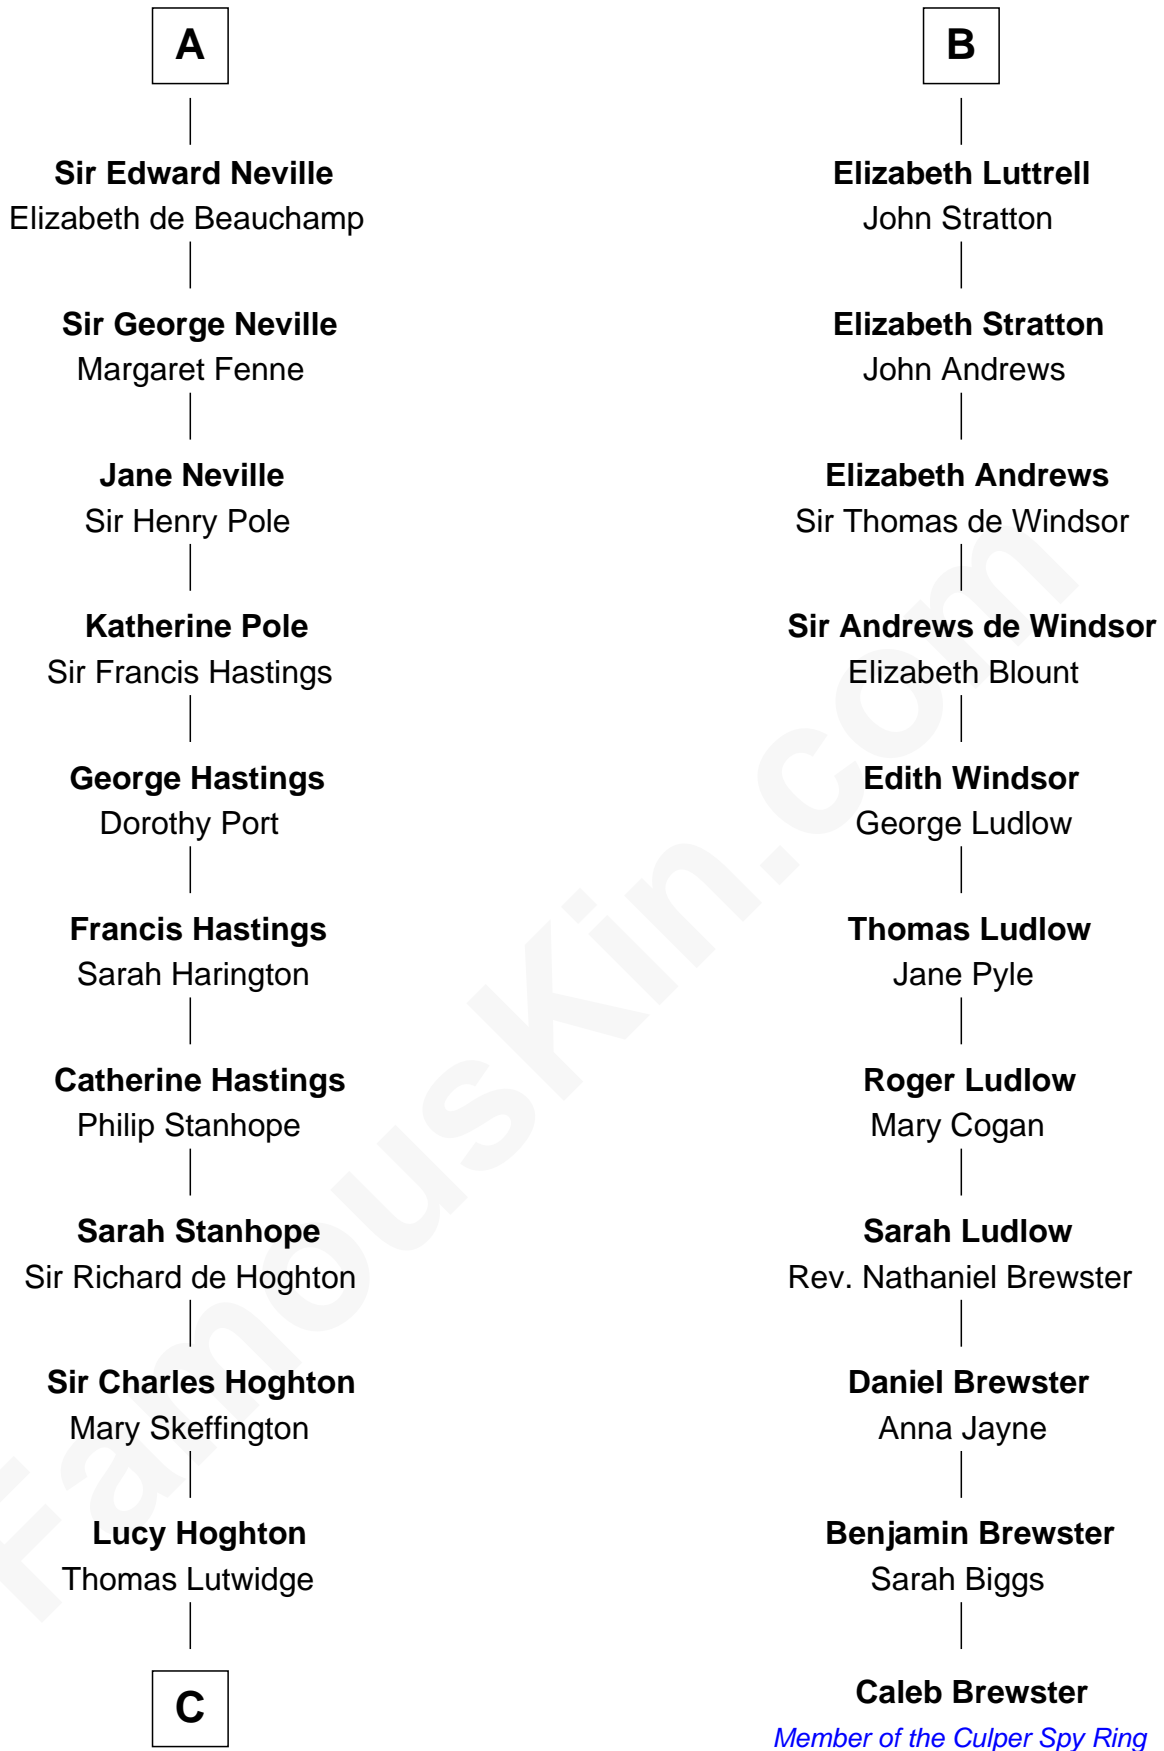

FamousKin.com

Relationship Chart of

Lewis Carroll

Author of Alice in Wonderland

17th cousin 3 times removed of

Caleb Brewster

Member of the Culper Spy Ring during the American Revolution

C

Henry Lutwidge

Jane Molyneux

Charles Lutwidge

Elizabeth Anne Dodgson

Frances Jane Lutwidge

Rev. Charles Dodgson

Lewis Carroll

Author of Alice in Wonderland