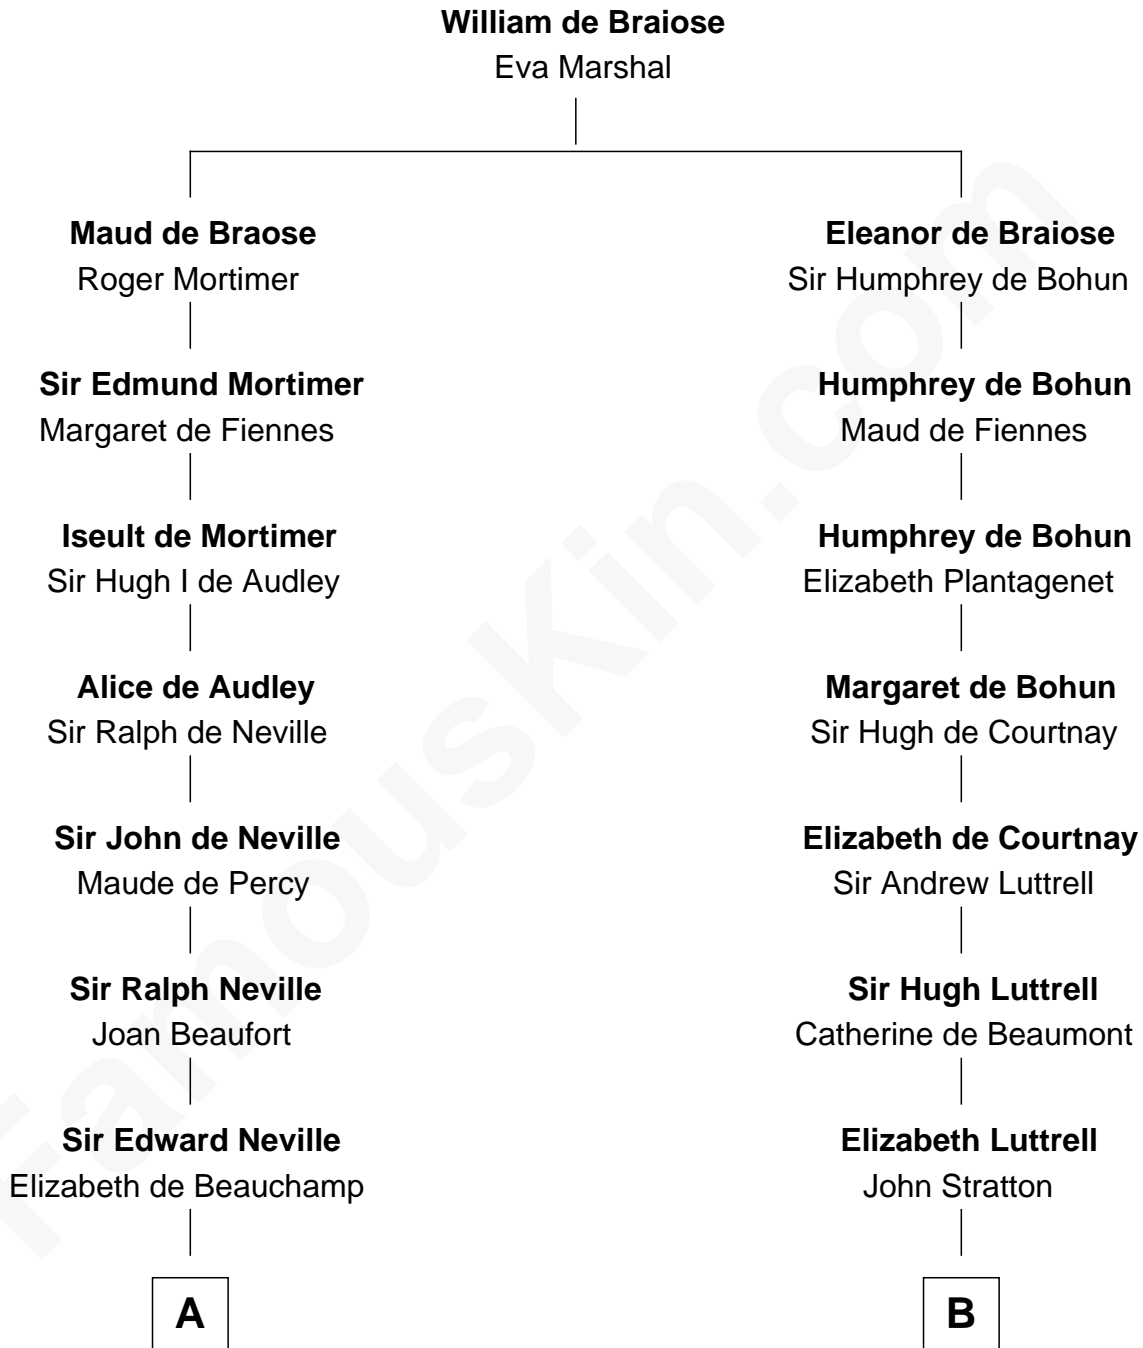

FamousKin.com

Relationship Chart of

Lewis Carroll

Author of Alice in Wonderland

16th cousin 3 times removed of

Caleb Brewster

Member of the Culper Spy Ring during the American Revolution

C

Charles Lutwidge
Elizabeth Anne Dodgson

Frances Jane Lutwidge
Rev. Charles Dodgson

Lewis Carroll
Author of Alice in Wonderland

FamousKin.com