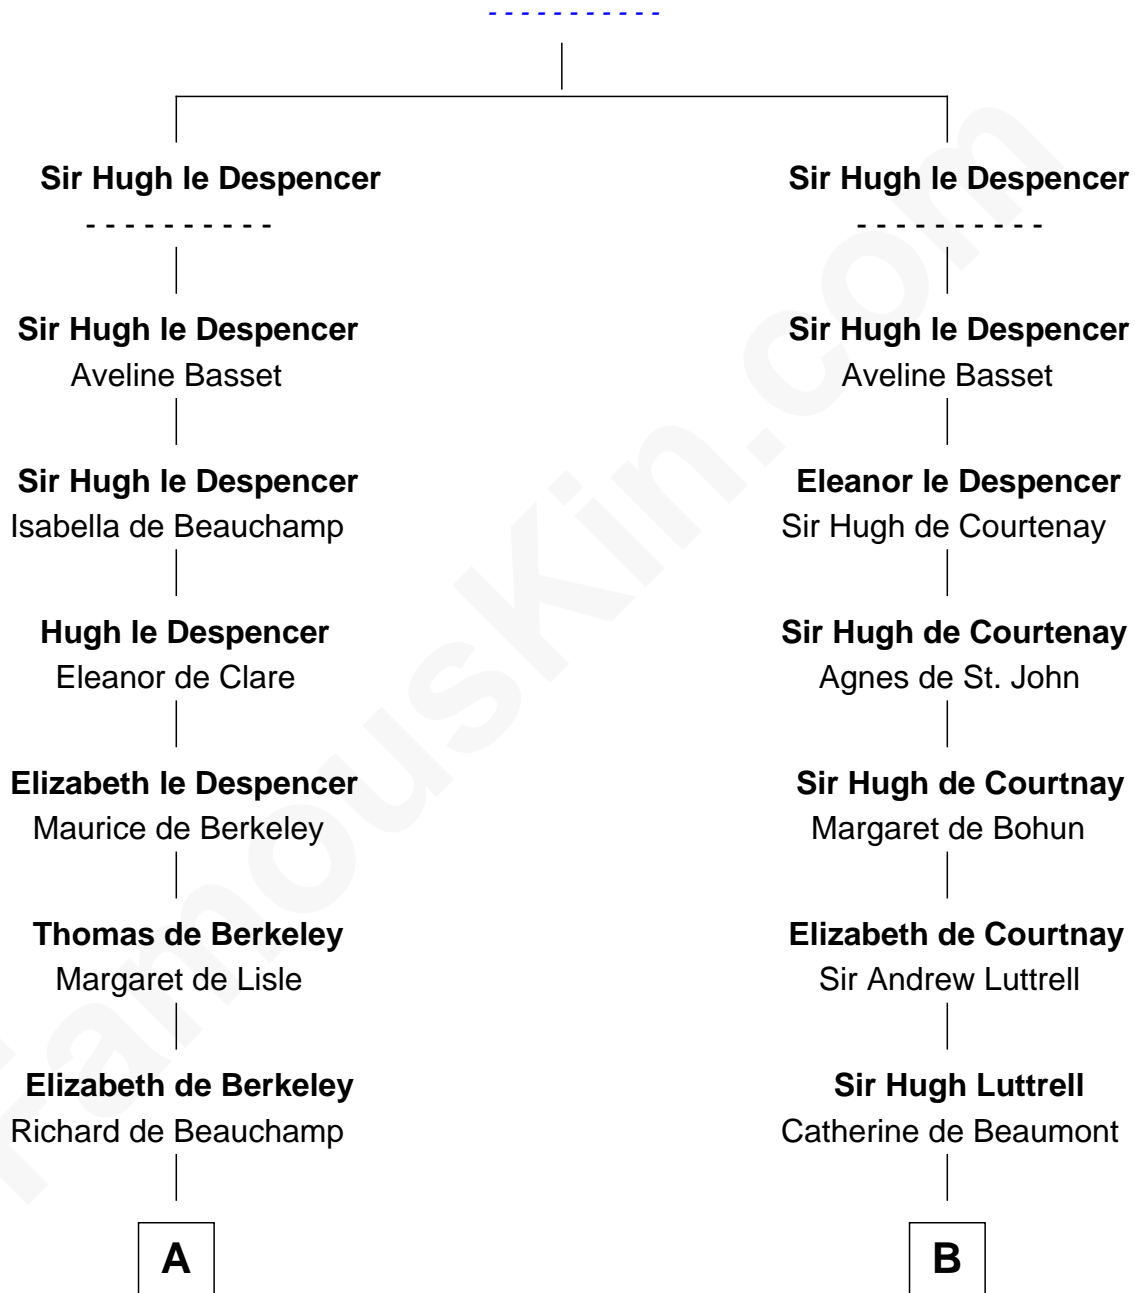

## Relationship Chart of

### Lewis Carroll

Author of Alice in Wonderland

17th cousin 4 times removed of

### Caleb Brewster

Member of the Culper Spy Ring during the American Revolution

Thomas le Despencer

**C**

—  
**Lucy Hoghton**  
Thomas Lutwidge

—  
**Henry Lutwidge**  
Jane Molyneux

—  
**Charles Lutwidge**  
Elizabeth Anne Dodgson