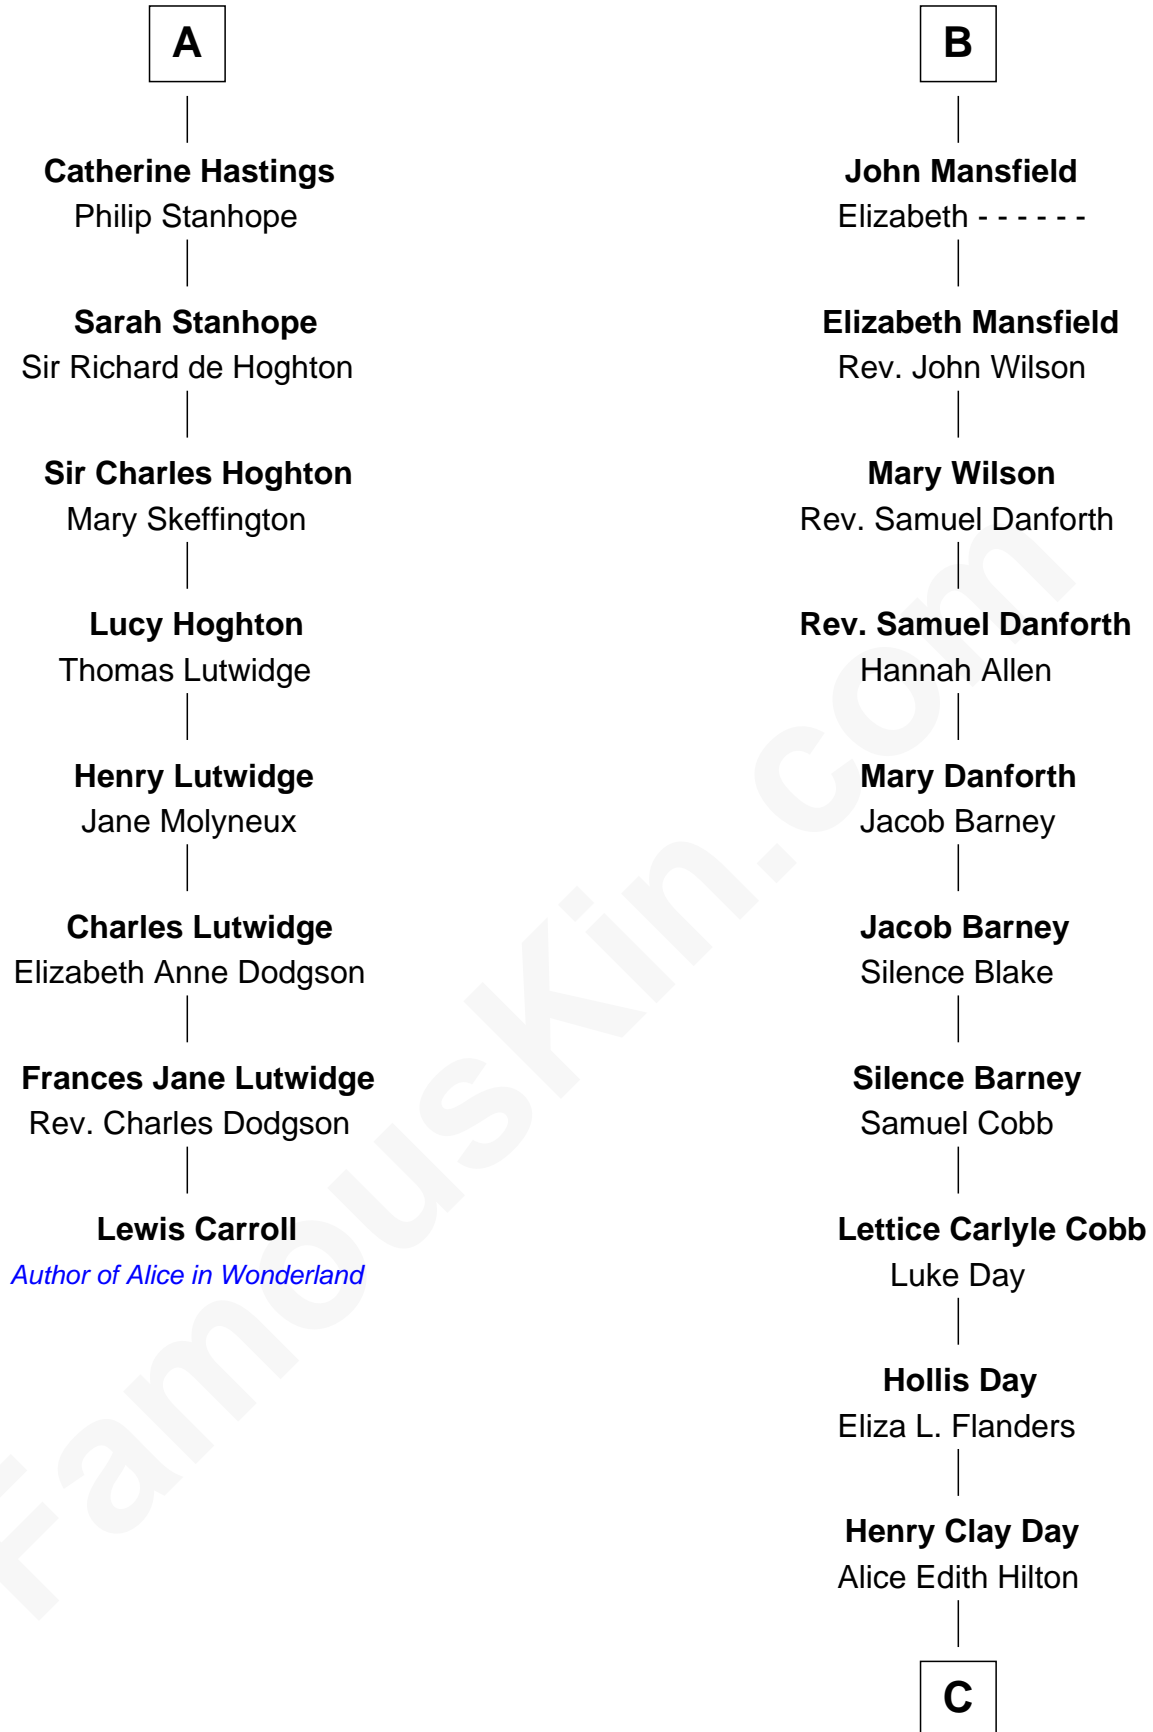

## Relationship Chart of Lewis Carroll

*Author of Alice in Wonderland*

14th cousin 4 times removed of

**Sandra Day O'Connor**

*First Female U.S. Supreme Court Justice*

C

Henry R. Day  
Ada Mae Wilkey

Sandra Day O'Connor  
*U.S. Supreme Court Justice*

FamousKin.com