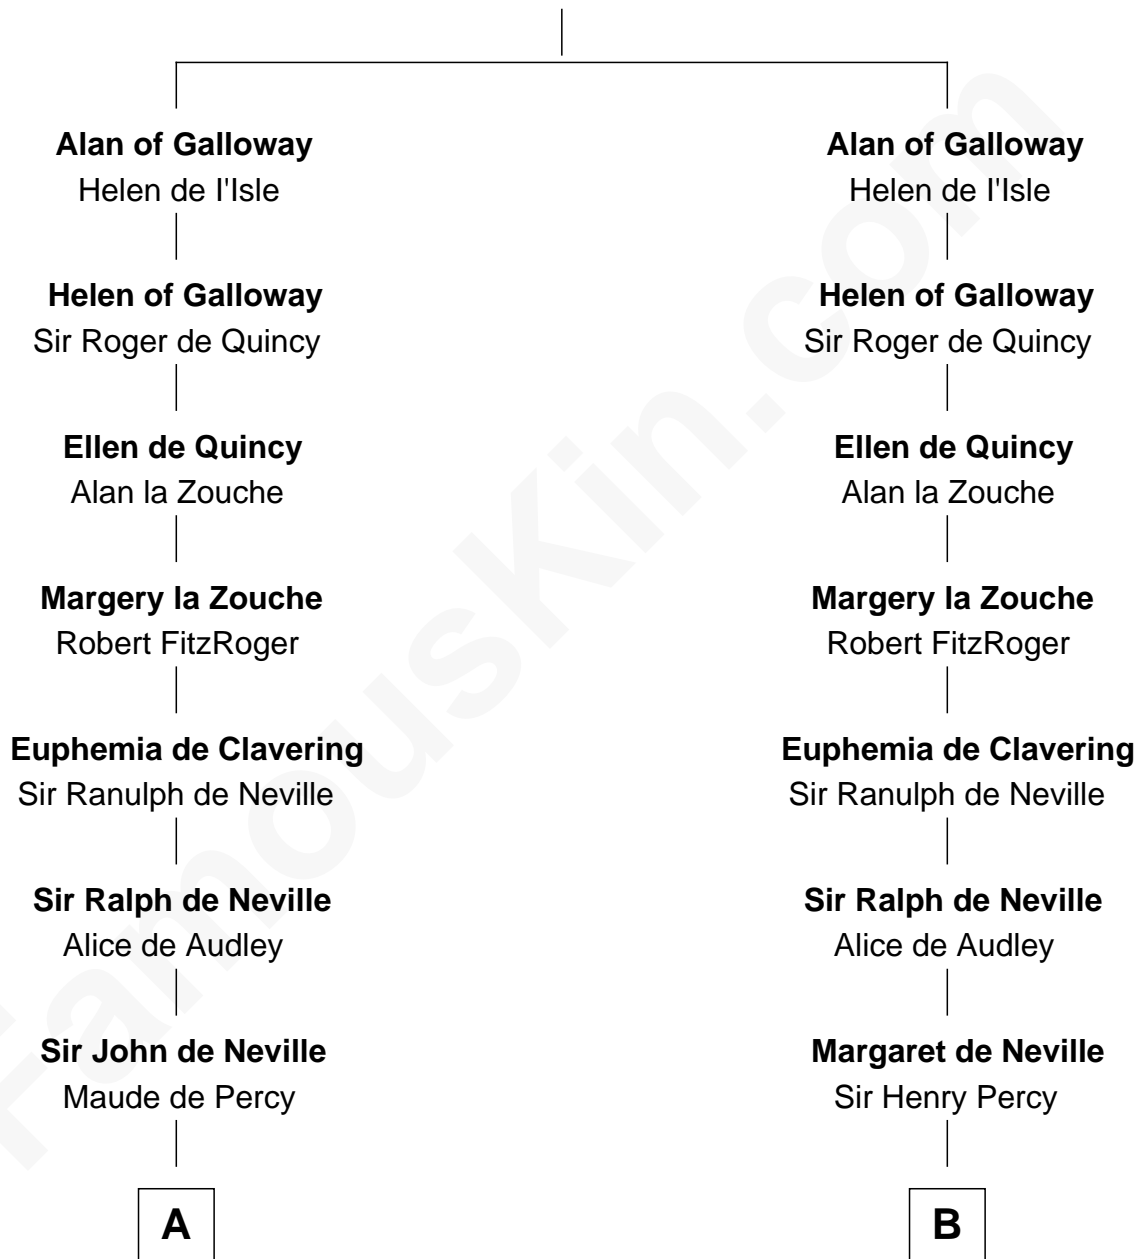

## Relationship Chart of Lewis Carroll

*Author of Alice in Wonderland*

15th cousin 6 times removed of

**Rev. William Skepper**

*(c1597 - c1650) Great Migration Immigrant 1639*

**Roland of Galloway**

Helena de Morville

**C**

—  
**Lucy Houghton**  
Thomas Lutwidge

—  
**Henry Lutwidge**  
Jane Molyneux

—  
**Charles Lutwidge**  
Elizabeth Anne Dodgson

—  
**Frances Jane Lutwidge**  
Rev. Charles Dodgson

—  
**Lewis Carroll**  
*Author of Alice in Wonderland*