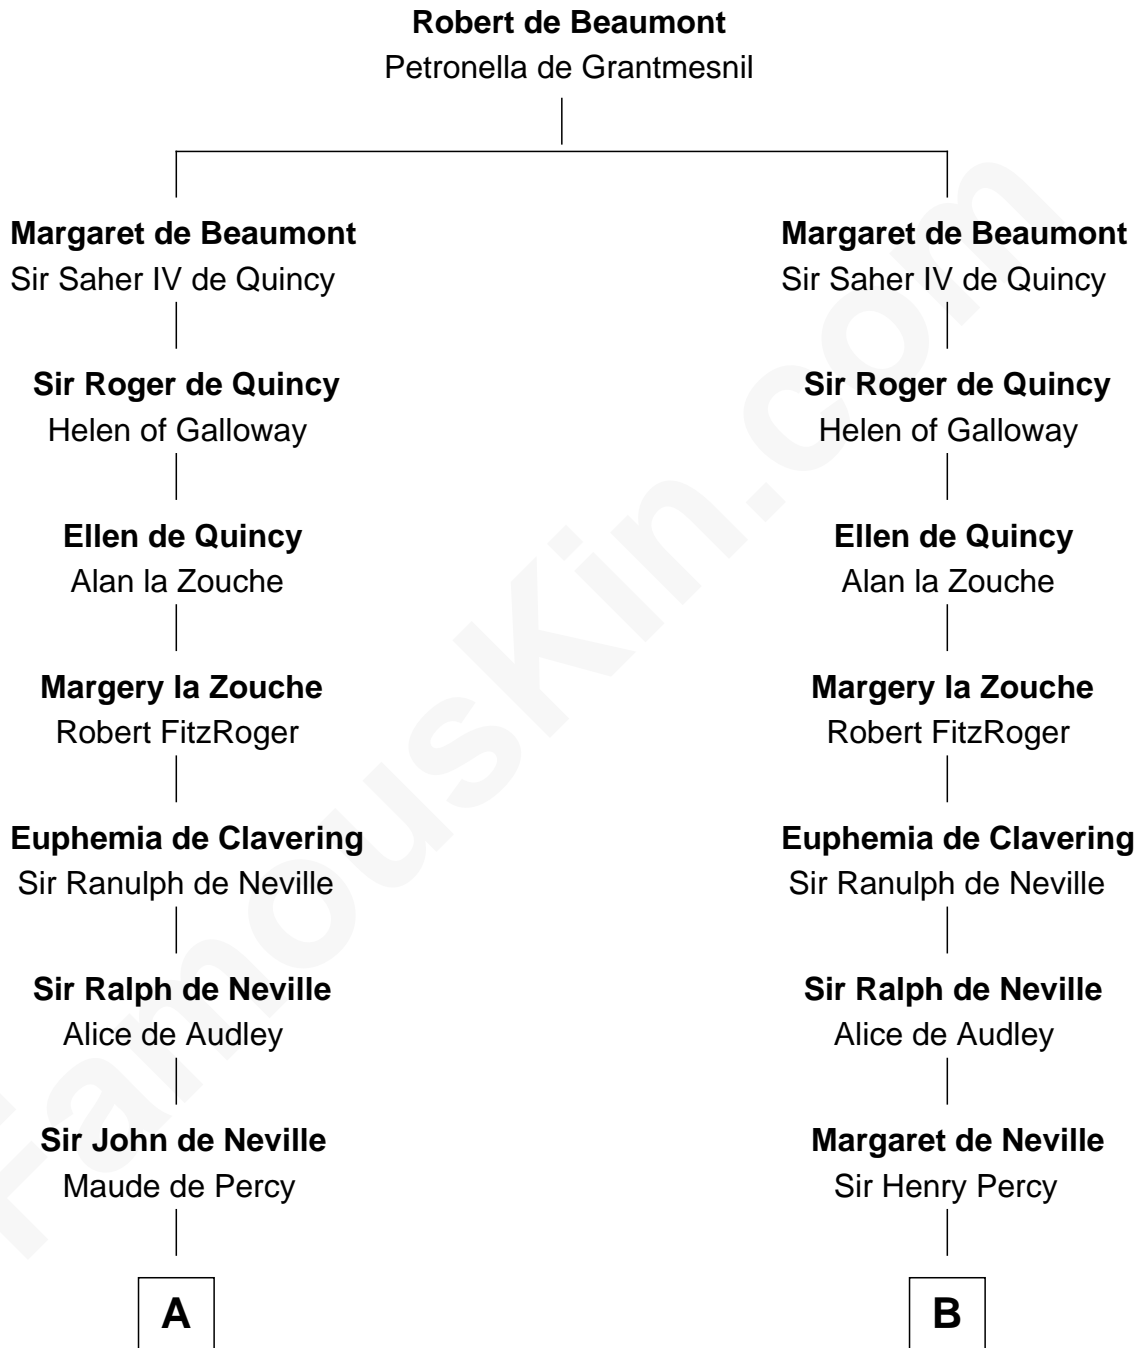

FamousKin.com

Relationship Chart of

Lewis Carroll

Author of Alice in Wonderland

15th cousin 6 times removed of

Rev. William Skepper

(c1597 - c1650) Great Migration Immigrant 1639

C

—
Lucy Hoghton
Thomas Lutwidge

—
Henry Lutwidge
Jane Molyneux

—
Charles Lutwidge
Elizabeth Anne Dodgson

—
Frances Jane Lutwidge
Rev. Charles Dodgson

—
Lewis Carroll
Author of Alice in Wonderland