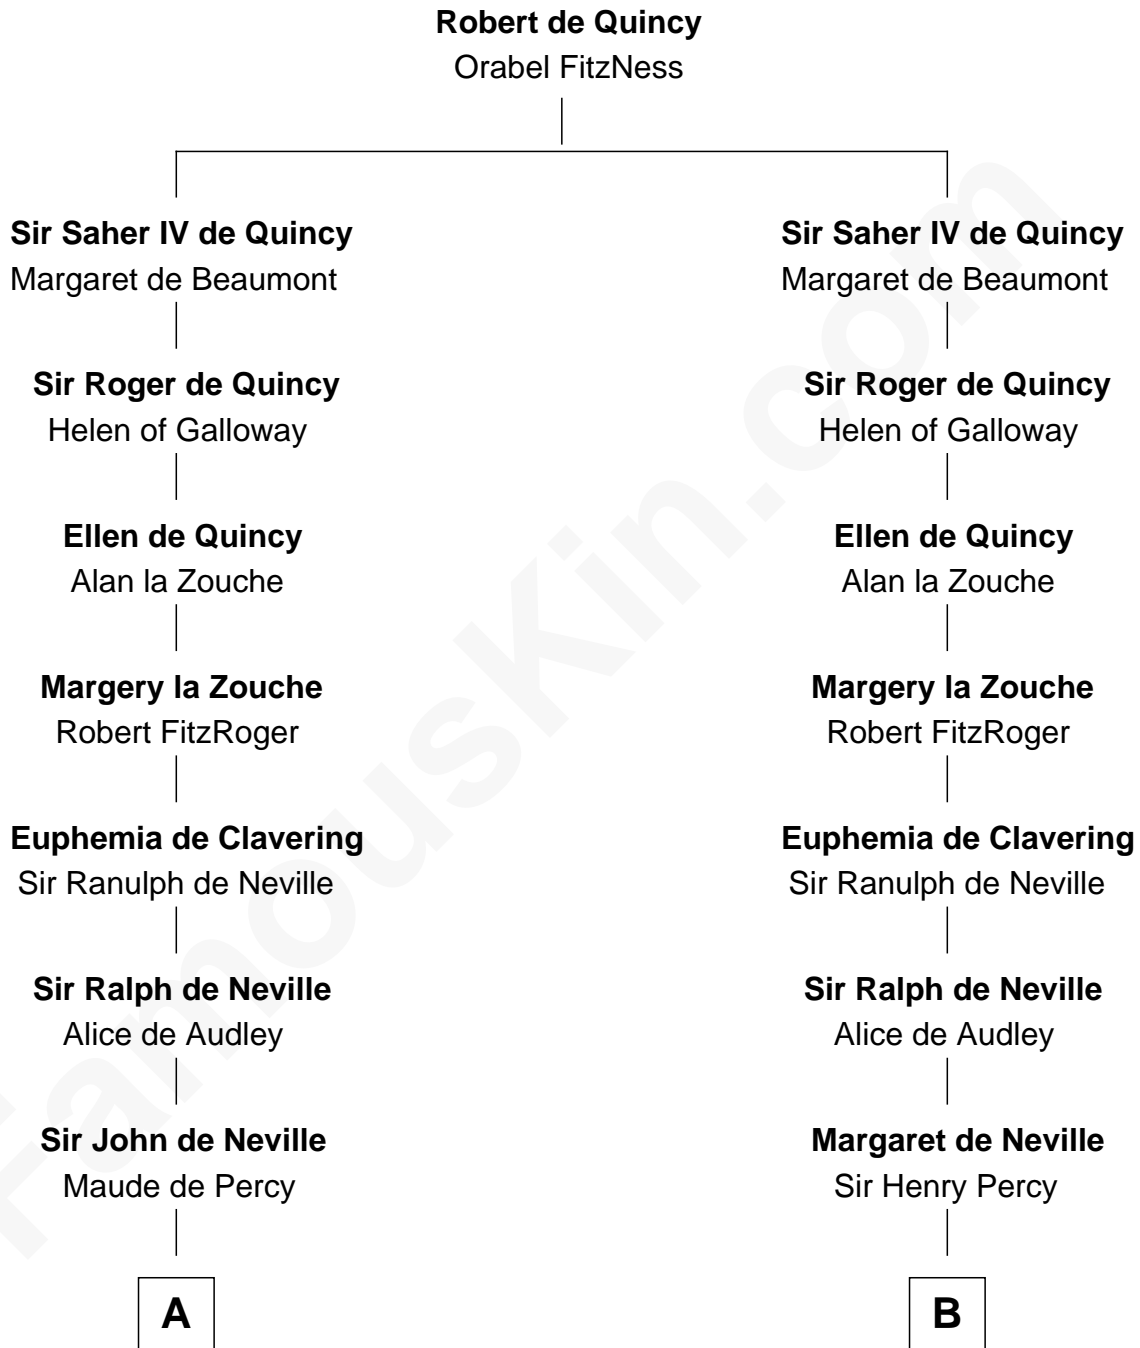

## Relationship Chart of

### Lewis Carroll

*Author of Alice in Wonderland*

15th cousin 6 times removed of

**Rev. William Skepper**

*(c1597 - c1650) Great Migration Immigrant 1639*

**C**

—  
**Lucy Hoghton**  
Thomas Lutwidge

—  
**Henry Lutwidge**  
Jane Molyneux