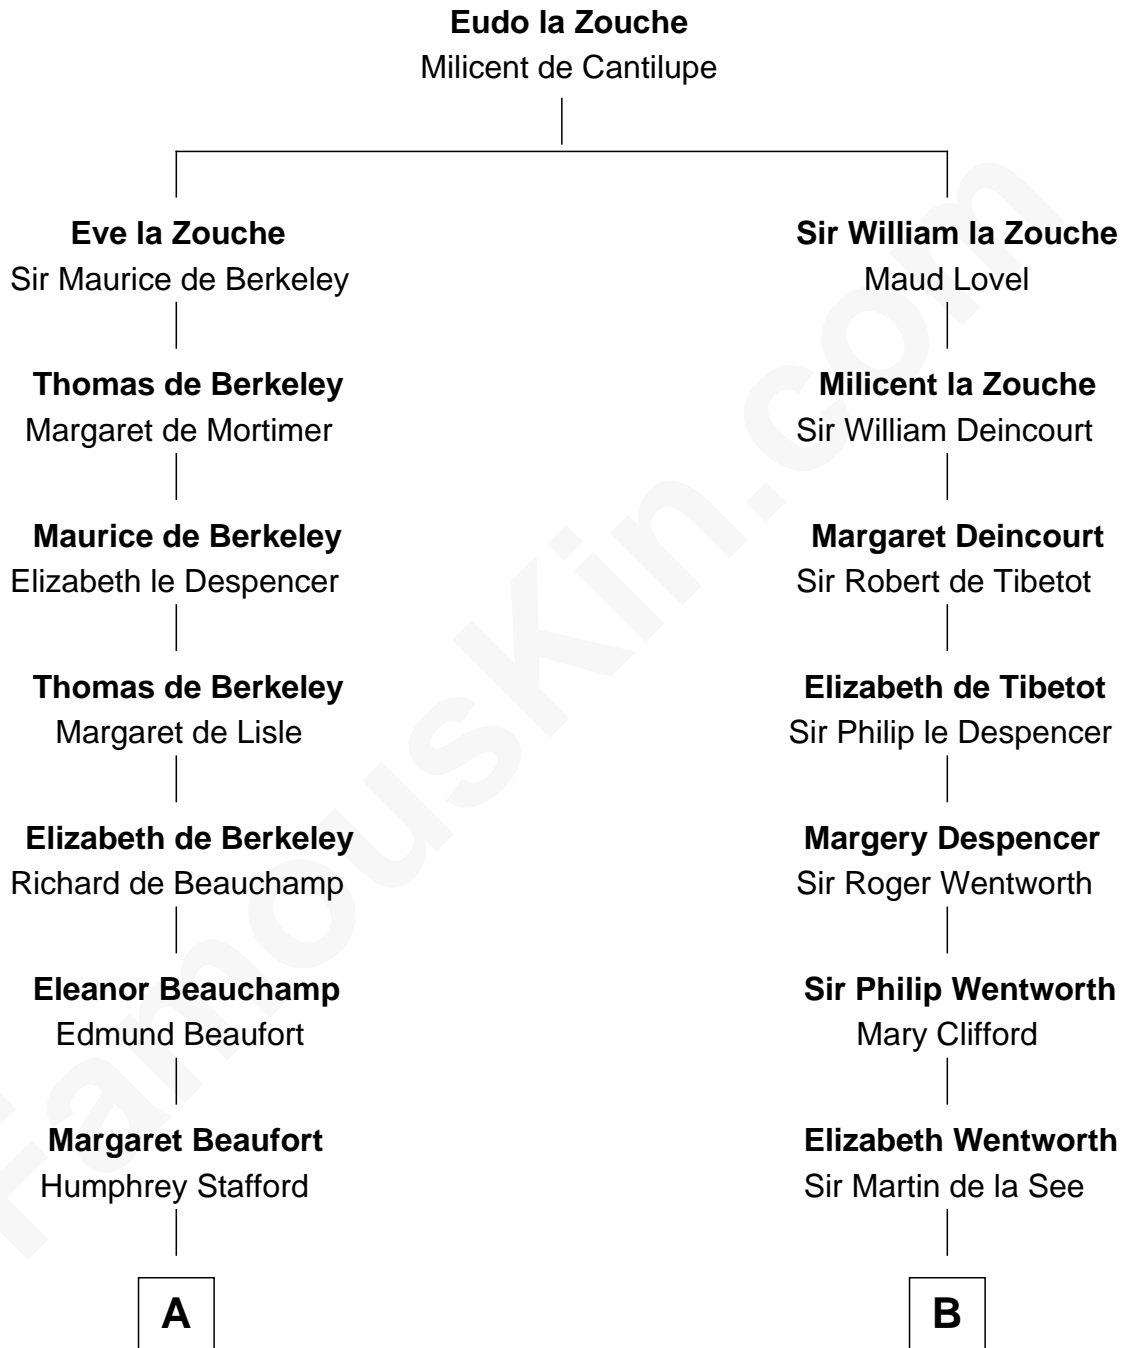

FamousKin.com

Relationship Chart of

Lewis Carroll

Author of Alice in Wonderland

11th cousin 8 times removed of

Rev. William Skepper

(c1597 - c1650) Great Migration Immigrant 1639

C

Charles Lutwidge
Elizabeth Anne Dodgson

Frances Jane Lutwidge
Rev. Charles Dodgson

Lewis Carroll
Author of Alice in Wonderland

FamousKin.com