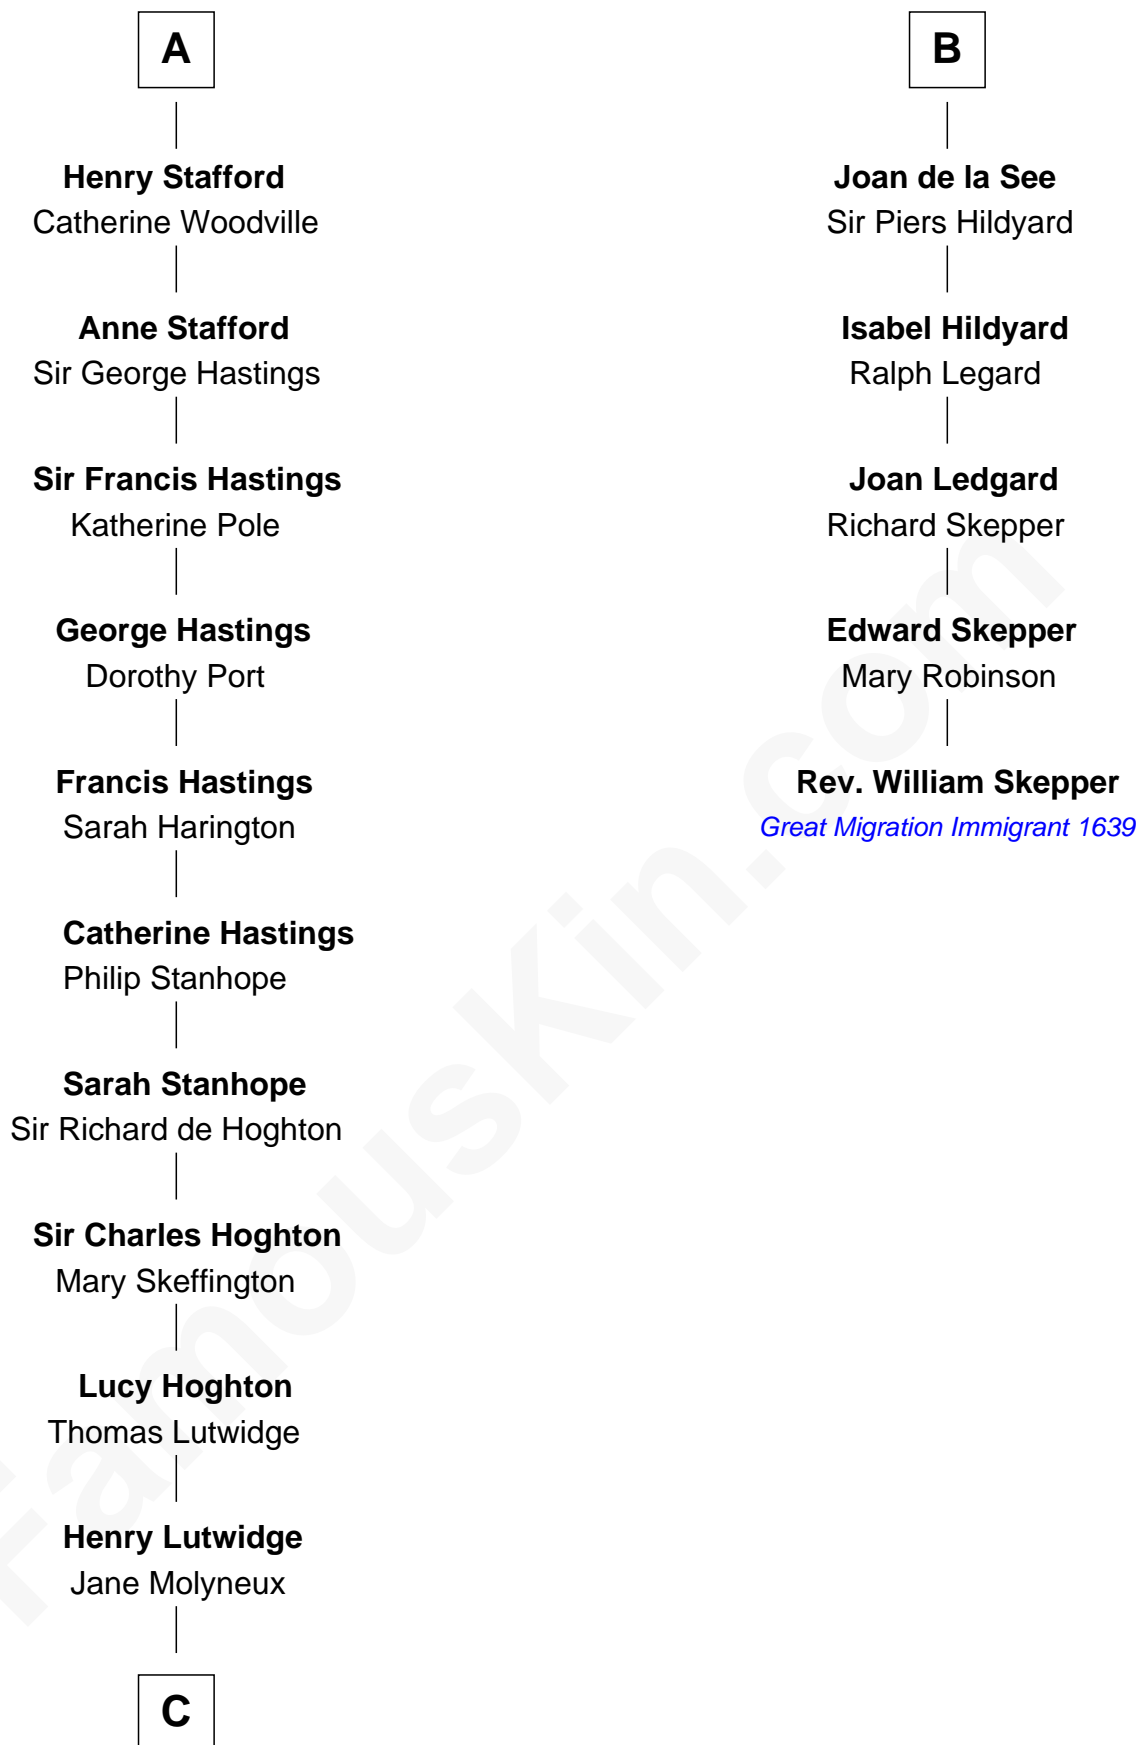

FamousKin.com

Relationship Chart of

Lewis Carroll

Author of Alice in Wonderland

11th cousin 8 times removed of

Rev. William Skepper

(c1597 - c1650) Great Migration Immigrant 1639

C

Charles Lutwidge
Elizabeth Anne Dodgson

Frances Jane Lutwidge
Rev. Charles Dodgson

Lewis Carroll
Author of Alice in Wonderland

FamousKin.com