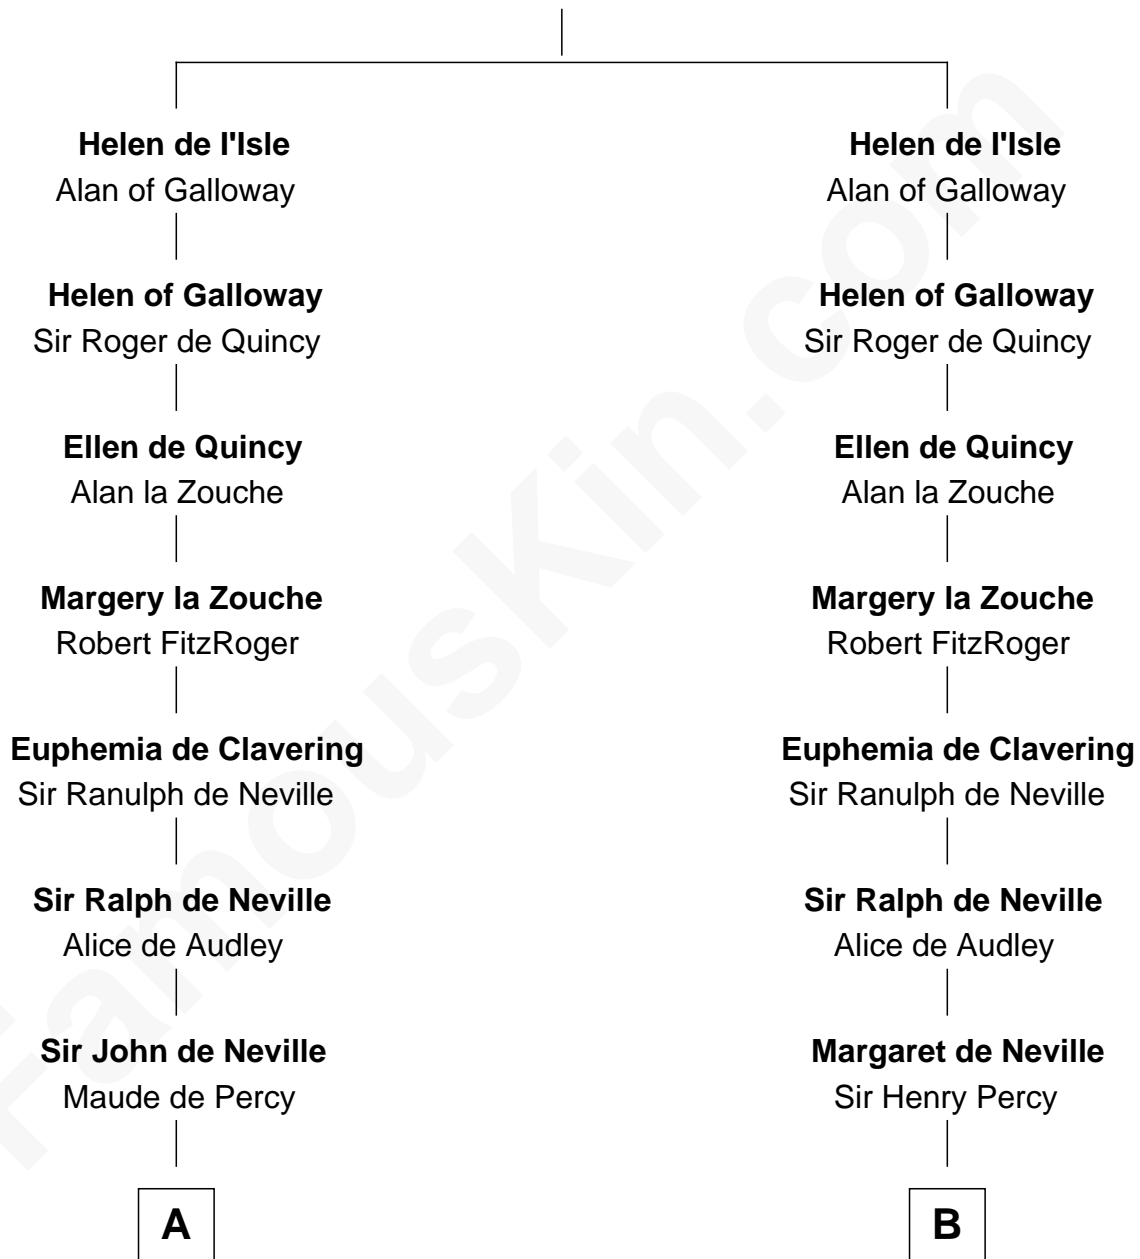

FamousKin.com

Relationship Chart of

Lewis Carroll

Author of Alice in Wonderland

15th cousin 6 times removed of

Rev. William Skepper

(c1597 - c1650) Great Migration Immigrant 1639

Reginald de l'Isle

Fonia of Moray

C

—
Lucy Hoghton
Thomas Lutwidge

—
Henry Lutwidge
Jane Molyneux

—
Charles Lutwidge
Elizabeth Anne Dodgson

—
Frances Jane Lutwidge
Rev. Charles Dodgson

—
Lewis Carroll
Author of Alice in Wonderland