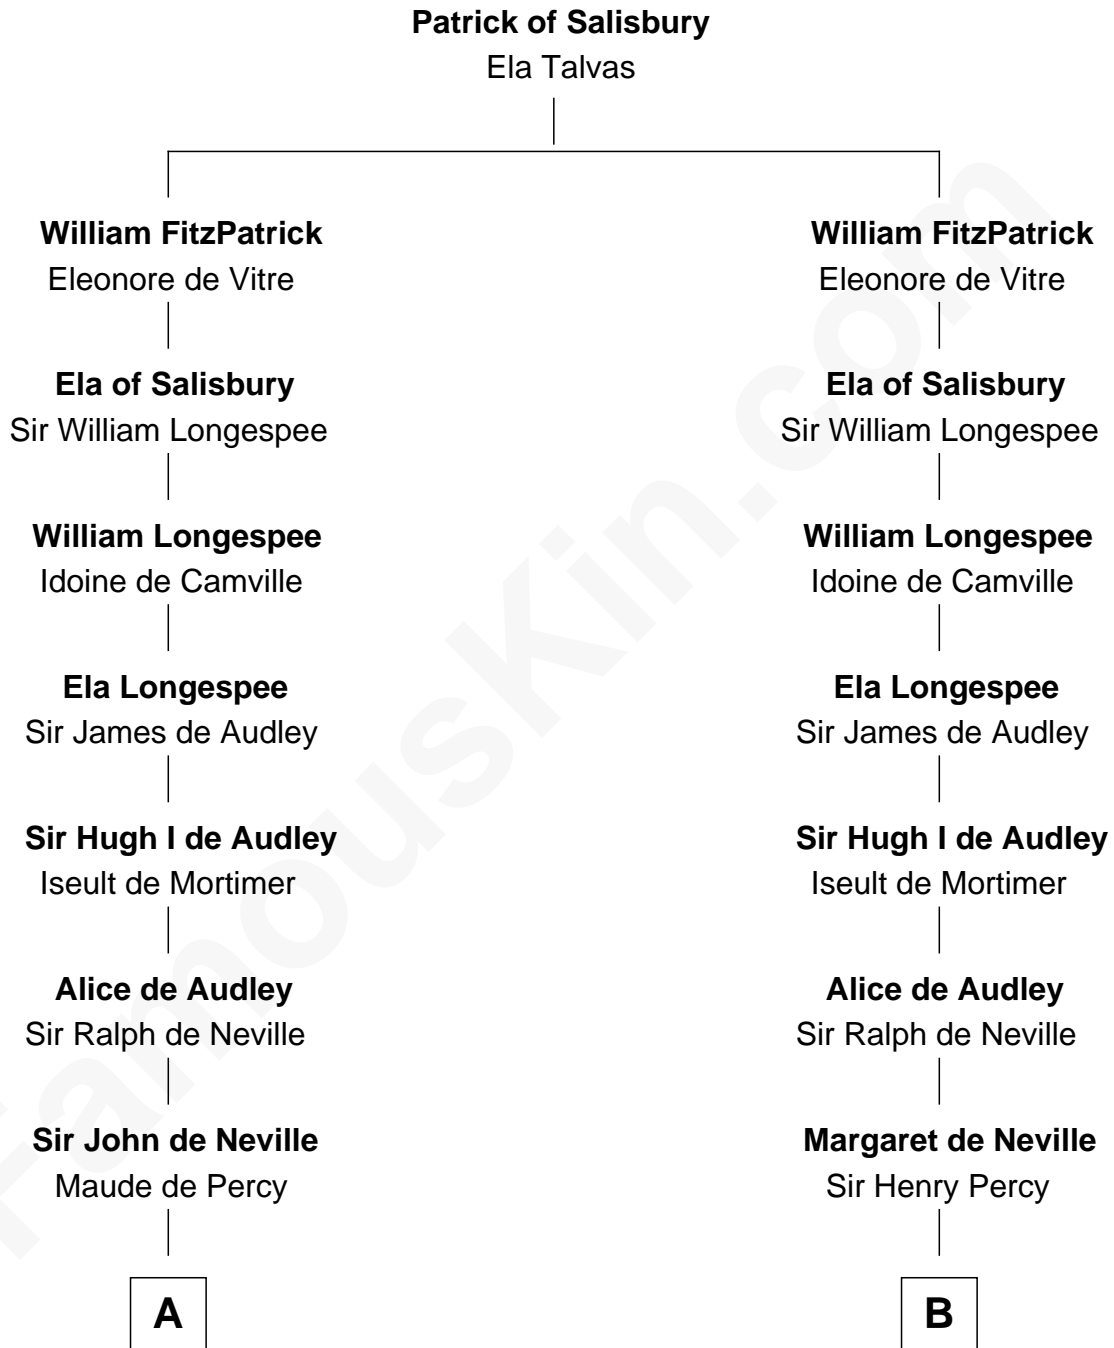

FamousKin.com

Relationship Chart of

Lewis Carroll

Author of Alice in Wonderland

15th cousin 6 times removed of

Rev. William Skepper

(c1597 - c1650) Great Migration Immigrant 1639

C

—
Lucy Hoghton
Thomas Lutwidge

—
Henry Lutwidge
Jane Molyneux

—
Charles Lutwidge
Elizabeth Anne Dodgson

—
Frances Jane Lutwidge
Rev. Charles Dodgson

—
Lewis Carroll
Author of Alice in Wonderland

FamousKin.com