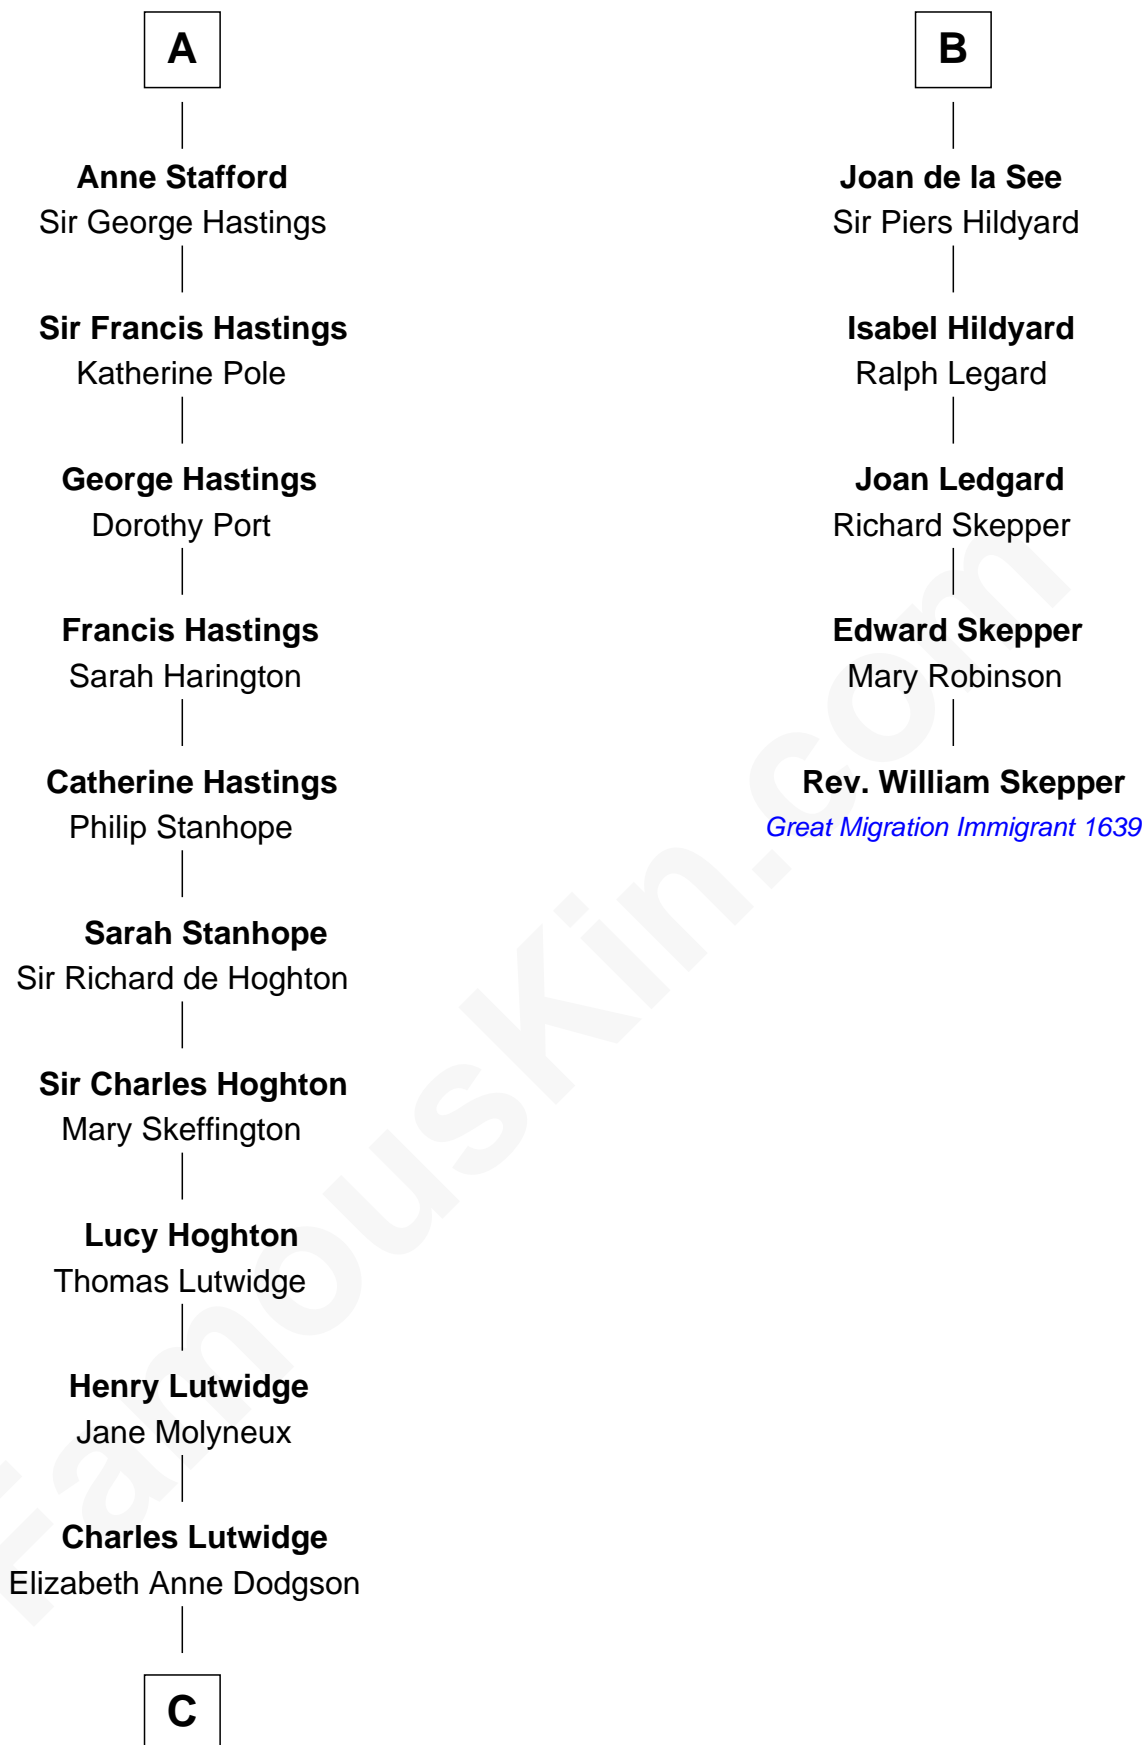

FamousKin.com

Relationship Chart of

Lewis Carroll

Author of Alice in Wonderland

11th cousin 7 times removed of

Rev. William Skepper

(c1597 - c1650) Great Migration Immigrant 1639

C

—
Frances Jane Lutwidge

Rev. Charles Dodgson

—
Lewis Carroll

Author of Alice in Wonderland

FamousKin.com