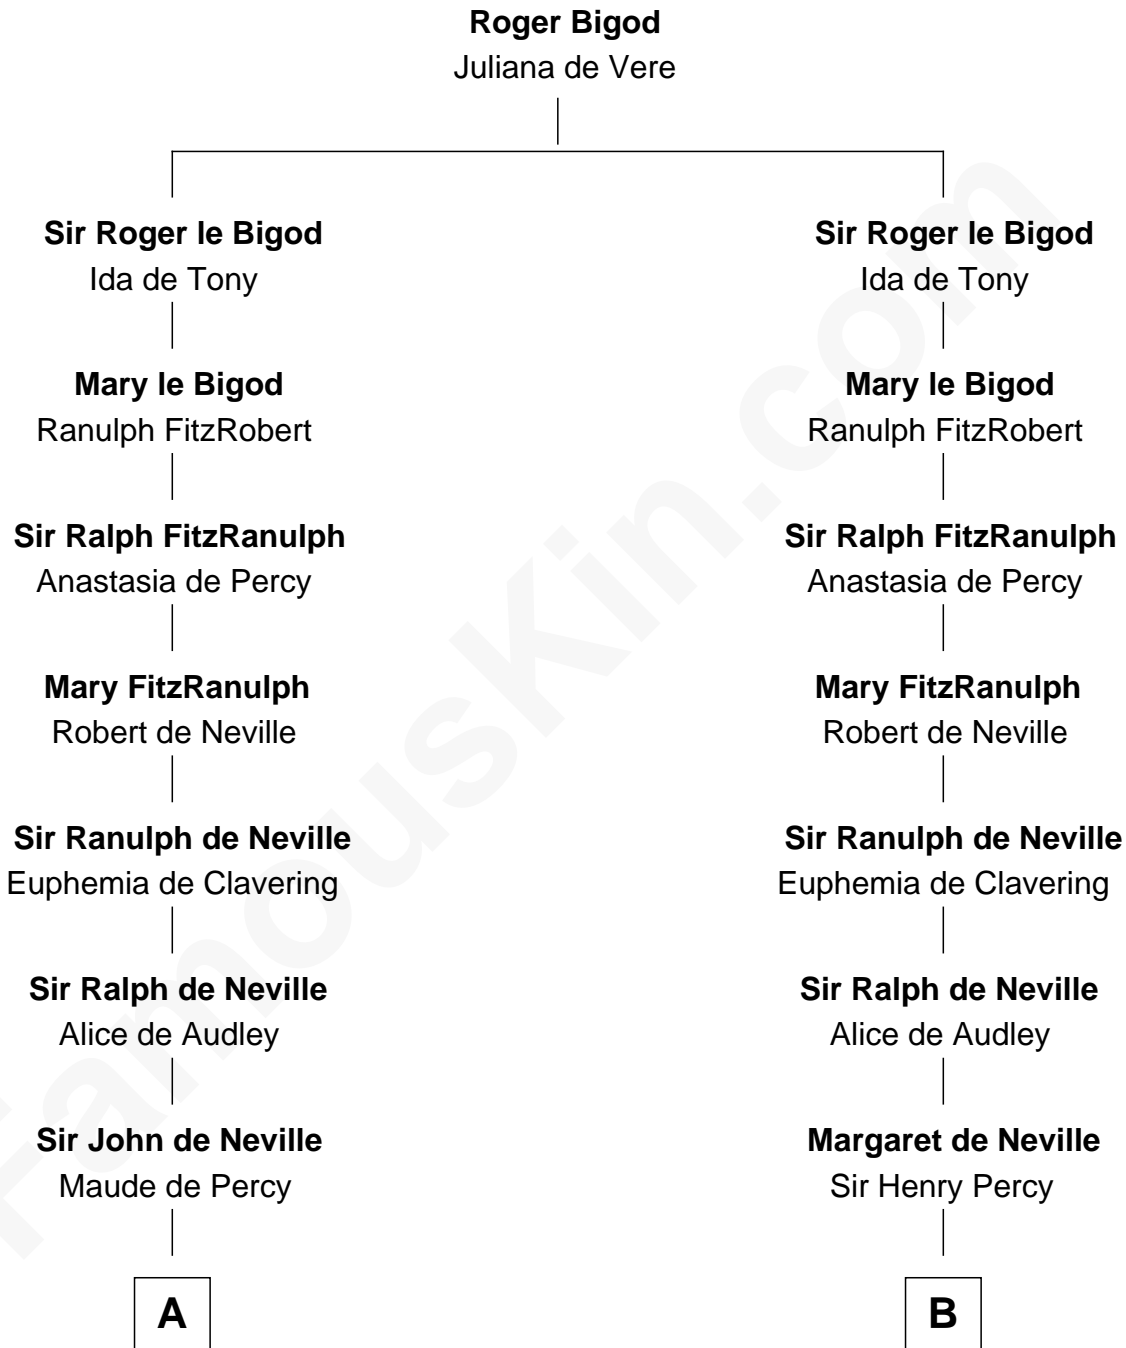

# FamousKin.com

## Relationship Chart of Lewis Carroll

*Author of Alice in Wonderland*

18th cousin 3 times removed of

**Caesar Rodney**

*Signer of the Declaration of Independence*

**C**

**Lucy Hoghton**  
Thomas Lutwidge

**Henry Lutwidge**  
Jane Molyneux