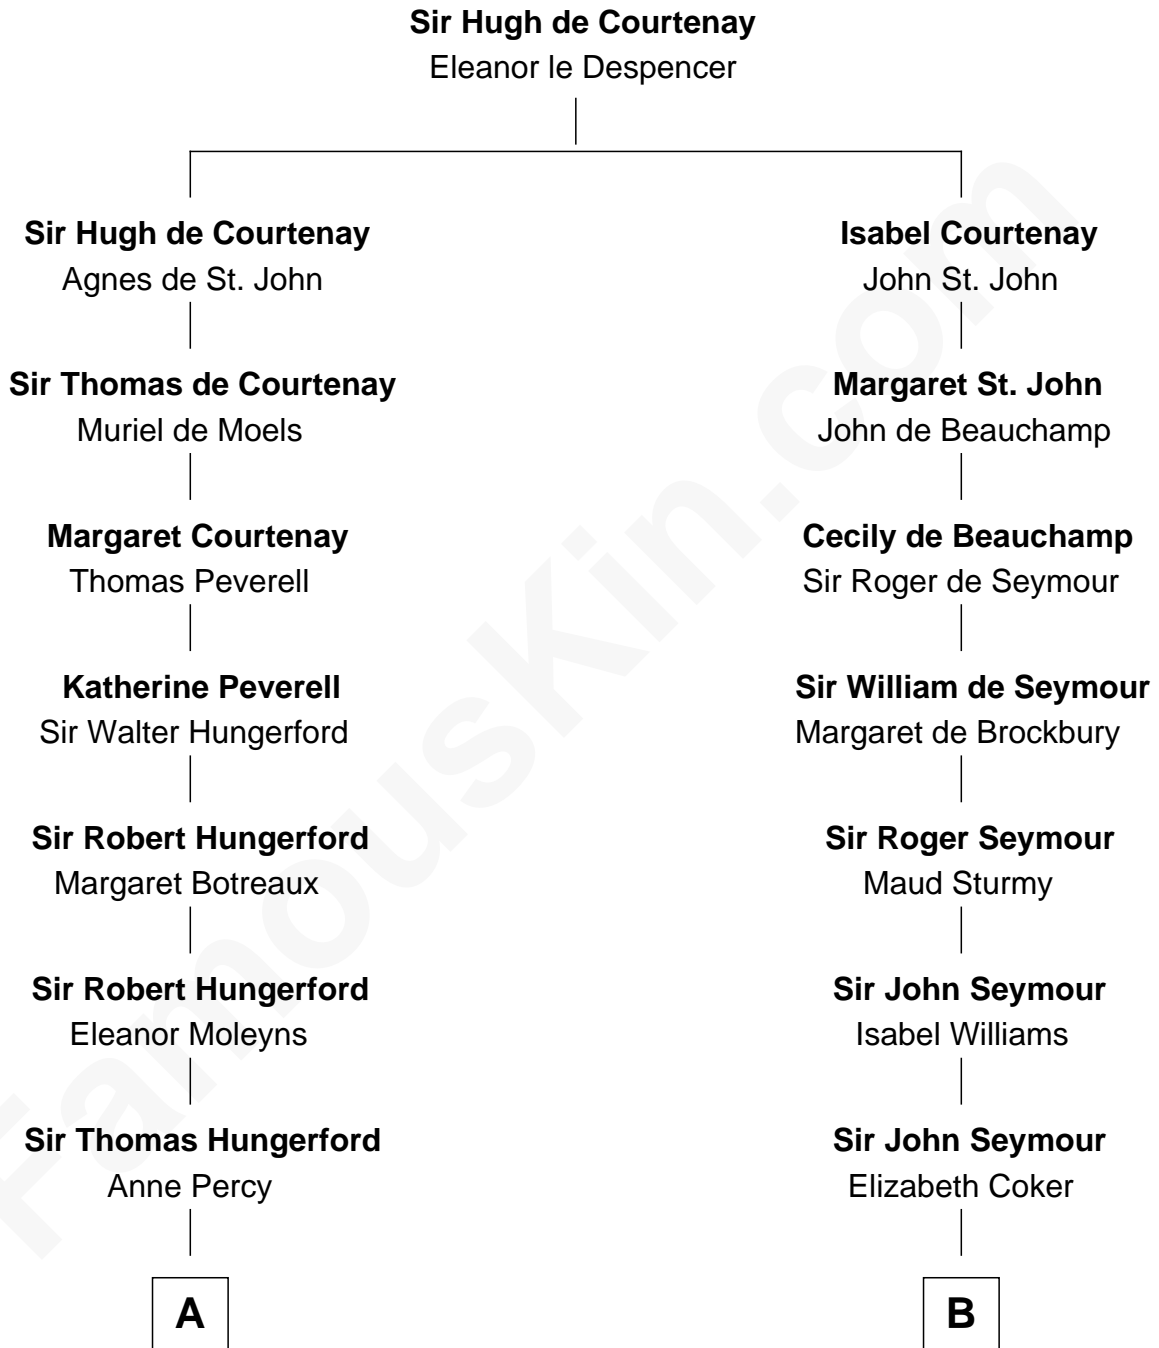

# FamousKin.com

## Relationship Chart of Lewis Carroll

*Author of Alice in Wonderland*

15th cousin 4 times removed of

**Caesar Rodney**

*Signer of the Declaration of Independence*

**C**

**Charles Lutwidge**  
Elizabeth Anne Dodgson