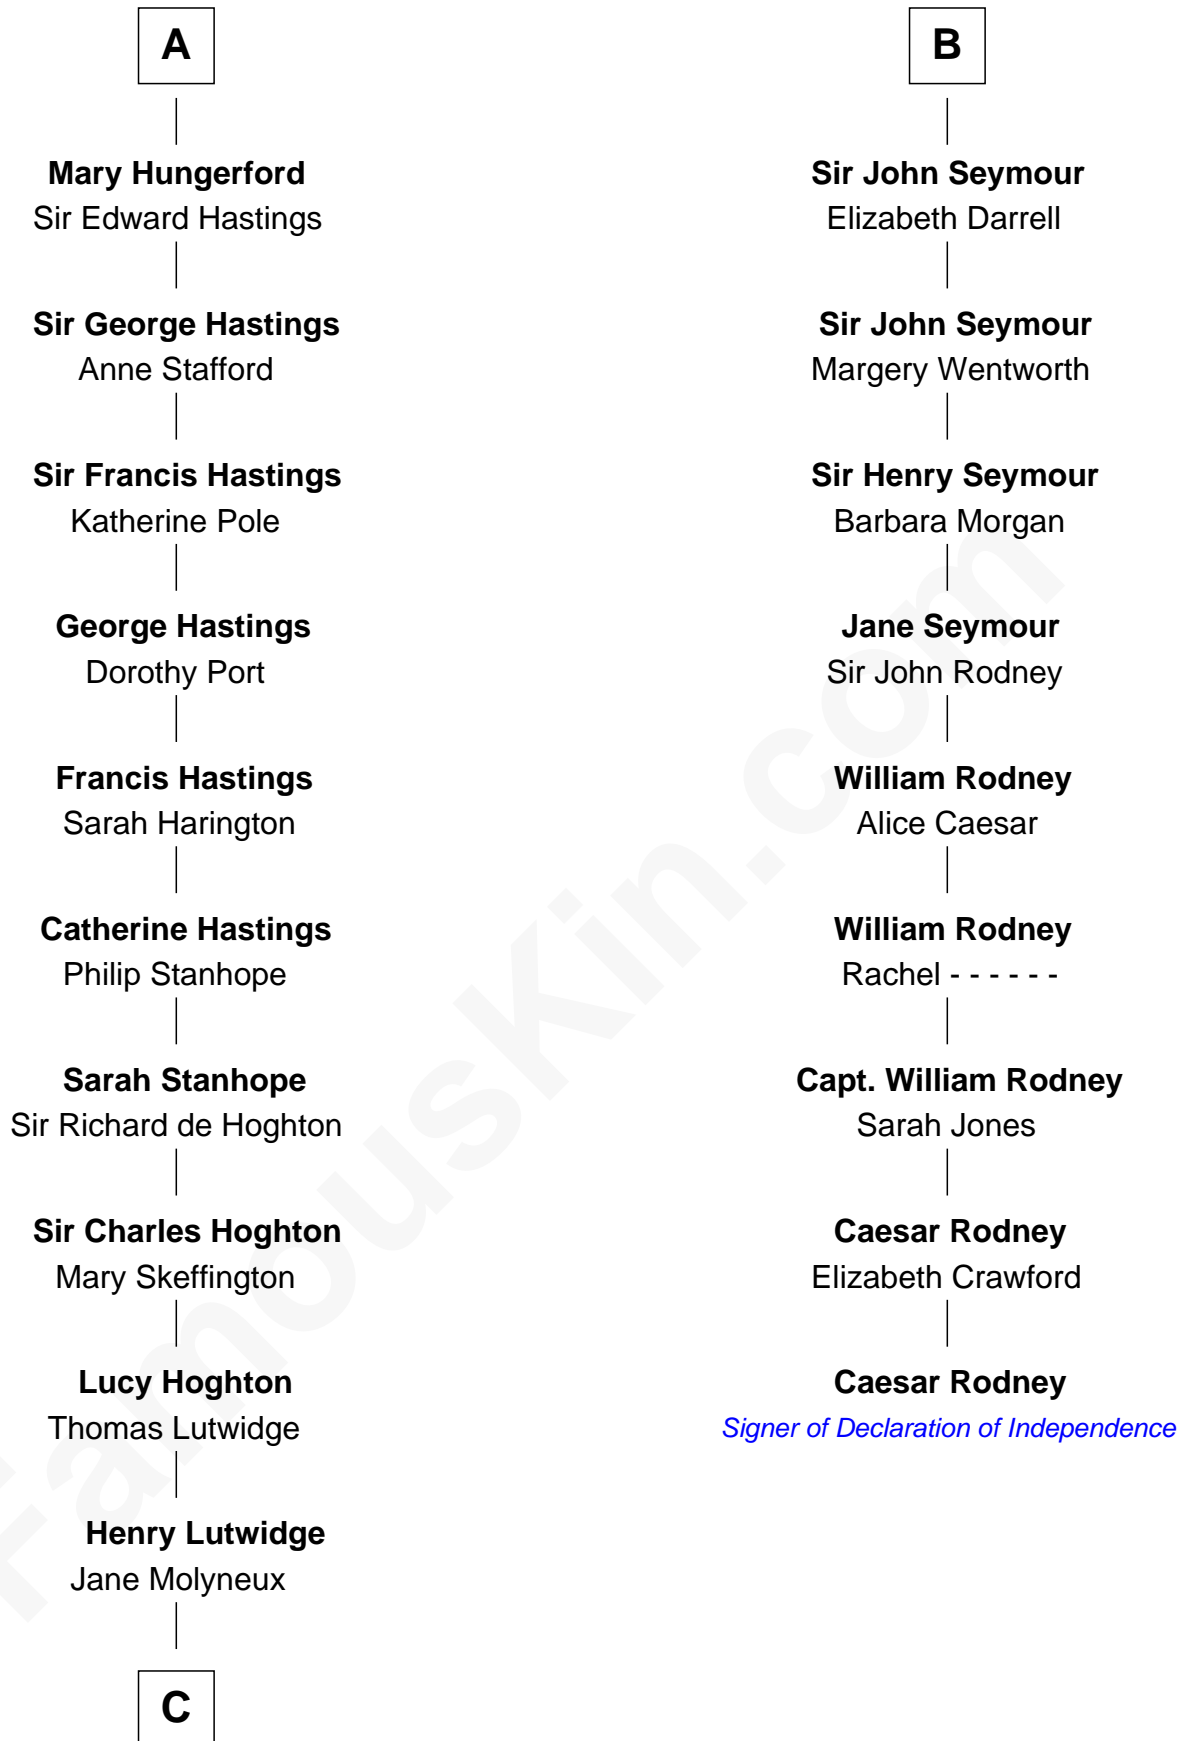

## Relationship Chart of Lewis Carroll

*Author of Alice in Wonderland*

15th cousin 4 times removed of

**Caesar Rodney**

*Signer of the Declaration of Independence*

**C**

**Charles Lutwidge**  
Elizabeth Anne Dodgson

**Frances Jane Lutwidge**  
Rev. Charles Dodgson

**Lewis Carroll**  
*Author of Alice in Wonderland*

FamousKin.com