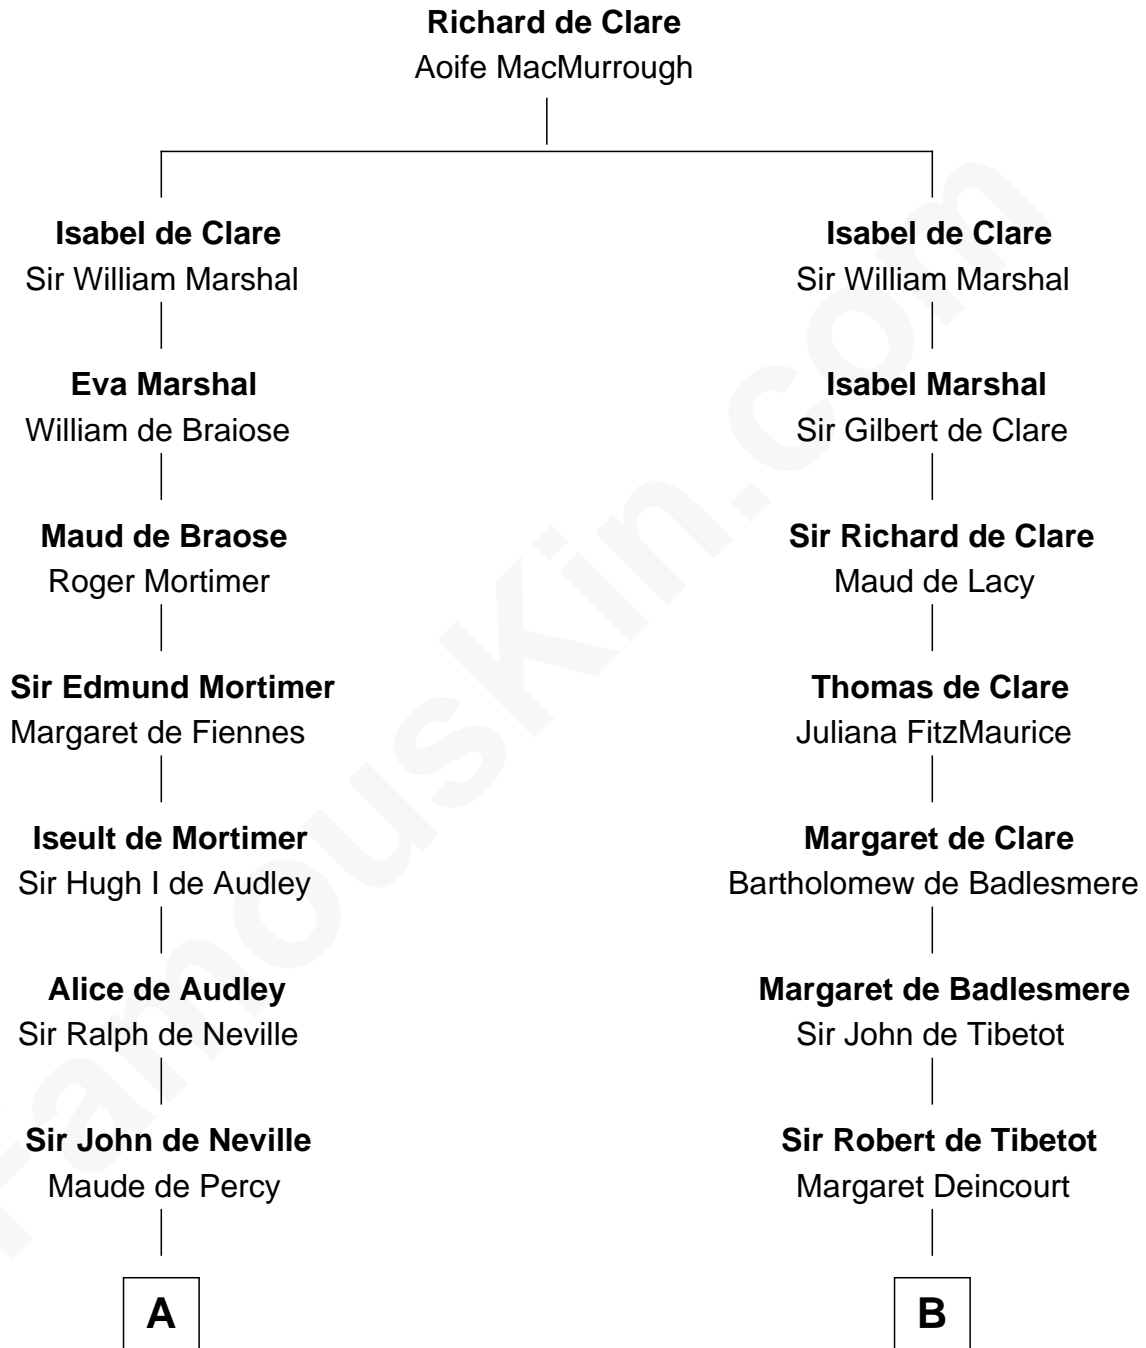

# FamousKin.com

## Relationship Chart of Lewis Carroll

*Author of Alice in Wonderland*

18th cousin 3 times removed of

**Caesar Rodney**

*Signer of the Declaration of Independence*

**C**

**Lucy Hoghton**  
Thomas Lutwidge

**Henry Lutwidge**  
Jane Molyneux

**Charles Lutwidge**  
Elizabeth Anne Dodgson

**Frances Jane Lutwidge**  
Rev. Charles Dodgson

**Lewis Carroll**  
*Author of Alice in Wonderland*

**D**

**Caesar Rodney**  
Elizabeth Crawford

**Caesar Rodney**  
*Signer of Declaration of Independence*