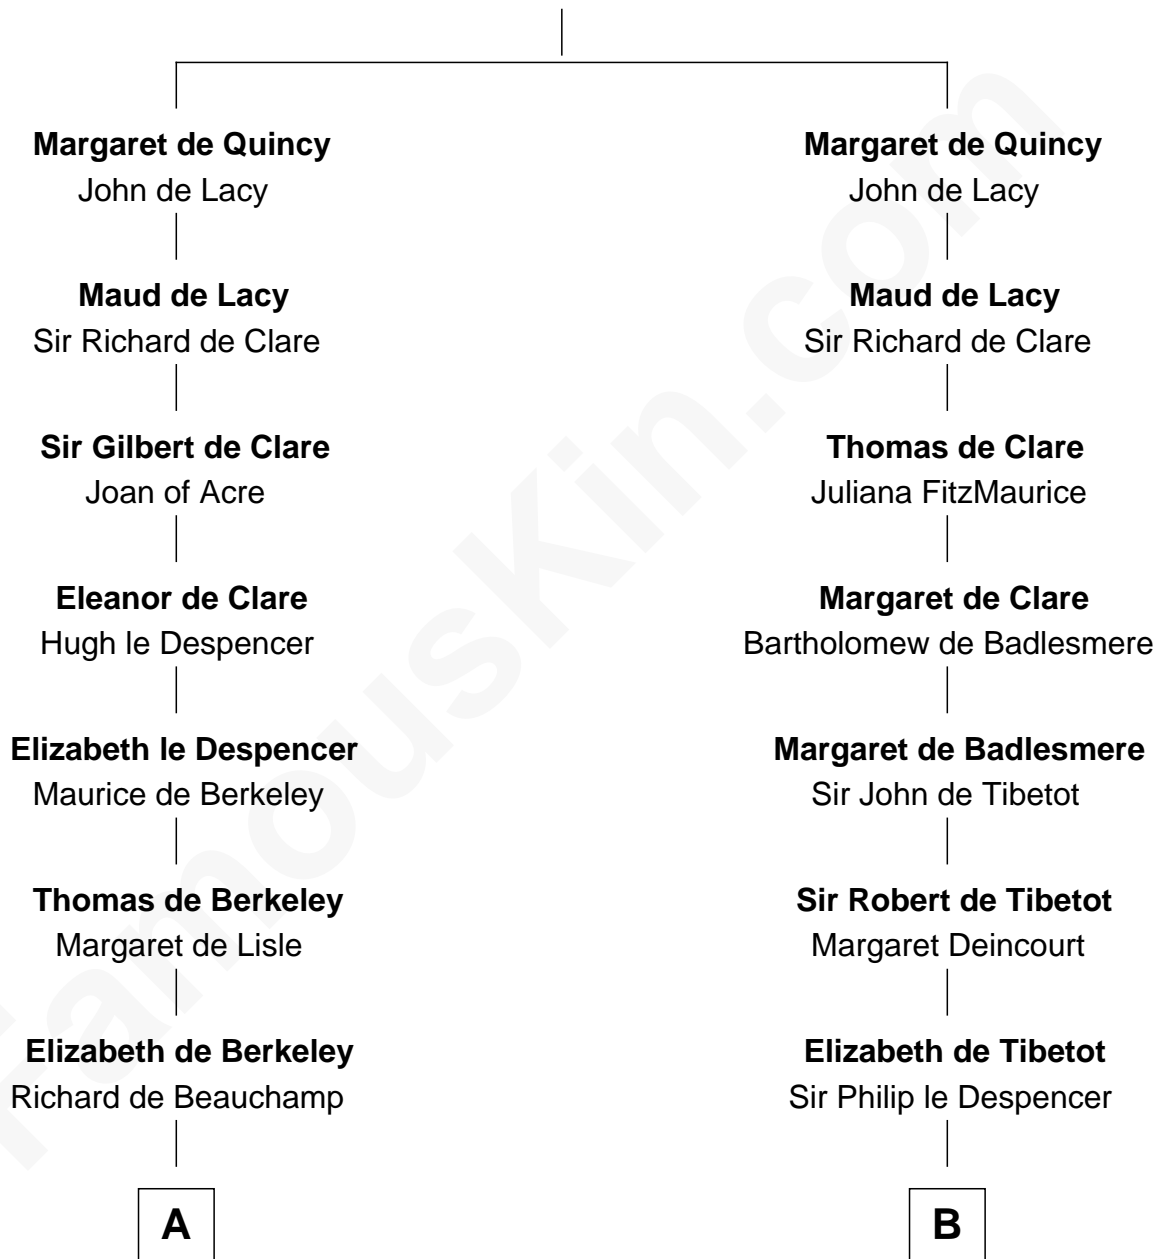

## Relationship Chart of Lewis Carroll

*Author of Alice in Wonderland*

17th cousin 4 times removed of

**Caesar Rodney**

*Signer of the Declaration of Independence*

**Sir Robert II de Quincy**

Hawise of Chester

**C**

—  
**Lucy Houghton**  
Thomas Lutwidge

—  
**Henry Lutwidge**  
Jane Molyneux

—  
**Charles Lutwidge**  
Elizabeth Anne Dodgson

—  
**Frances Jane Lutwidge**  
Rev. Charles Dodgson

—  
**Lewis Carroll**  
*Author of Alice in Wonderland*