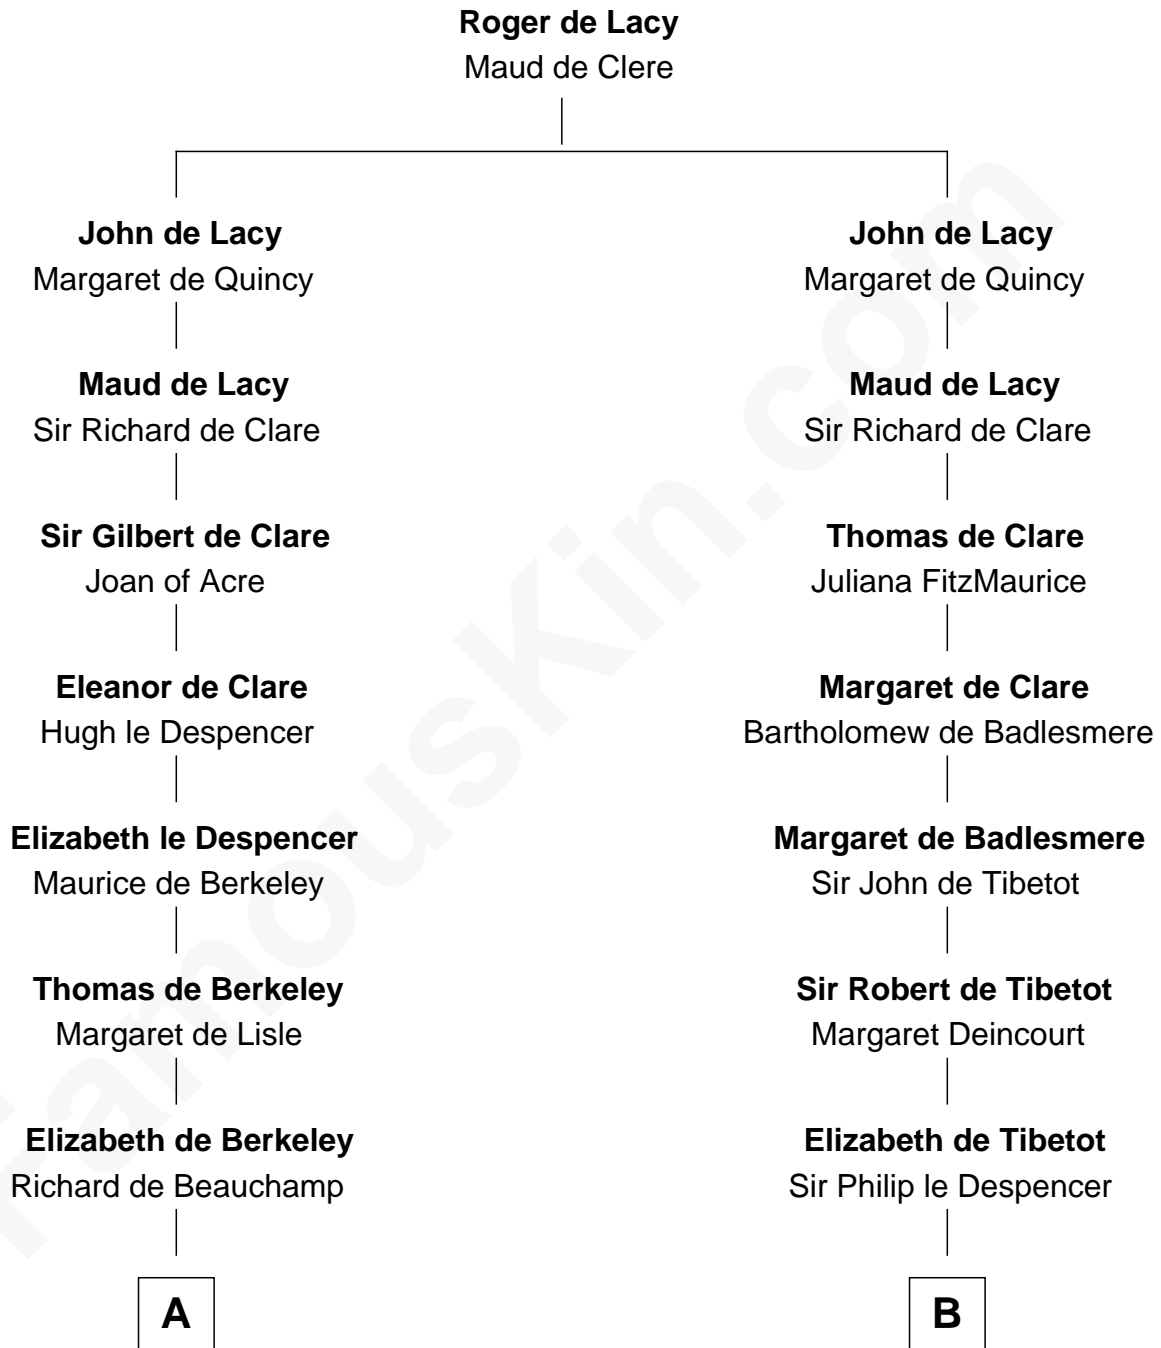

FamousKin.com

Relationship Chart of Lewis Carroll

Author of Alice in Wonderland

17th cousin 4 times removed of

Caesar Rodney

Signer of the Declaration of Independence

C

—
Lucy Houghton
Thomas Lutwidge

—
Henry Lutwidge
Jane Molyneux

—
Charles Lutwidge
Elizabeth Anne Dodgson

—
Frances Jane Lutwidge
Rev. Charles Dodgson

—
Lewis Carroll
Author of Alice in Wonderland

FamousKin.com