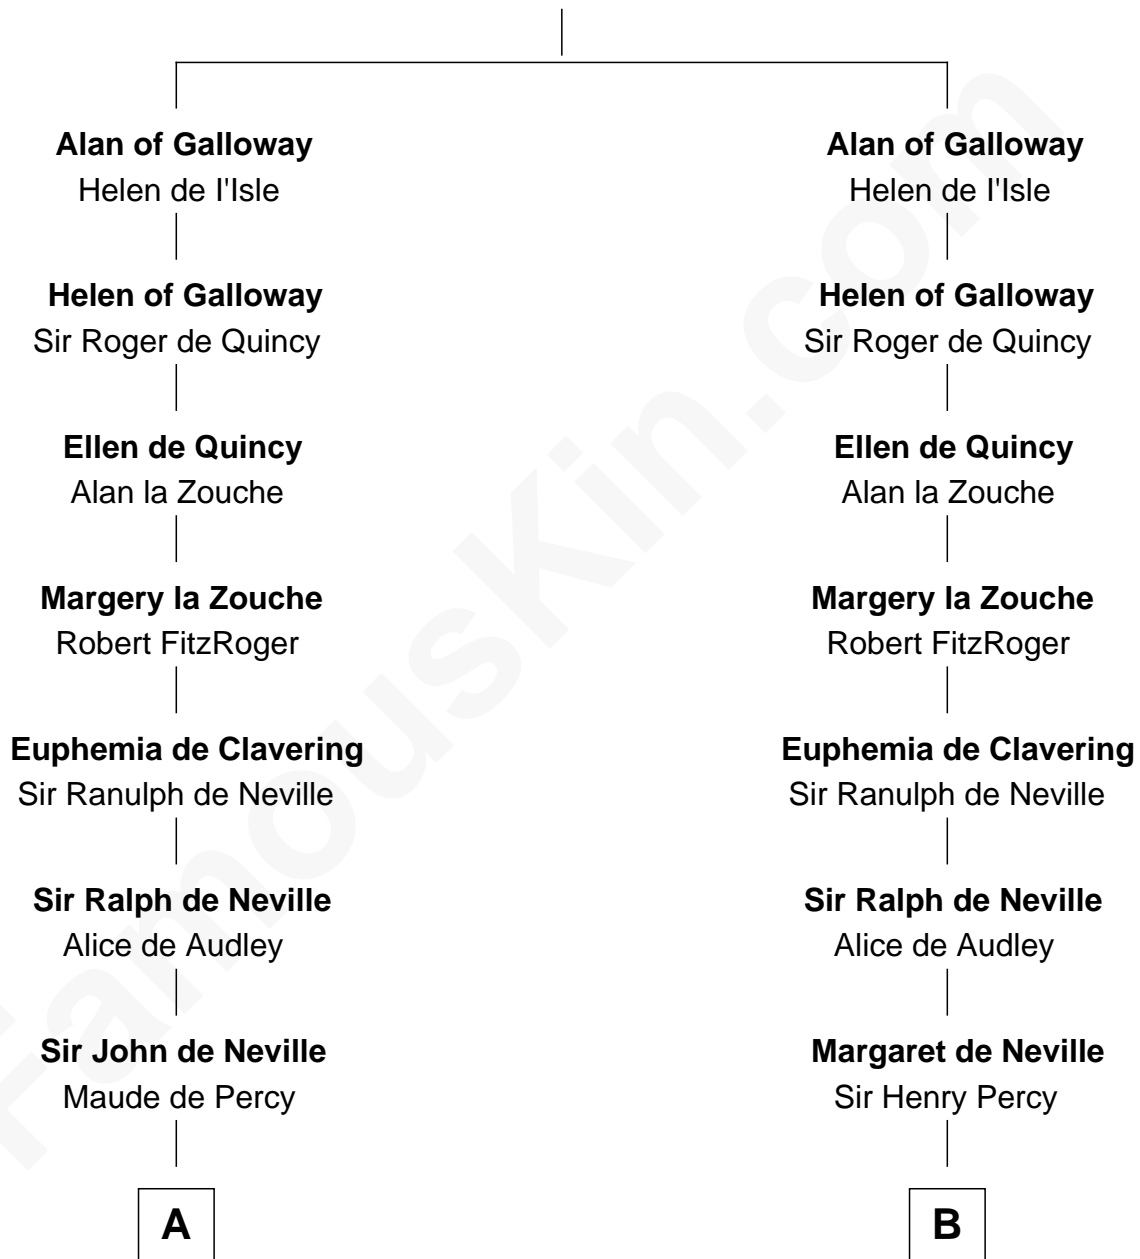

FamousKin.com

Relationship Chart of Lewis Carroll

Author of Alice in Wonderland

18th cousin 3 times removed of

Caesar Rodney

Signer of the Declaration of Independence

Roland of Galloway

Helena de Morville

C

Lucy Hoghton
Thomas Lutwidge

Henry Lutwidge
Jane Molyneux

Charles Lutwidge
Elizabeth Anne Dodgson

Frances Jane Lutwidge
Rev. Charles Dodgson

Lewis Carroll
Author of Alice in Wonderland

D

Caesar Rodney
Elizabeth Crawford