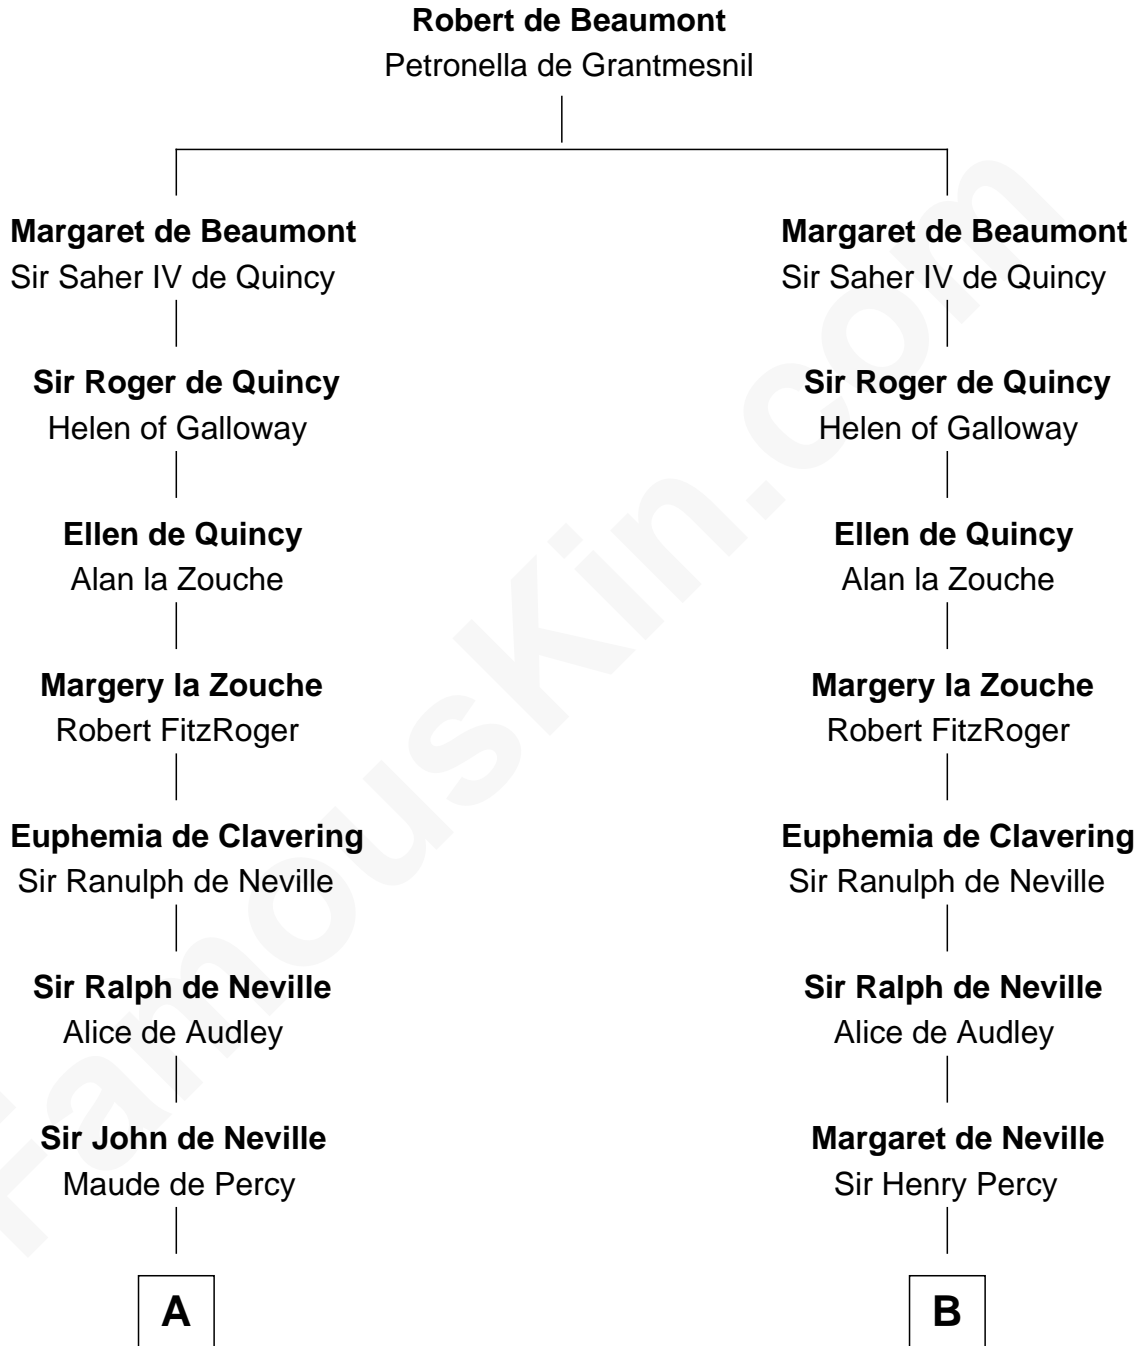

FamousKin.com

Relationship Chart of Lewis Carroll

Author of Alice in Wonderland

18th cousin 3 times removed of

Caesar Rodney

Signer of the Declaration of Independence

C

Lucy Hoghton
Thomas Lutwidge

Henry Lutwidge
Jane Molyneux

Charles Lutwidge
Elizabeth Anne Dodgson

Frances Jane Lutwidge
Rev. Charles Dodgson

Lewis Carroll
Author of Alice in Wonderland

D

Caesar Rodney
Elizabeth Crawford

Caesar Rodney
Signer of Declaration of Independence