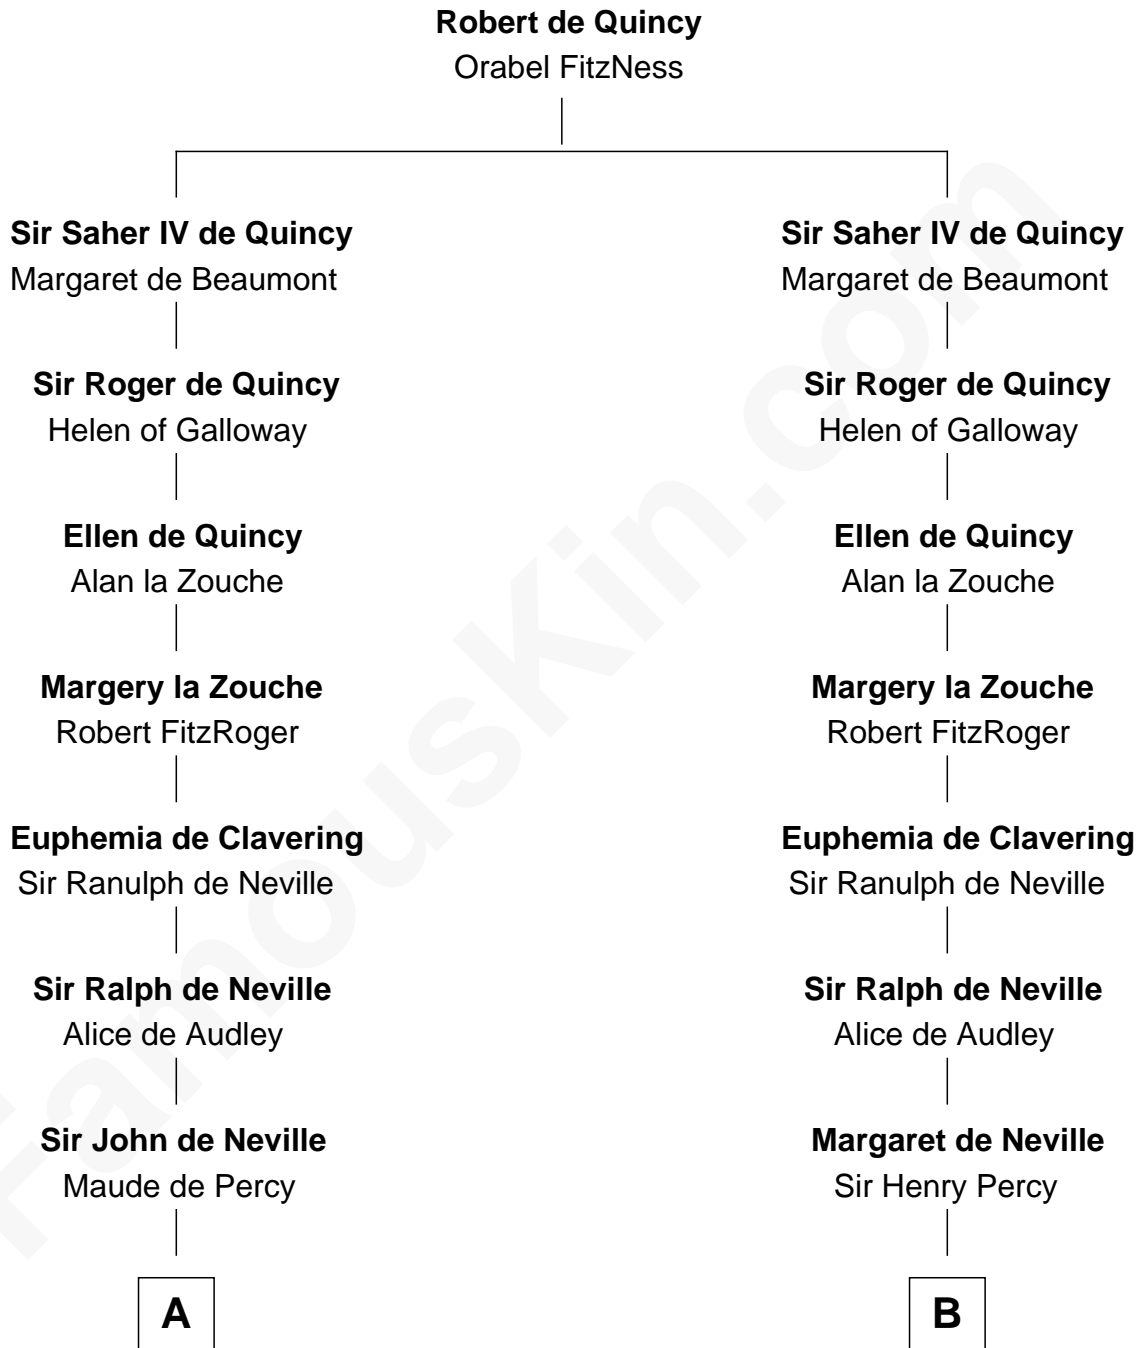

# FamousKin.com

## Relationship Chart of Lewis Carroll

*Author of Alice in Wonderland*

18th cousin 3 times removed of

**Caesar Rodney**

*Signer of the Declaration of Independence*

**C**

**Lucy Hoghton**  
Thomas Lutwidge

**Henry Lutwidge**  
Jane Molyneux