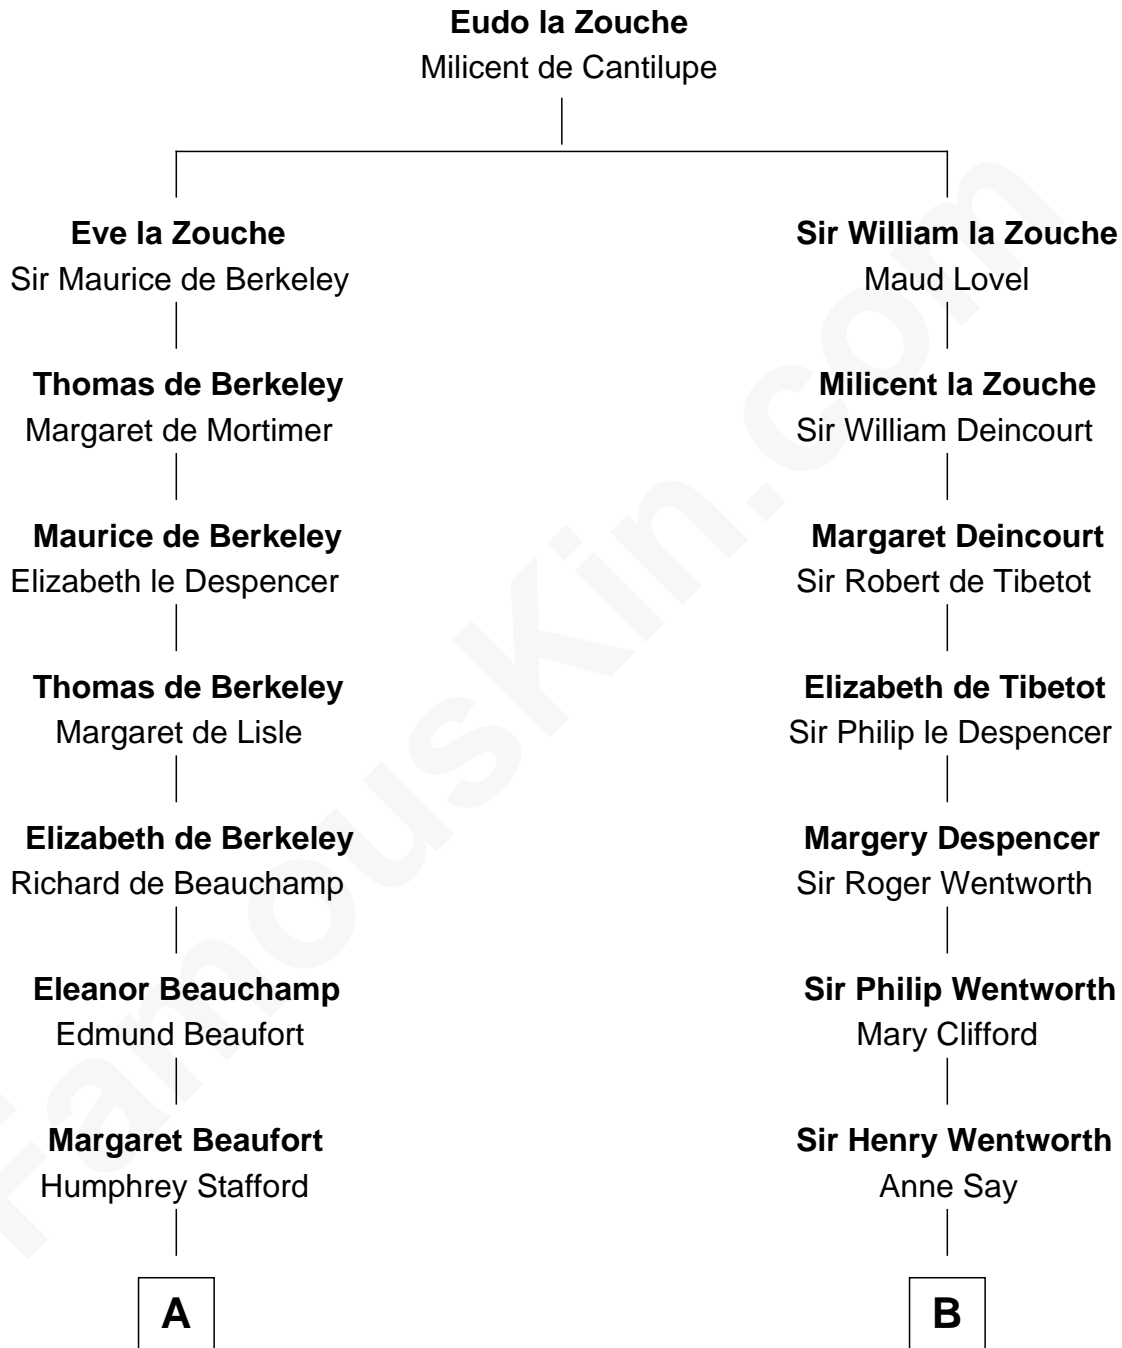

# FamousKin.com

## Relationship Chart of Lewis Carroll

*Author of Alice in Wonderland*

14th cousin 5 times removed of

**Caesar Rodney**

*Signer of the Declaration of Independence*

**C**

**Charles Lutwidge**  
Elizabeth Anne Dodgson

**Frances Jane Lutwidge**  
Rev. Charles Dodgson

**Lewis Carroll**  
*Author of Alice in Wonderland*

FamousKin.com