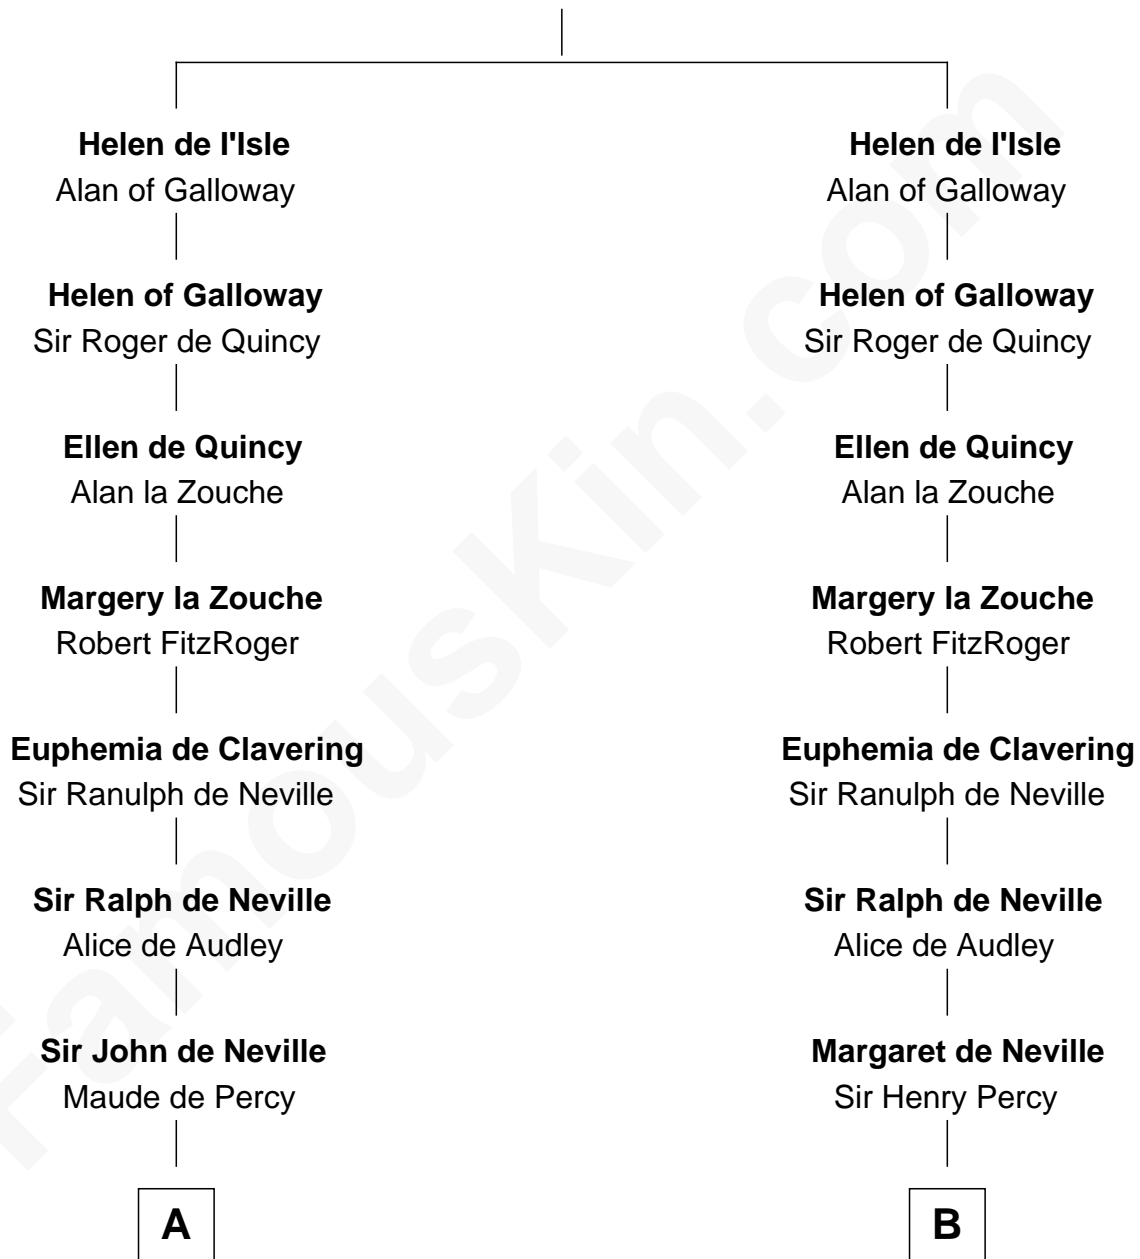

FamousKin.com

Relationship Chart of Lewis Carroll

Author of Alice in Wonderland

18th cousin 3 times removed of

Caesar Rodney

Signer of the Declaration of Independence

Reginald de l'Isle

Fonia of Moray

C

Lucy Hoghton
Thomas Lutwidge

Henry Lutwidge
Jane Molyneux

Charles Lutwidge
Elizabeth Anne Dodgson

Frances Jane Lutwidge
Rev. Charles Dodgson

Lewis Carroll
Author of Alice in Wonderland

D

Caesar Rodney
Elizabeth Crawford