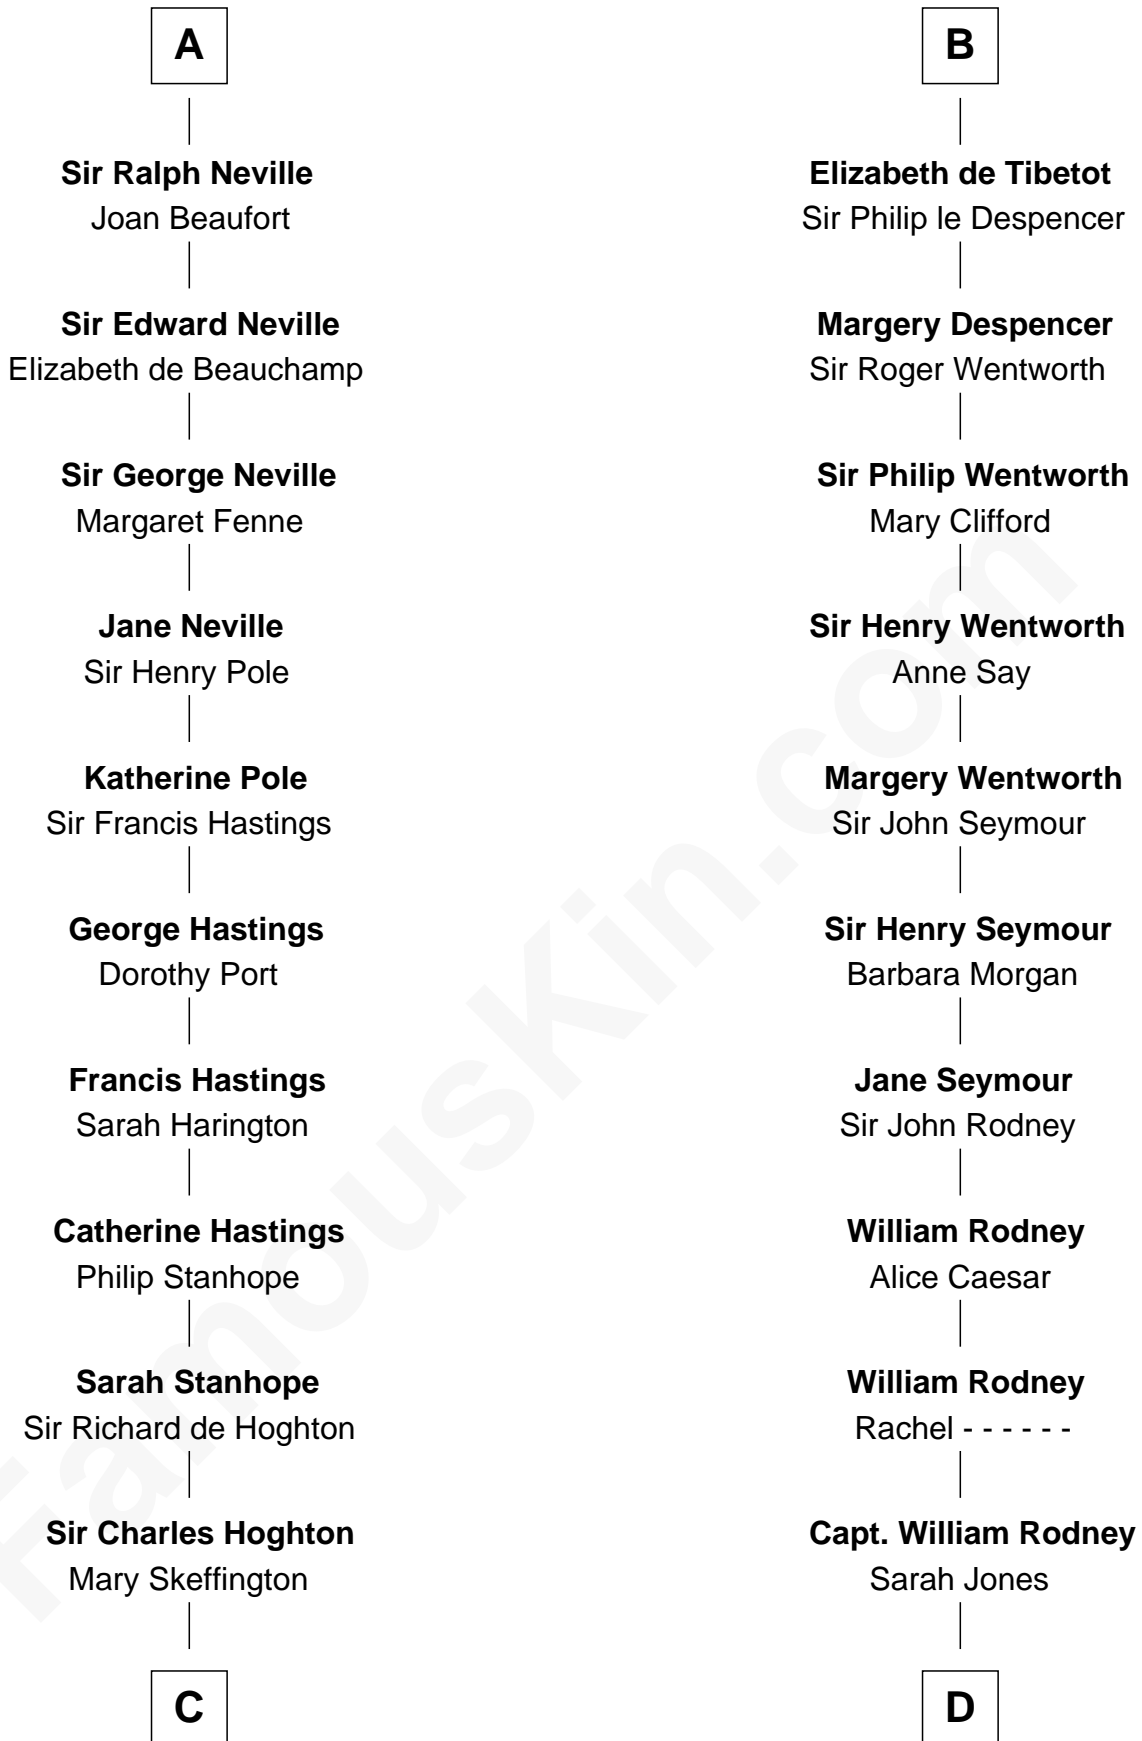

FamousKin.com

Relationship Chart of Lewis Carroll

Author of Alice in Wonderland

18th cousin 3 times removed of

Caesar Rodney

Signer of the Declaration of Independence

C

Lucy Hoghton
Thomas Lutwidge

Henry Lutwidge
Jane Molyneux

Charles Lutwidge
Elizabeth Anne Dodgson

Frances Jane Lutwidge
Rev. Charles Dodgson

Lewis Carroll
Author of Alice in Wonderland

D

Caesar Rodney
Elizabeth Crawford

Caesar Rodney
Signer of Declaration of Independence