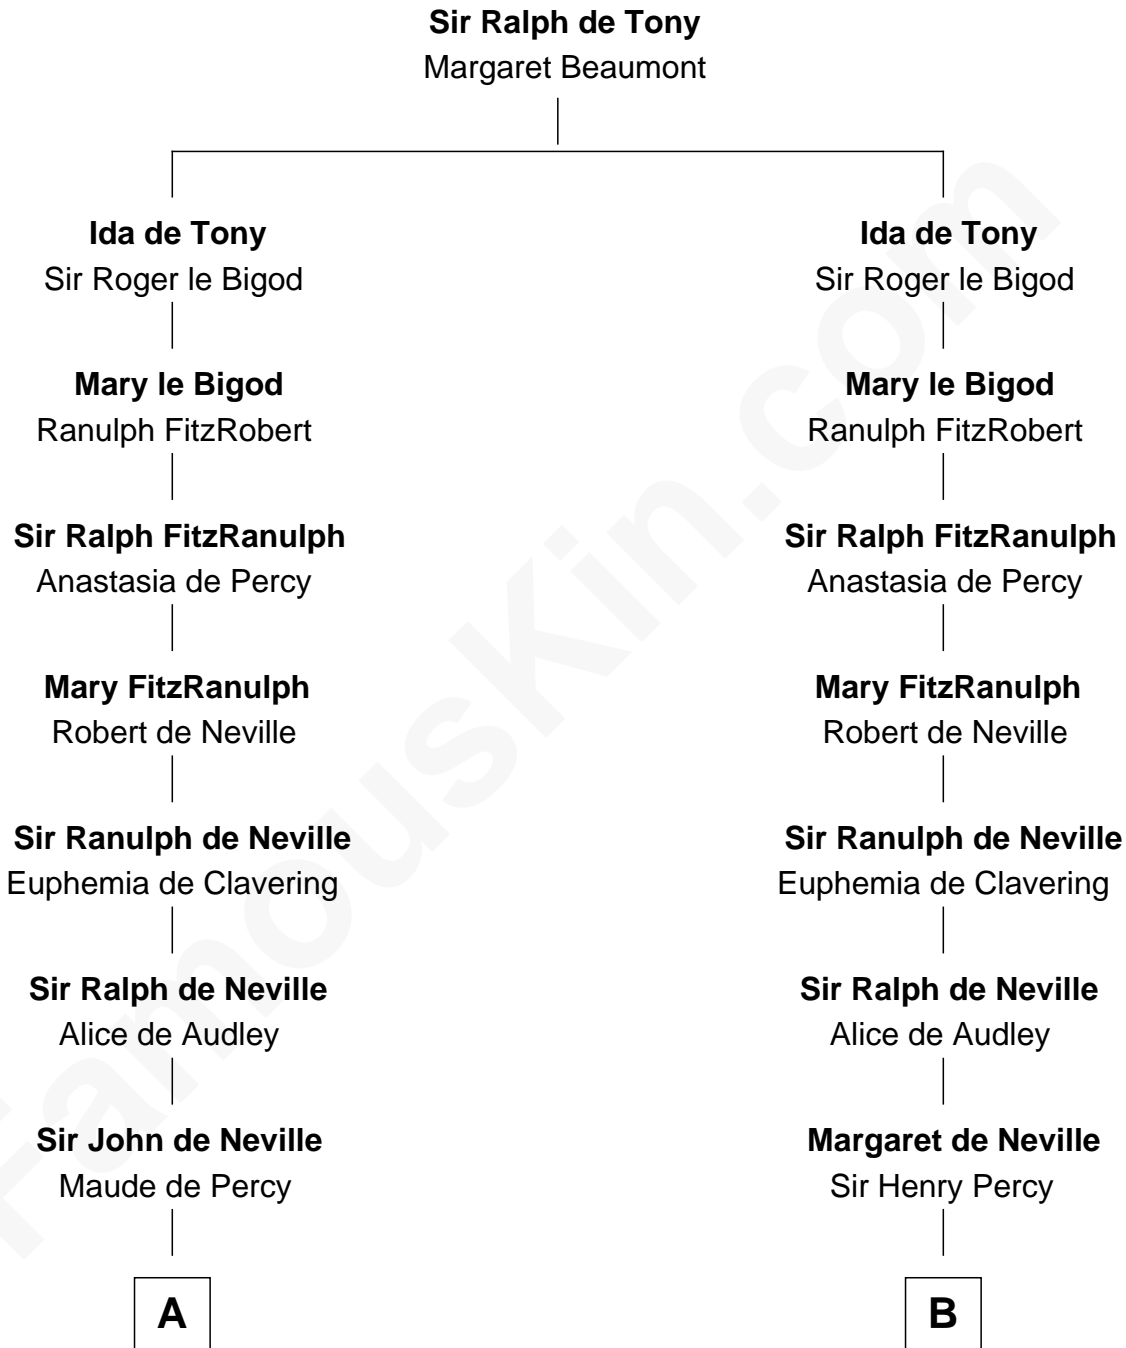

# FamousKin.com

## Relationship Chart of Lewis Carroll

*Author of Alice in Wonderland*

18th cousin 3 times removed of

**Caesar Rodney**

*Signer of the Declaration of Independence*

**C**

**Lucy Hoghton**  
Thomas Lutwidge

**Henry Lutwidge**  
Jane Molyneux