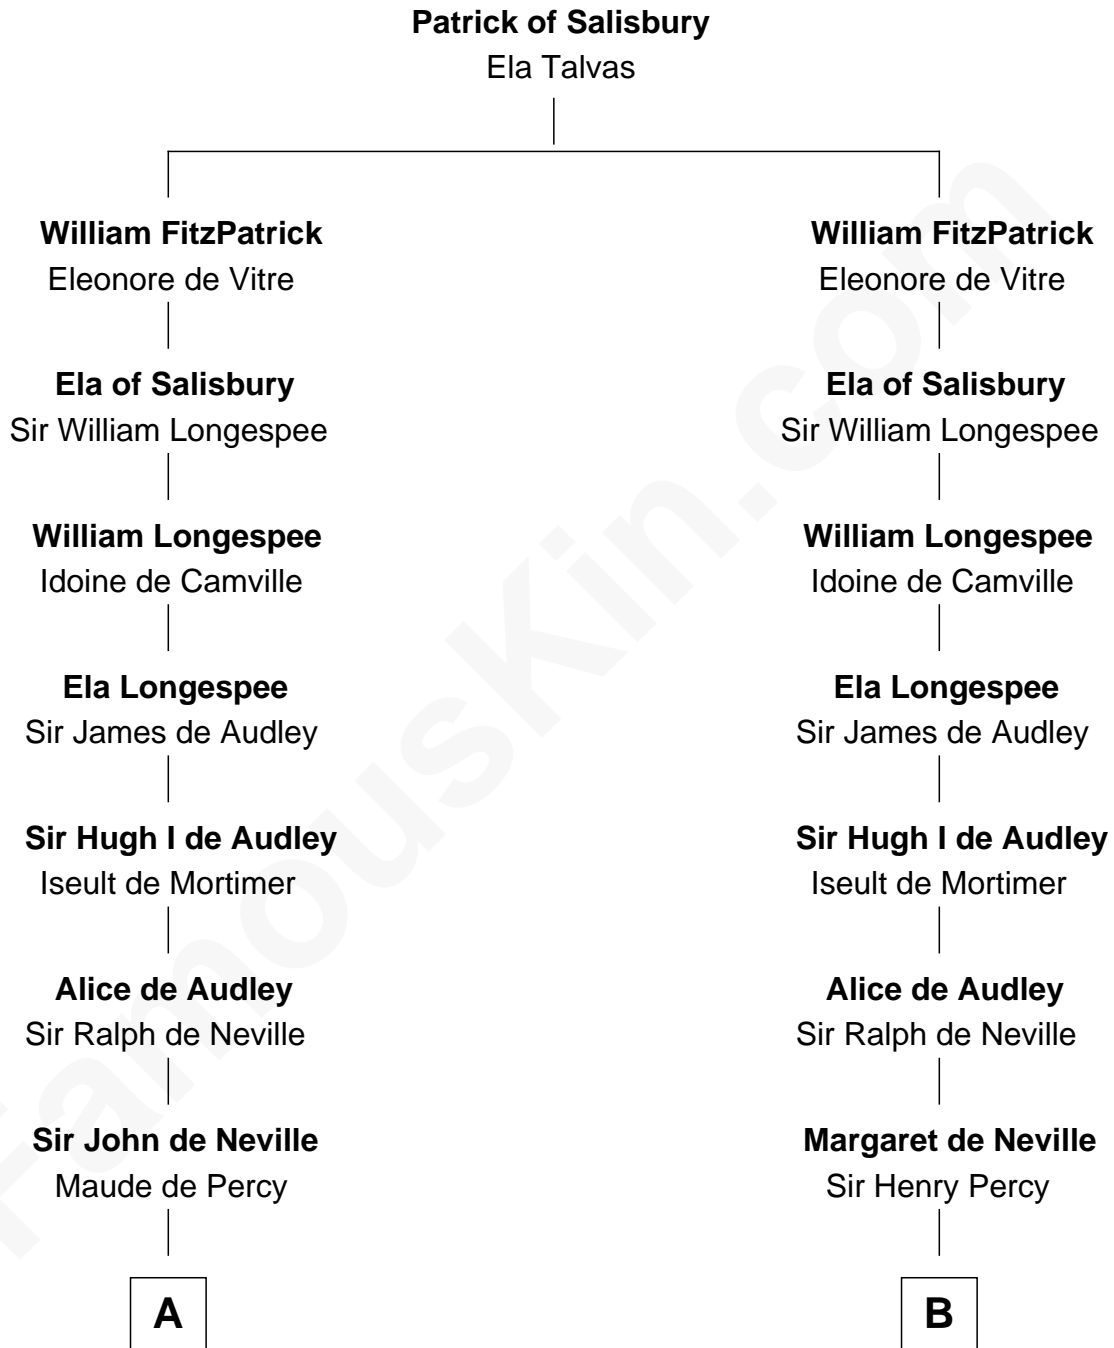

FamousKin.com

Relationship Chart of Lewis Carroll

Author of Alice in Wonderland

18th cousin 3 times removed of

Caesar Rodney

Signer of the Declaration of Independence

C

Lucy Hoghton
Thomas Lutwidge

Henry Lutwidge
Jane Molyneux

Charles Lutwidge
Elizabeth Anne Dodgson

Frances Jane Lutwidge
Rev. Charles Dodgson

Lewis Carroll
Author of Alice in Wonderland

D

Caesar Rodney
Elizabeth Crawford

Caesar Rodney
Signer of Declaration of Independence