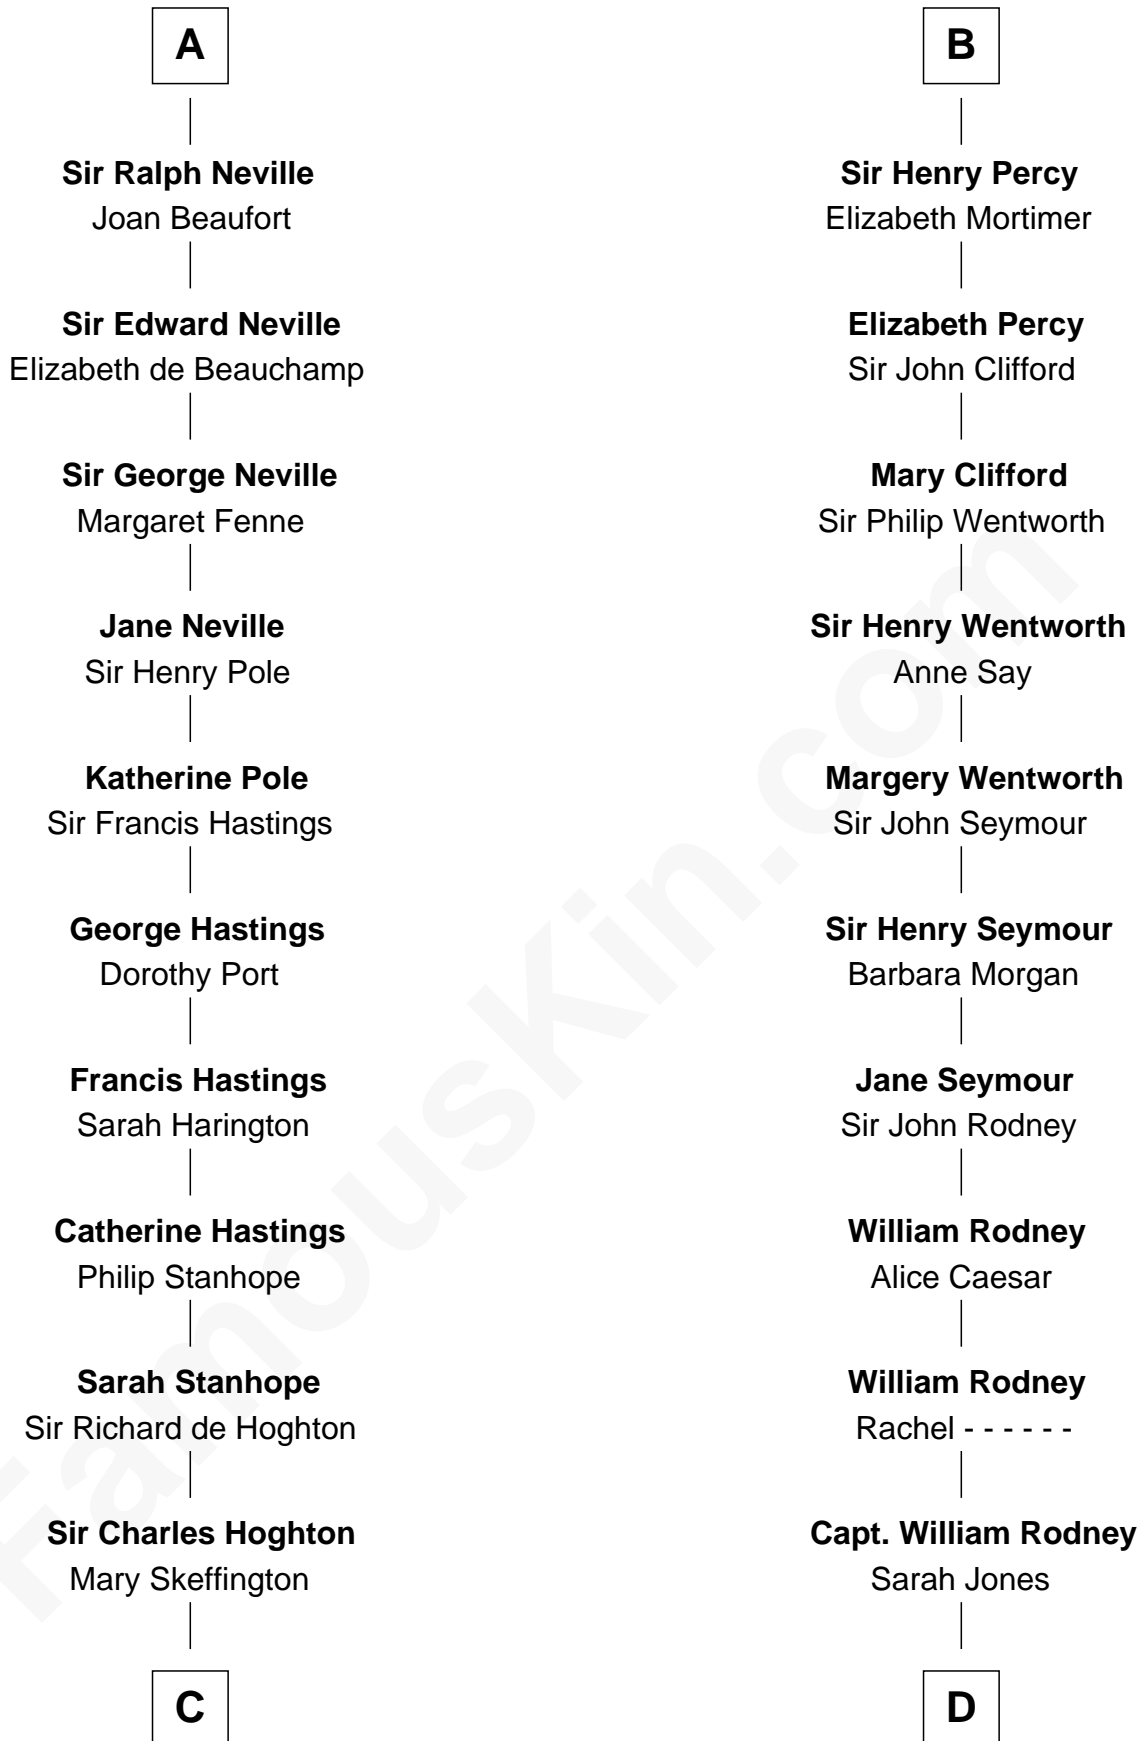

FamousKin.com

Relationship Chart of Lewis Carroll

Author of Alice in Wonderland

18th cousin 3 times removed of

Caesar Rodney

Signer of the Declaration of Independence

C

Lucy Hoghton
Thomas Lutwidge

Henry Lutwidge
Jane Molyneux

Charles Lutwidge
Elizabeth Anne Dodgson

Frances Jane Lutwidge
Rev. Charles Dodgson

Lewis Carroll
Author of Alice in Wonderland

D

Caesar Rodney
Elizabeth Crawford

Caesar Rodney
Signer of Declaration of Independence