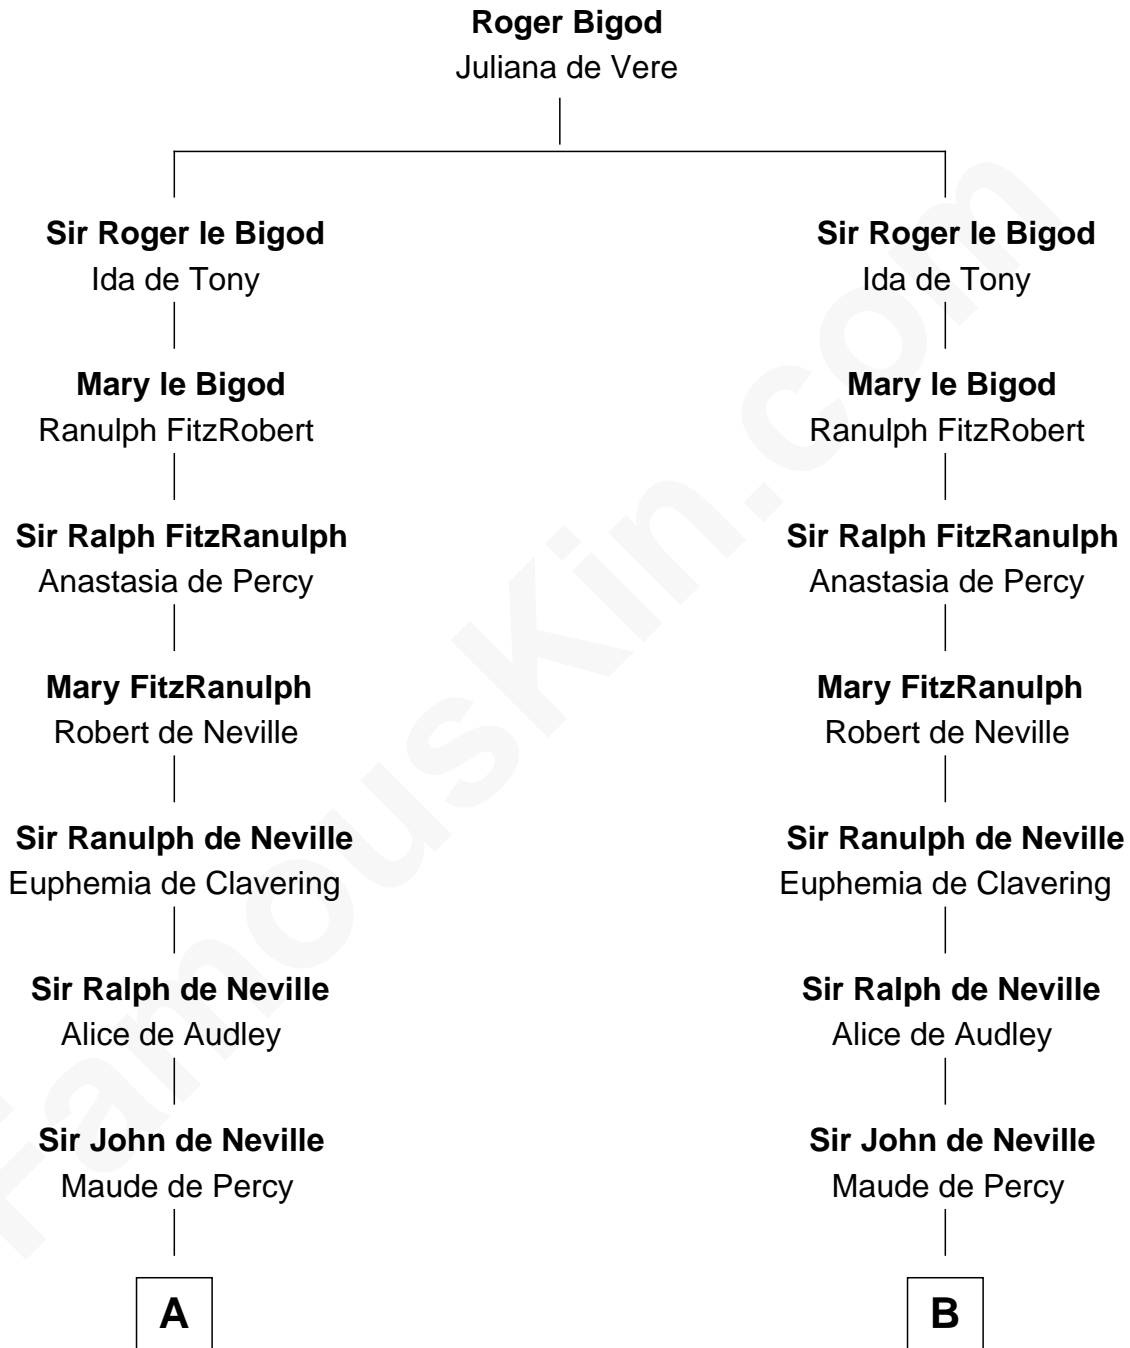

FamousKin.com

Relationship Chart of Lewis Carroll

Author of Alice in Wonderland

12th cousin 9 times removed of

Queen Elizabeth I
Queen of England

C

—
Lucy Hoghton
Thomas Lutwidge

—
Henry Lutwidge
Jane Molyneux

—
Charles Lutwidge
Elizabeth Anne Dodgson

—
Frances Jane Lutwidge
Rev. Charles Dodgson

—
Lewis Carroll
Author of Alice in Wonderland

FamousKin.com