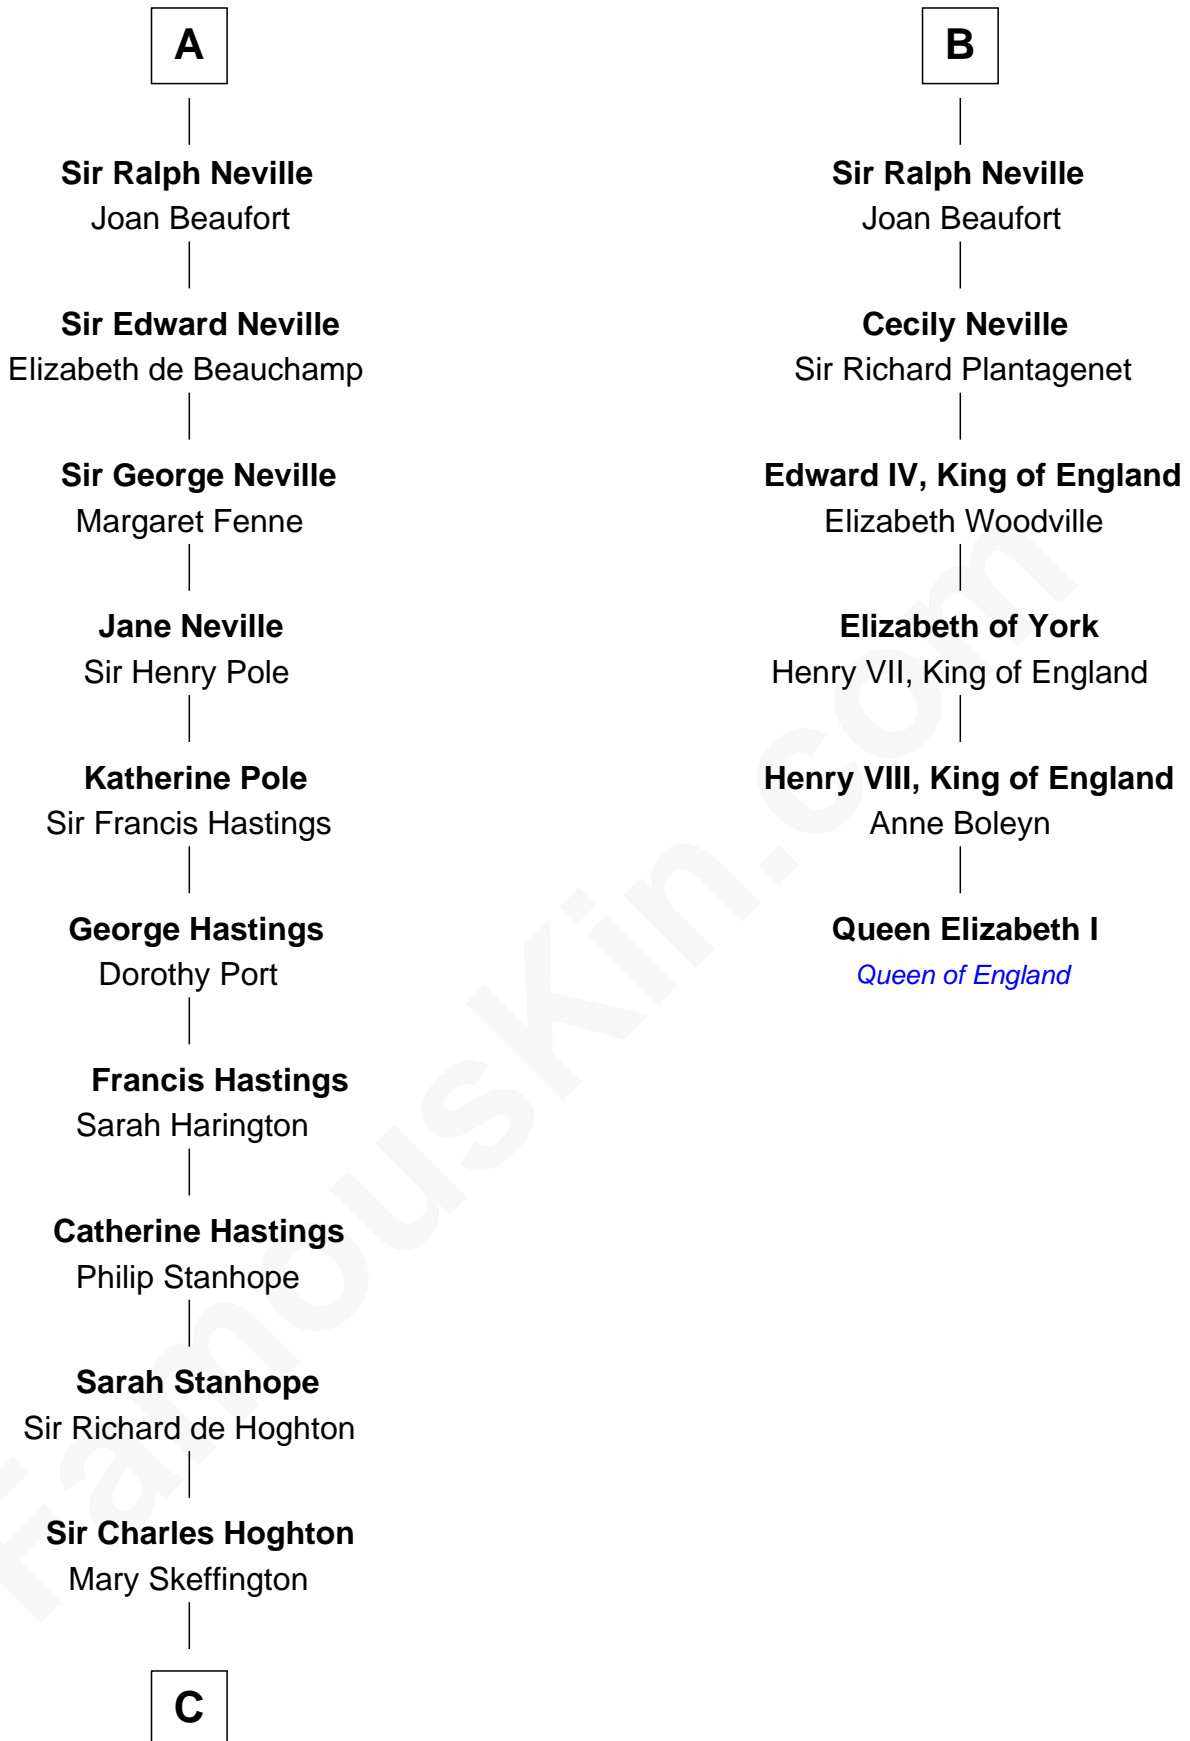

### Lewis Carroll

*Author of Alice in Wonderland*

12th cousin 9 times removed of

### Queen Elizabeth I

*Queen of England*

**Sir Roger FitzRichard**

Alice de Vere

**C**

—  
**Lucy Hoghton**  
Thomas Lutwidge

—  
**Henry Lutwidge**  
Jane Molyneux

—  
**Charles Lutwidge**  
Elizabeth Anne Dodgson