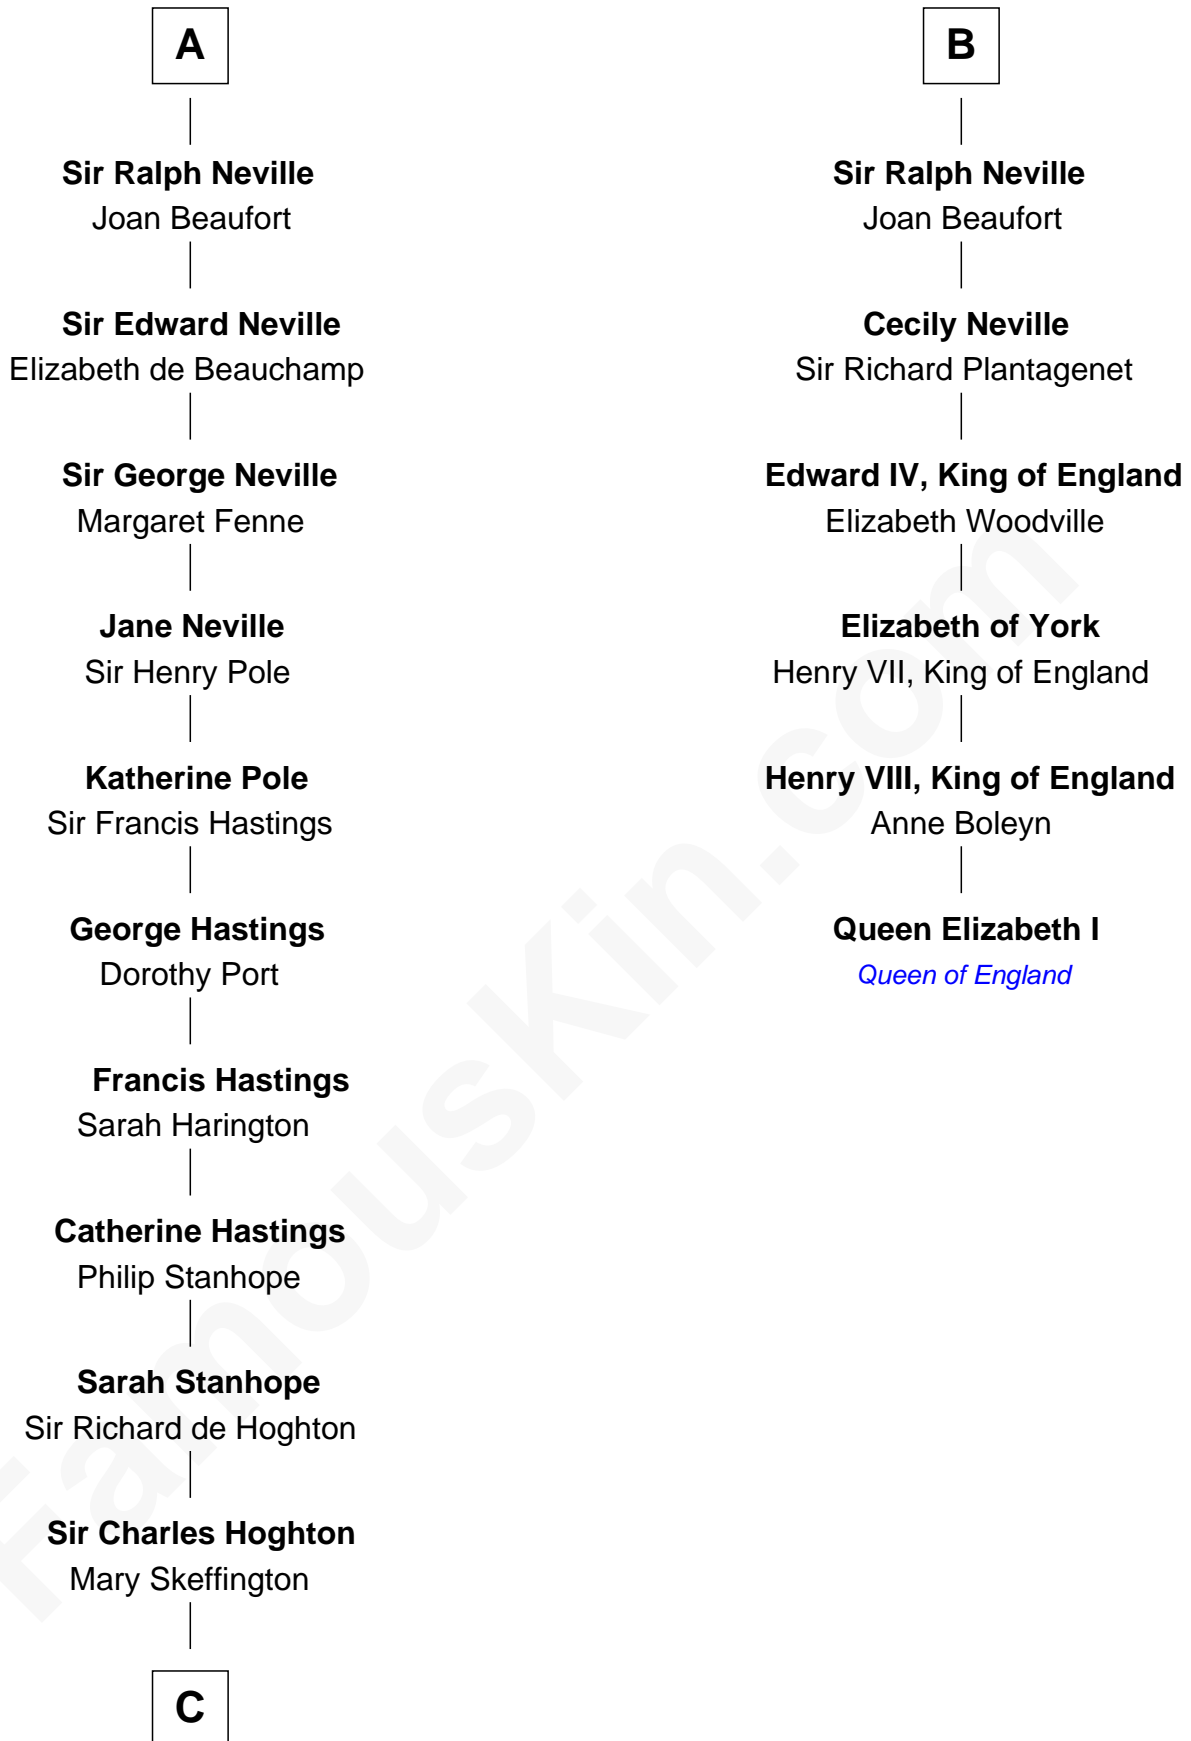

FamousKin.com

Relationship Chart of

Lewis Carroll

Author of Alice in Wonderland

12th cousin 9 times removed of

Queen Elizabeth I

Queen of England

William de Chesney

C

—
Lucy Hoghton
Thomas Lutwidge

—
Henry Lutwidge
Jane Molyneux

—
Charles Lutwidge
Elizabeth Anne Dodgson

—
Frances Jane Lutwidge
Rev. Charles Dodgson

—
Lewis Carroll
Author of Alice in Wonderland

FamousKin.com