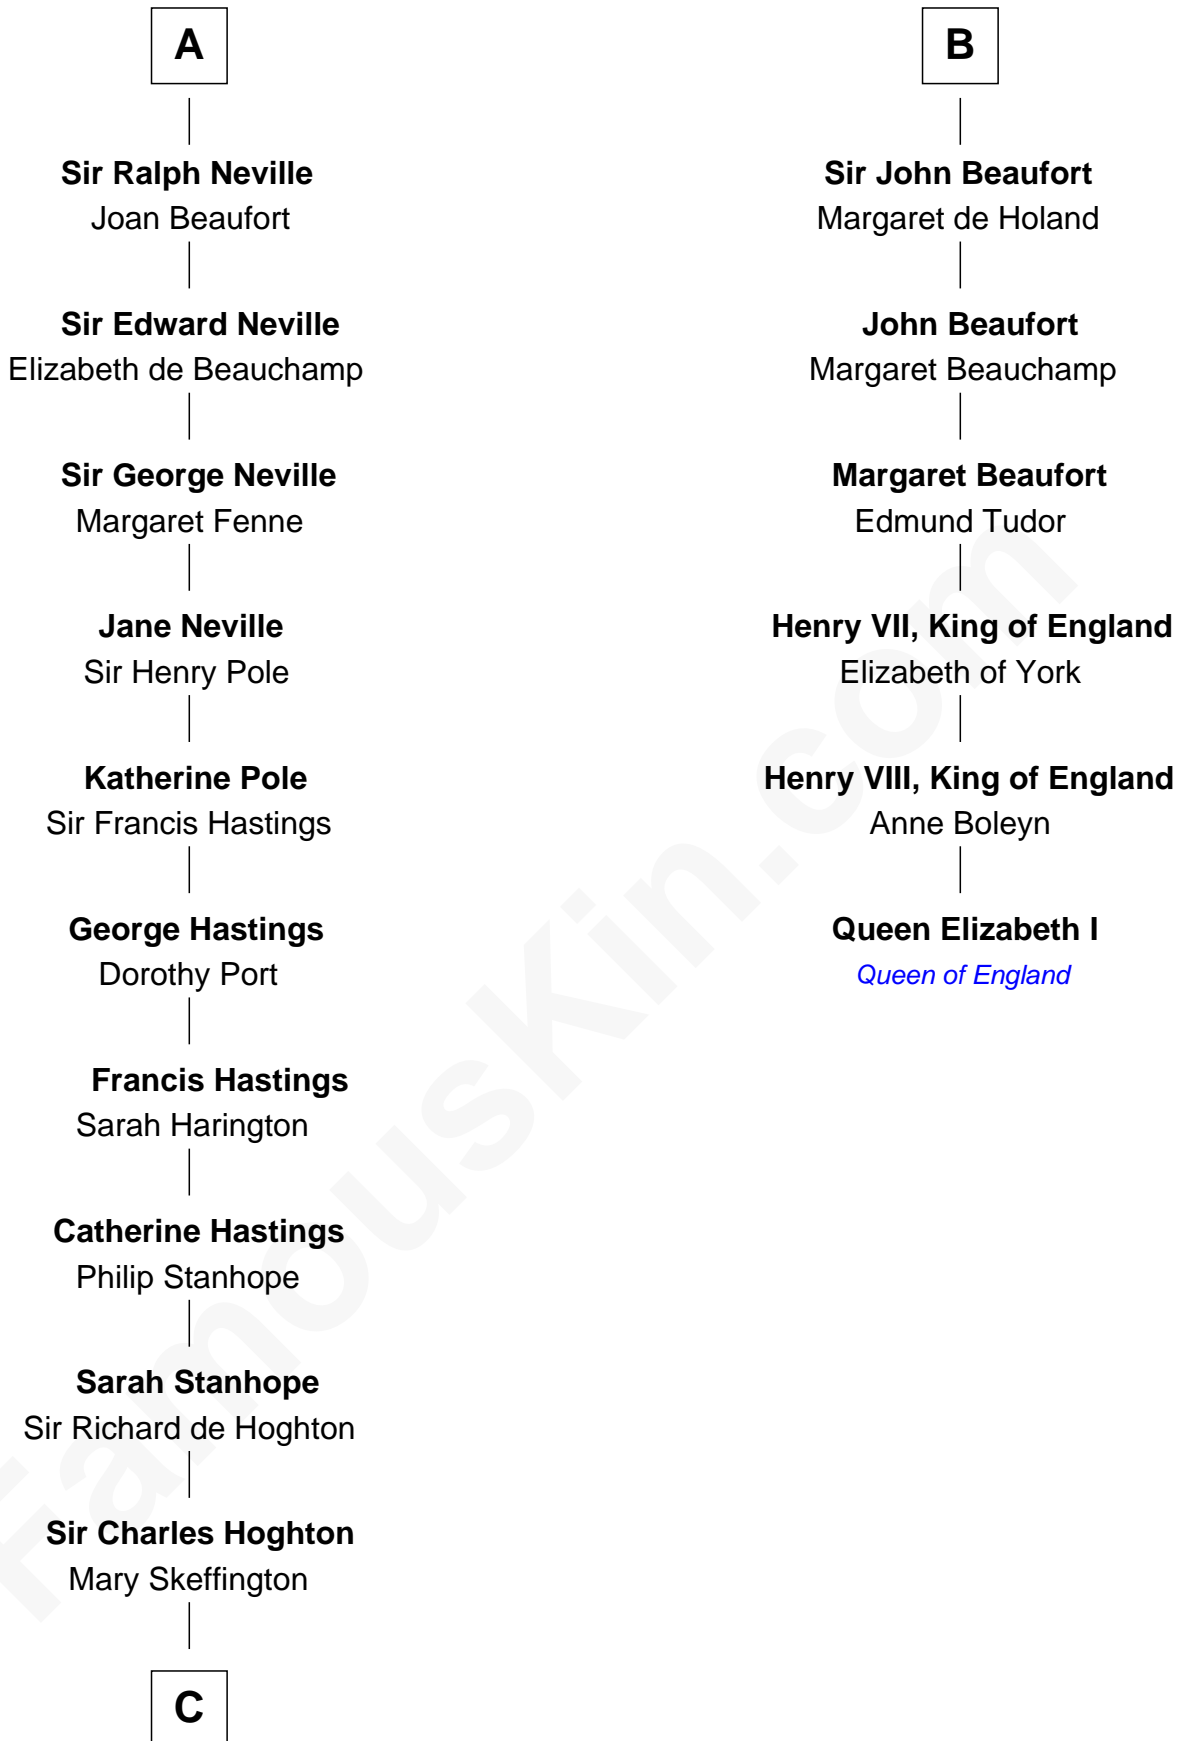

FamousKin.com

Relationship Chart of

Lewis Carroll

Author of Alice in Wonderland

12th cousin 9 times removed of

Queen Elizabeth I

Queen of England

Geoffrey Plantagenet

Henry II, King of England

Eleanor of Aquitaine

John, King of England

Isabelle of Angoulême

Henry III, King of England

Eleanor of Provence

Edward I, King of England

Eleanor of Castile

Edward II, King of England

Isabella of France

Edward III, King of England

Philippa of Hainault

John of Gaunt

Katherine Roet

B

C