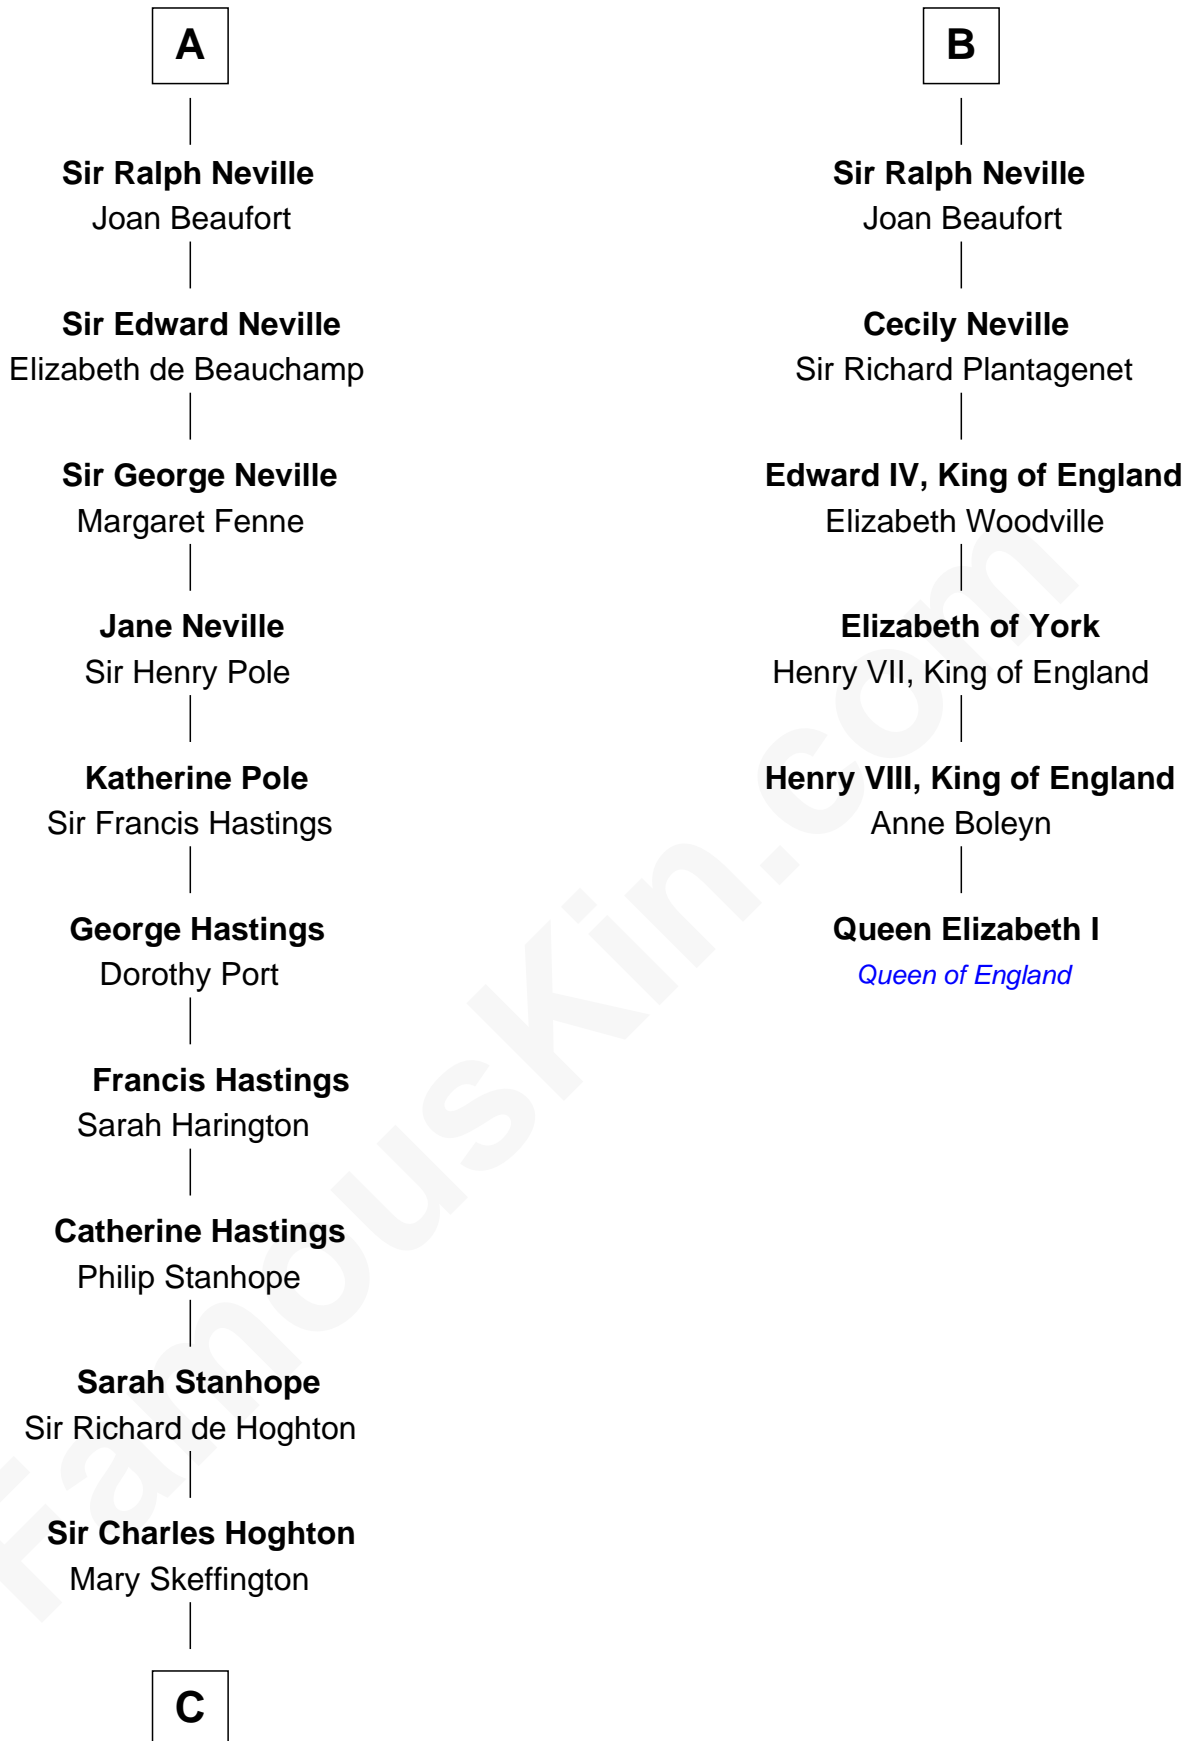

### Lewis Carroll

*Author of Alice in Wonderland*

12th cousin 9 times removed of

### Queen Elizabeth I

*Queen of England*

**Richard de Clare**

Aoife MacMurrough

**C**

—  
**Lucy Hoghton**  
Thomas Lutwidge

—  
**Henry Lutwidge**  
Jane Molyneux

—  
**Charles Lutwidge**  
Elizabeth Anne Dodgson