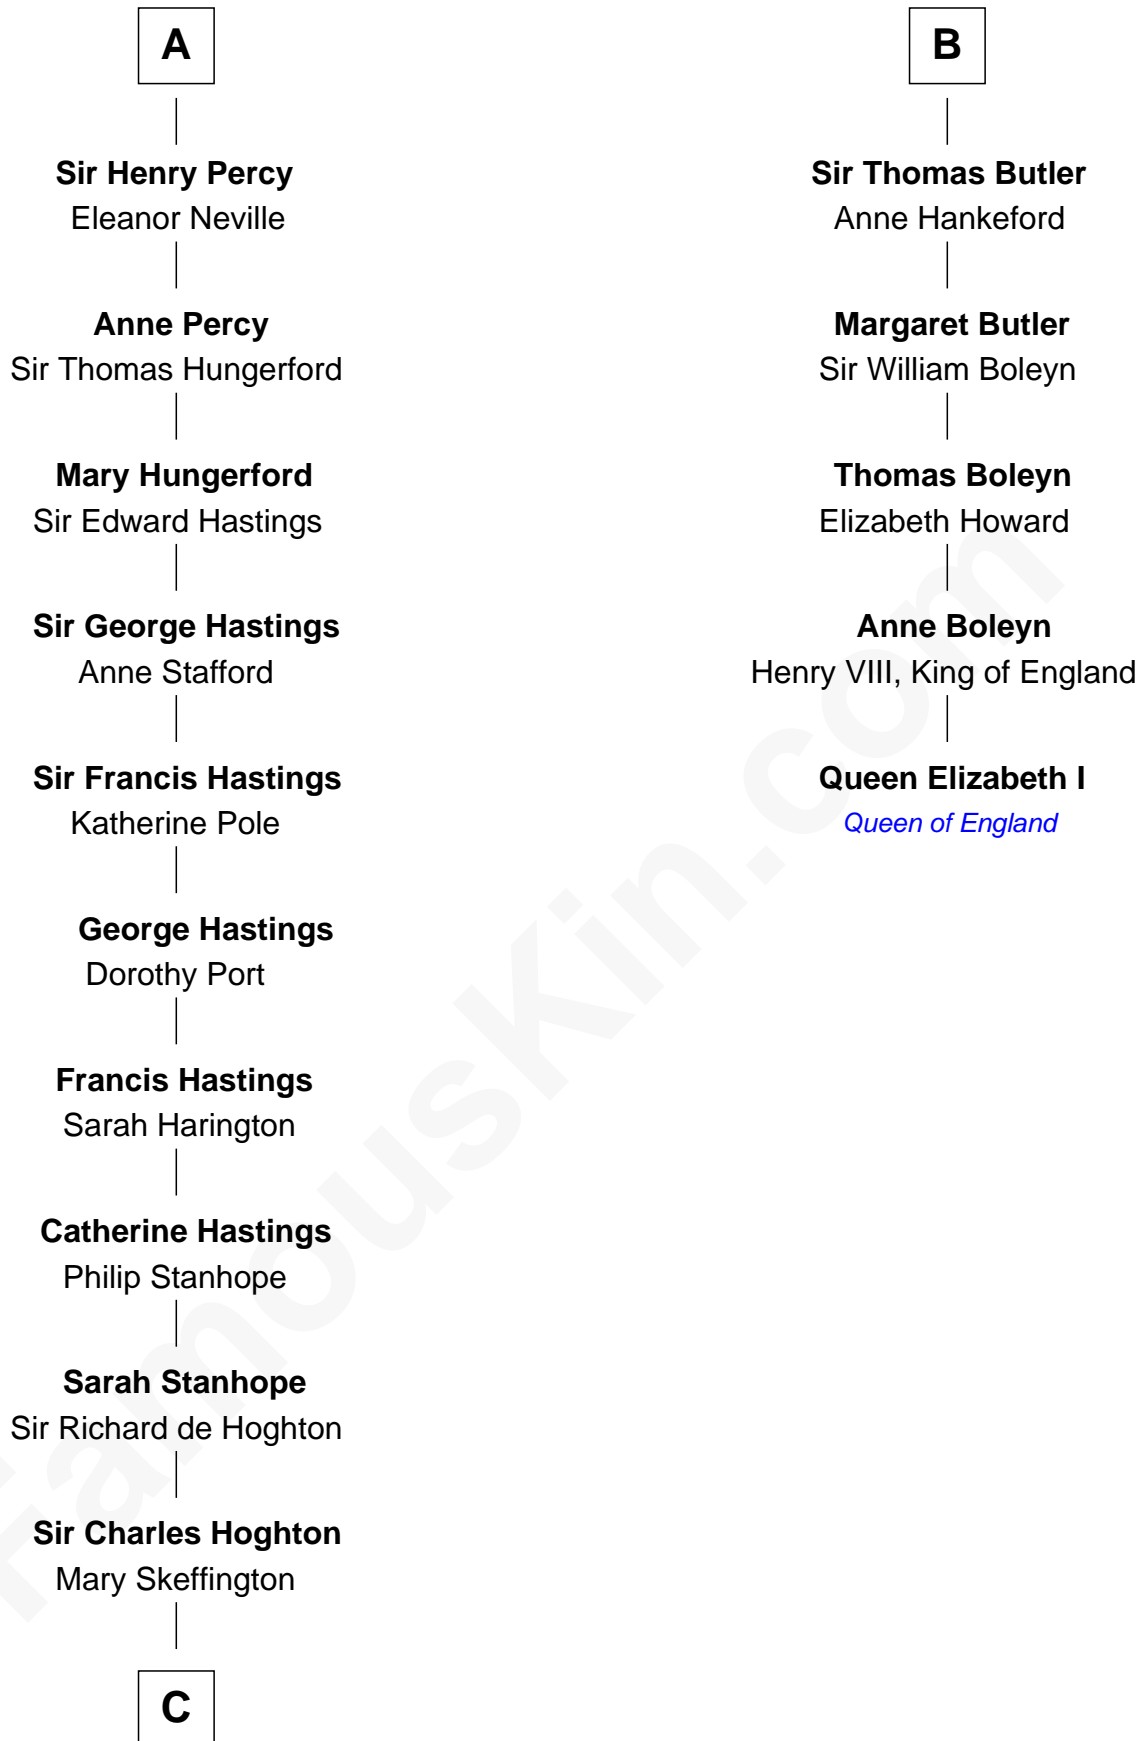

FamousKin.com

Relationship Chart of

Lewis Carroll

Author of Alice in Wonderland

11th cousin 10 times removed of

Queen Elizabeth I

Queen of England

Sir Gerald de Prendergast

C

—
Lucy Hoghton
Thomas Lutwidge

—
Henry Lutwidge
Jane Molyneux

—
Charles Lutwidge
Elizabeth Anne Dodgson

—
Frances Jane Lutwidge
Rev. Charles Dodgson

—
Lewis Carroll
Author of Alice in Wonderland

FamousKin.com