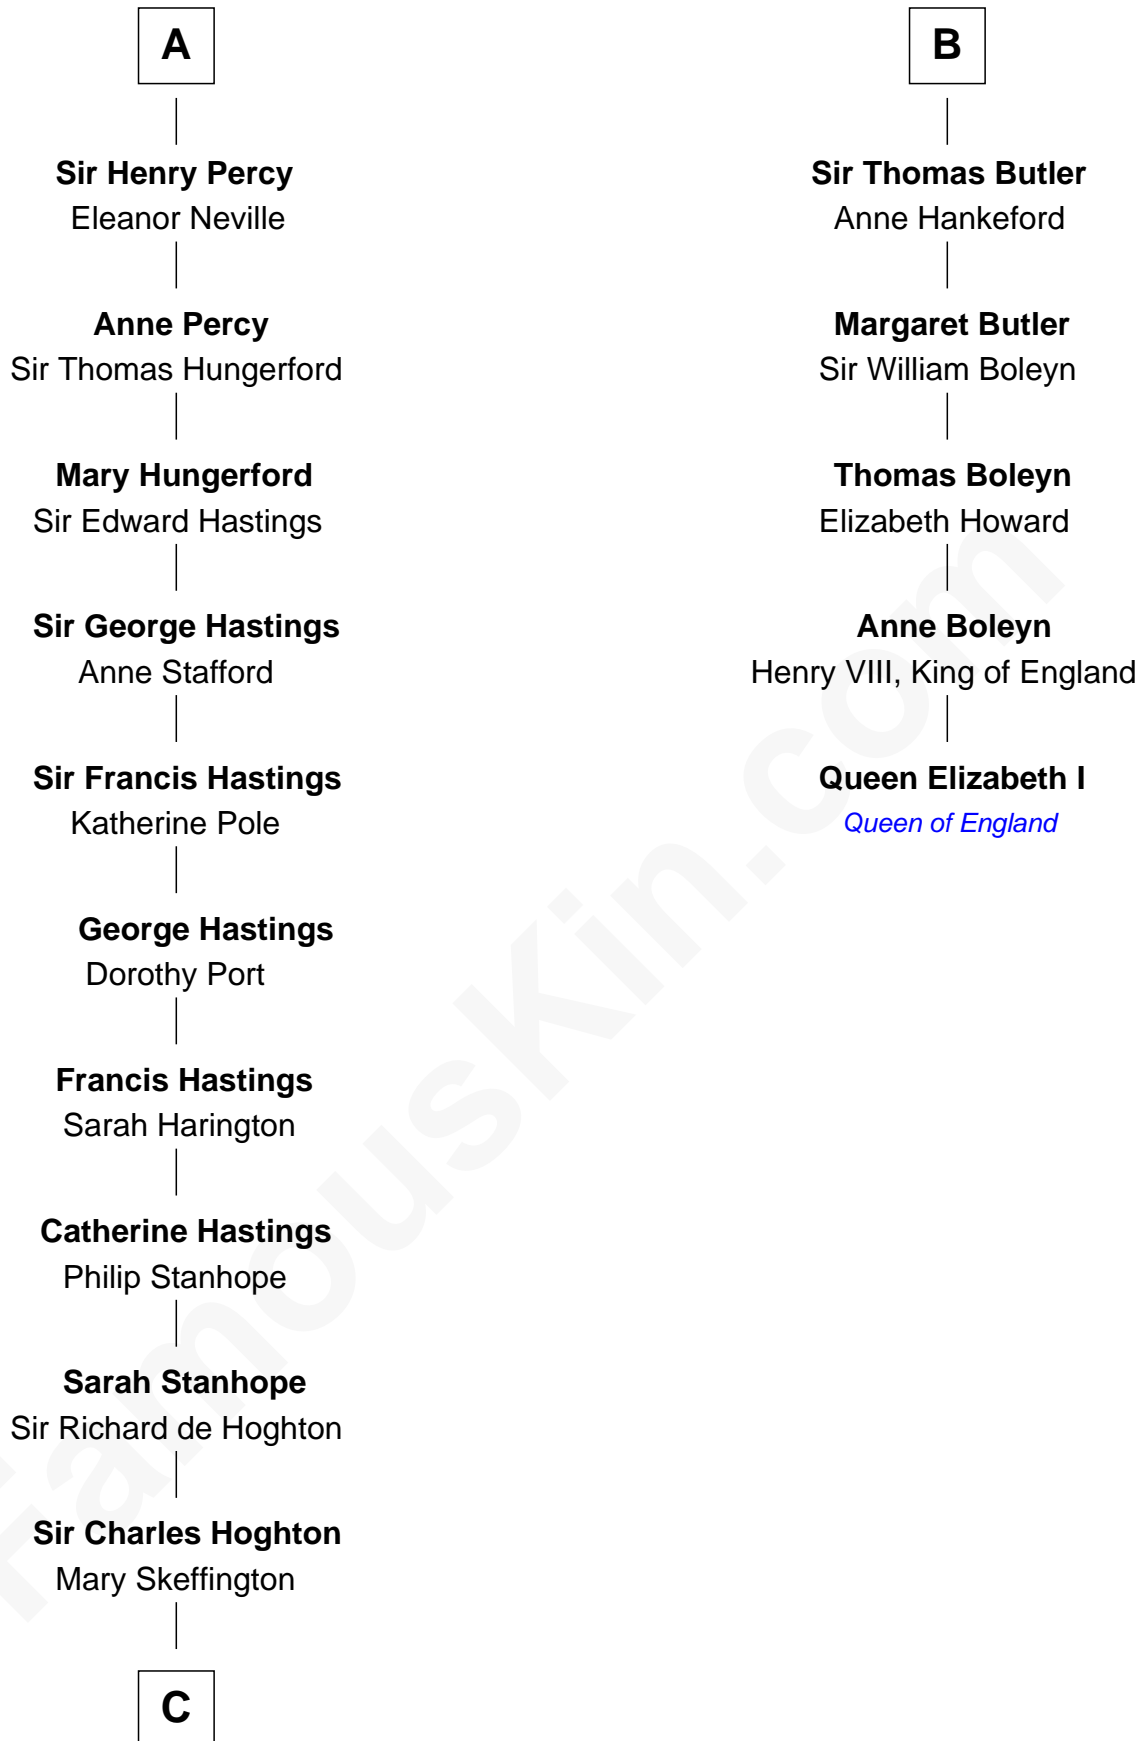

FamousKin.com

Relationship Chart of

Lewis Carroll

Author of Alice in Wonderland

11th cousin 10 times removed of

Queen Elizabeth I

Queen of England

C

—
Lucy Hoghton
Thomas Lutwidge

—
Henry Lutwidge
Jane Molyneux

—
Charles Lutwidge
Elizabeth Anne Dodgson

—
Frances Jane Lutwidge
Rev. Charles Dodgson

—
Lewis Carroll
Author of Alice in Wonderland