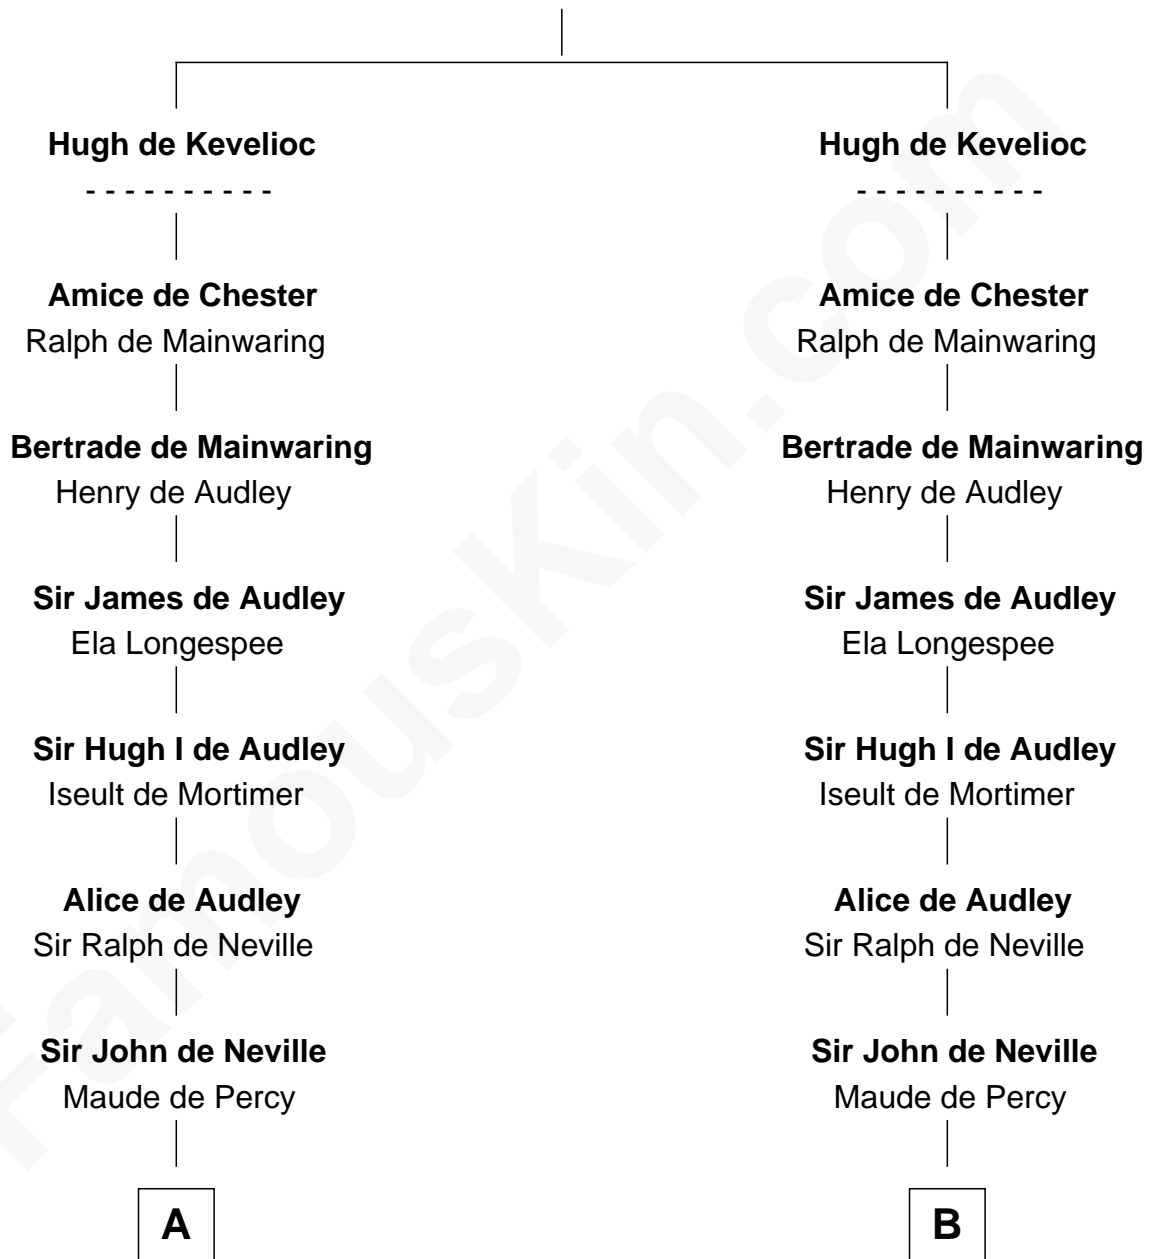

FamousKin.com

Relationship Chart of

Lewis Carroll

Author of Alice in Wonderland

12th cousin 9 times removed of

Queen Elizabeth I

Queen of England

Sir Ranulf de Gernons

Maud of Gloucester

C

—
Lucy Hoghton
Thomas Lutwidge

—
Henry Lutwidge
Jane Molyneux

—
Charles Lutwidge
Elizabeth Anne Dodgson

—
Frances Jane Lutwidge
Rev. Charles Dodgson

—
Lewis Carroll
Author of Alice in Wonderland

FamousKin.com