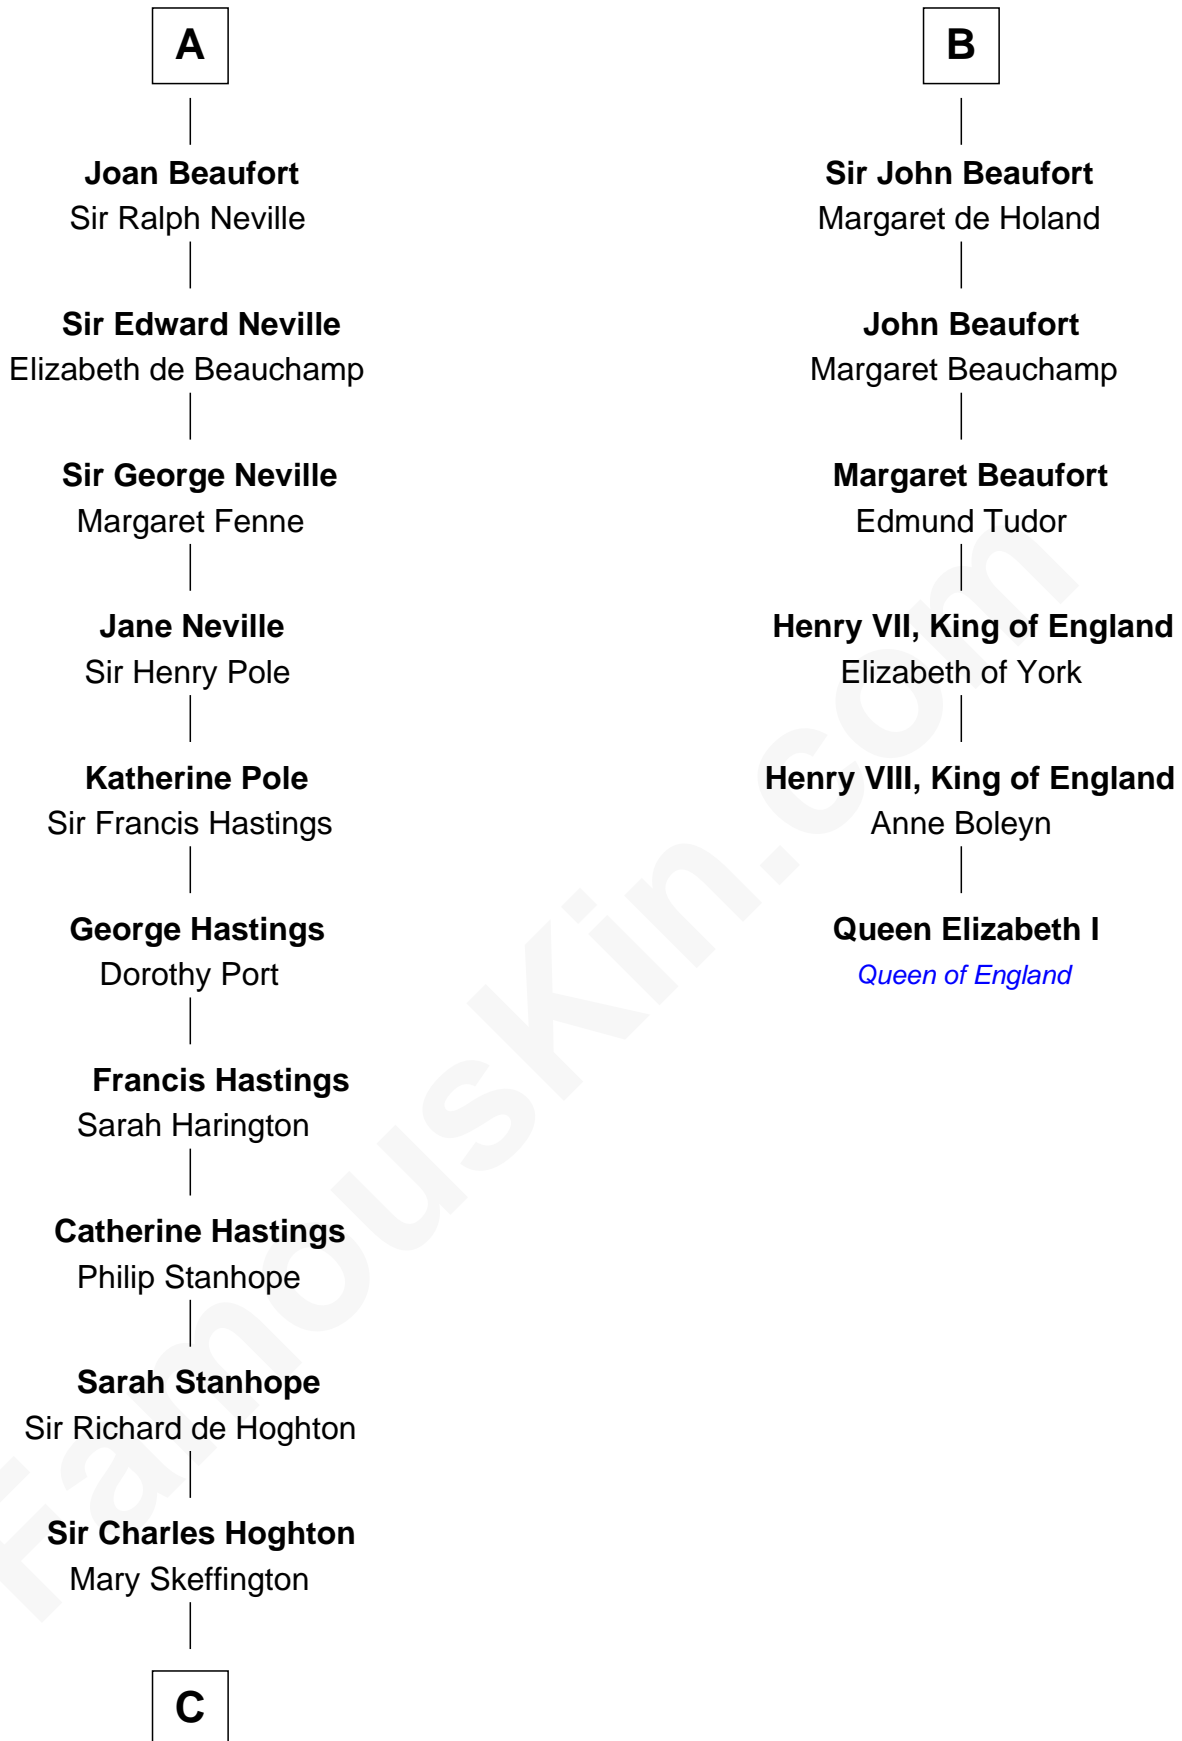

## Relationship Chart of Lewis Carroll

*Author of Alice in Wonderland*

12th cousin 9 times removed of

## Queen Elizabeth I

*Queen of England*

**Alfonso II, King of Aragon**

Sancha of Castile

**C**

—  
**Lucy Hoghton**  
Thomas Lutwidge

—  
**Henry Lutwidge**  
Jane Molyneux

—  
**Charles Lutwidge**  
Elizabeth Anne Dodgson

—  
**Frances Jane Lutwidge**  
Rev. Charles Dodgson

—  
**Lewis Carroll**  
*Author of Alice in Wonderland*

FamousKin.com