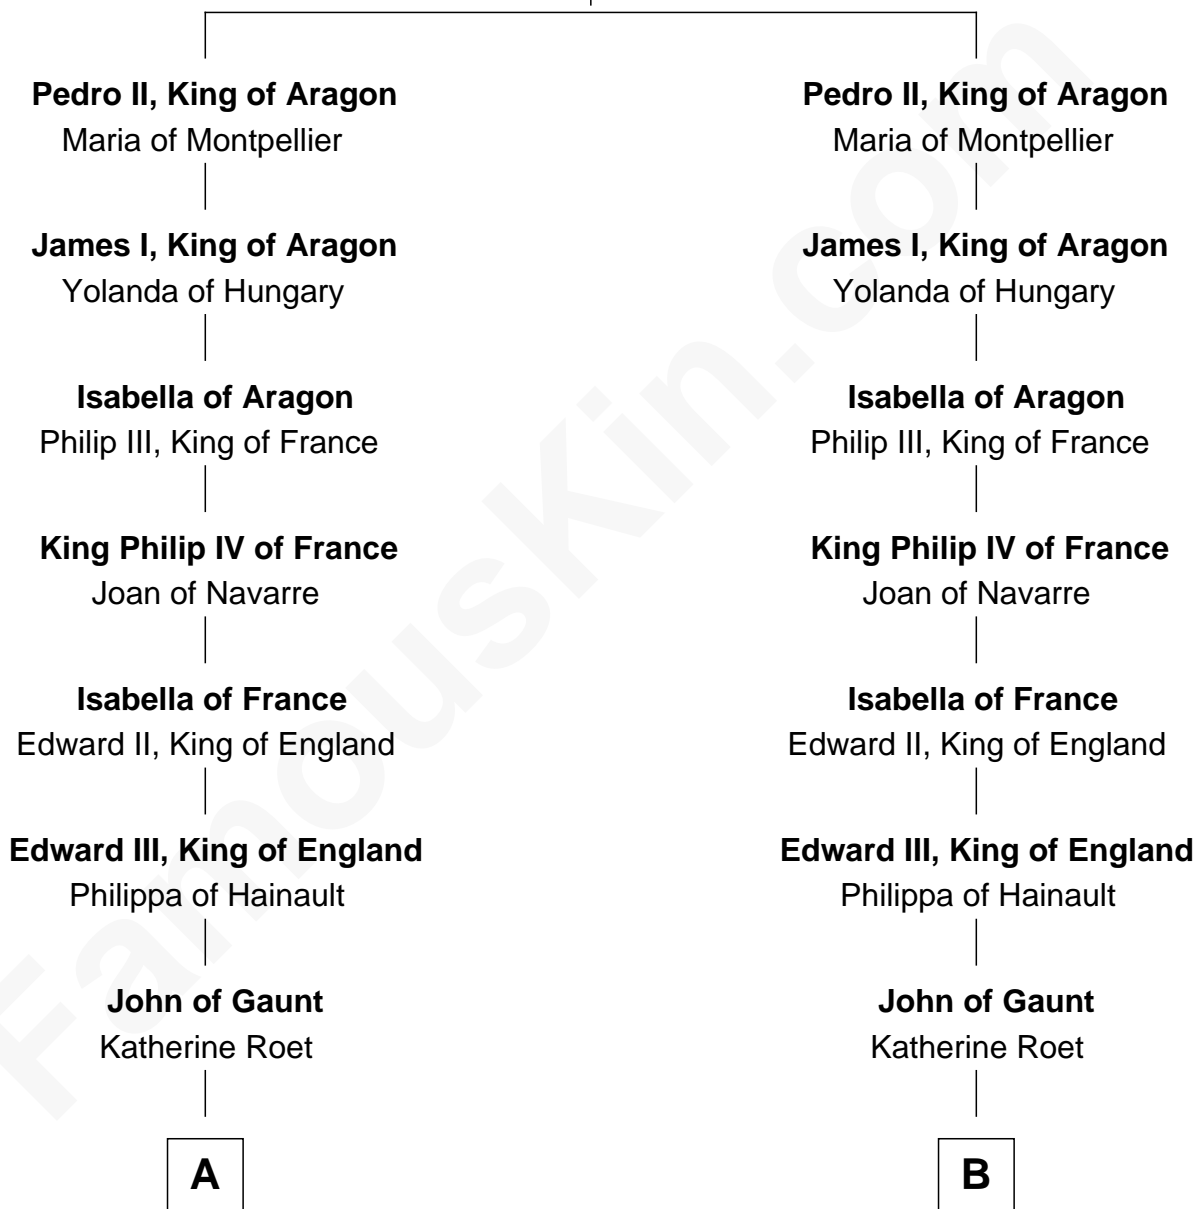

## Relationship Chart of Lewis Carroll

*Author of Alice in Wonderland*

12th cousin 9 times removed of

## Queen Elizabeth I

*Queen of England*

**Alfonso II, King of Aragon**

Sancha of Castile

**C**

—  
**Lucy Hoghton**  
Thomas Lutwidge

—  
**Henry Lutwidge**  
Jane Molyneux

—  
**Charles Lutwidge**  
Elizabeth Anne Dodgson