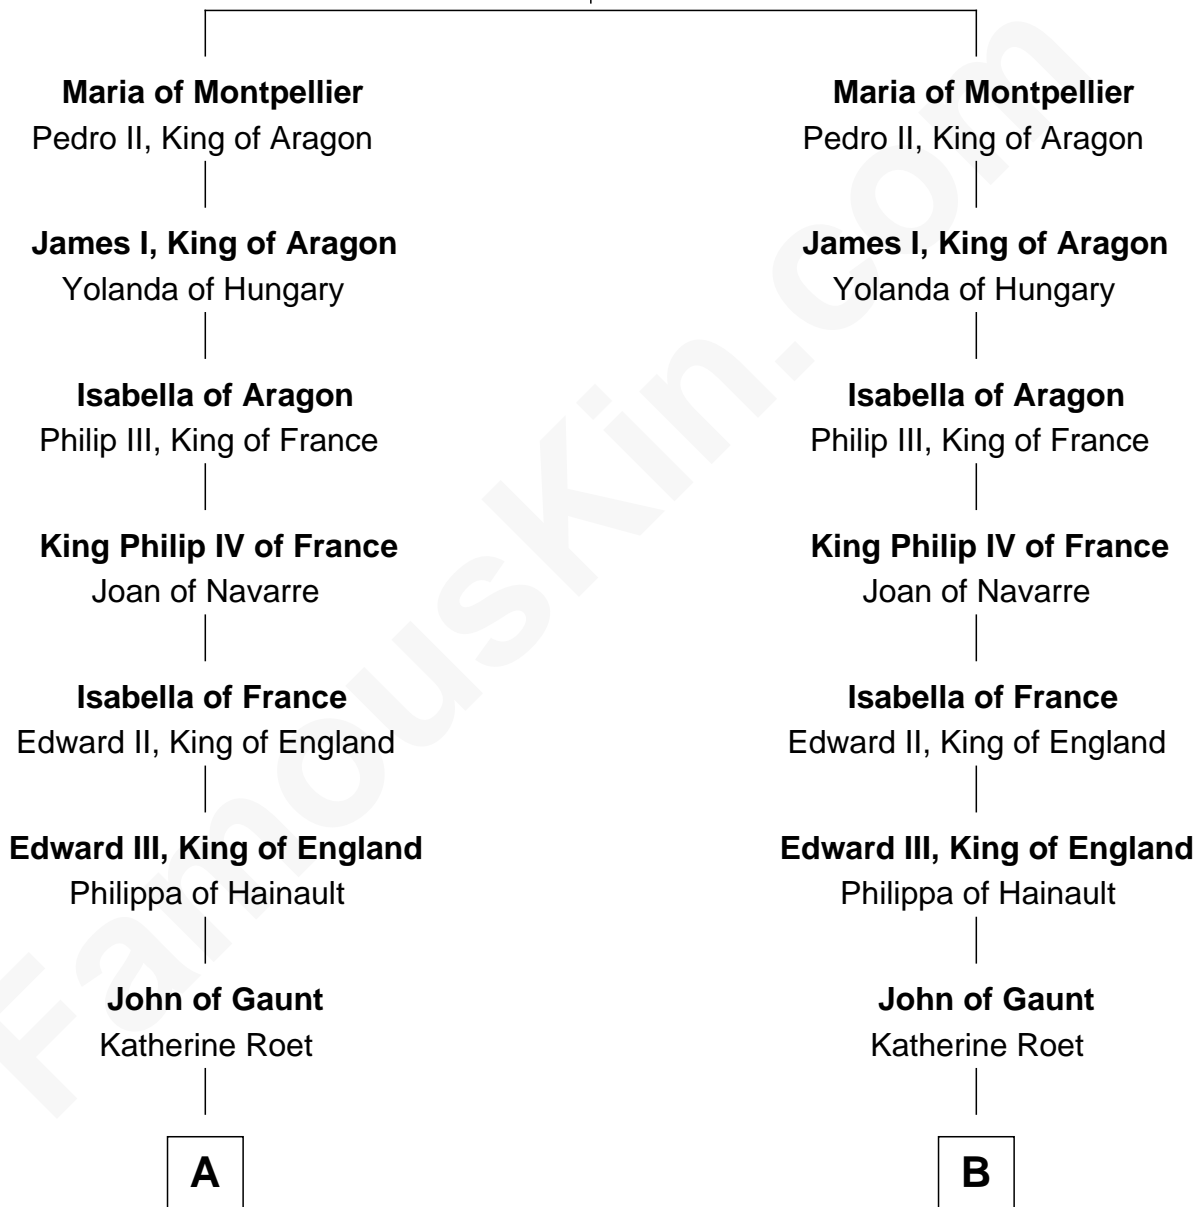

## Relationship Chart of

### Lewis Carroll

*Author of Alice in Wonderland*

12th cousin 9 times removed of

### Queen Elizabeth I

*Queen of England*

**William VIII de Montpellier**

Eudoxia Comnenus

**C**

—  
**Lucy Hoghton**  
Thomas Lutwidge

—  
**Henry Lutwidge**  
Jane Molyneux

—  
**Charles Lutwidge**  
Elizabeth Anne Dodgson