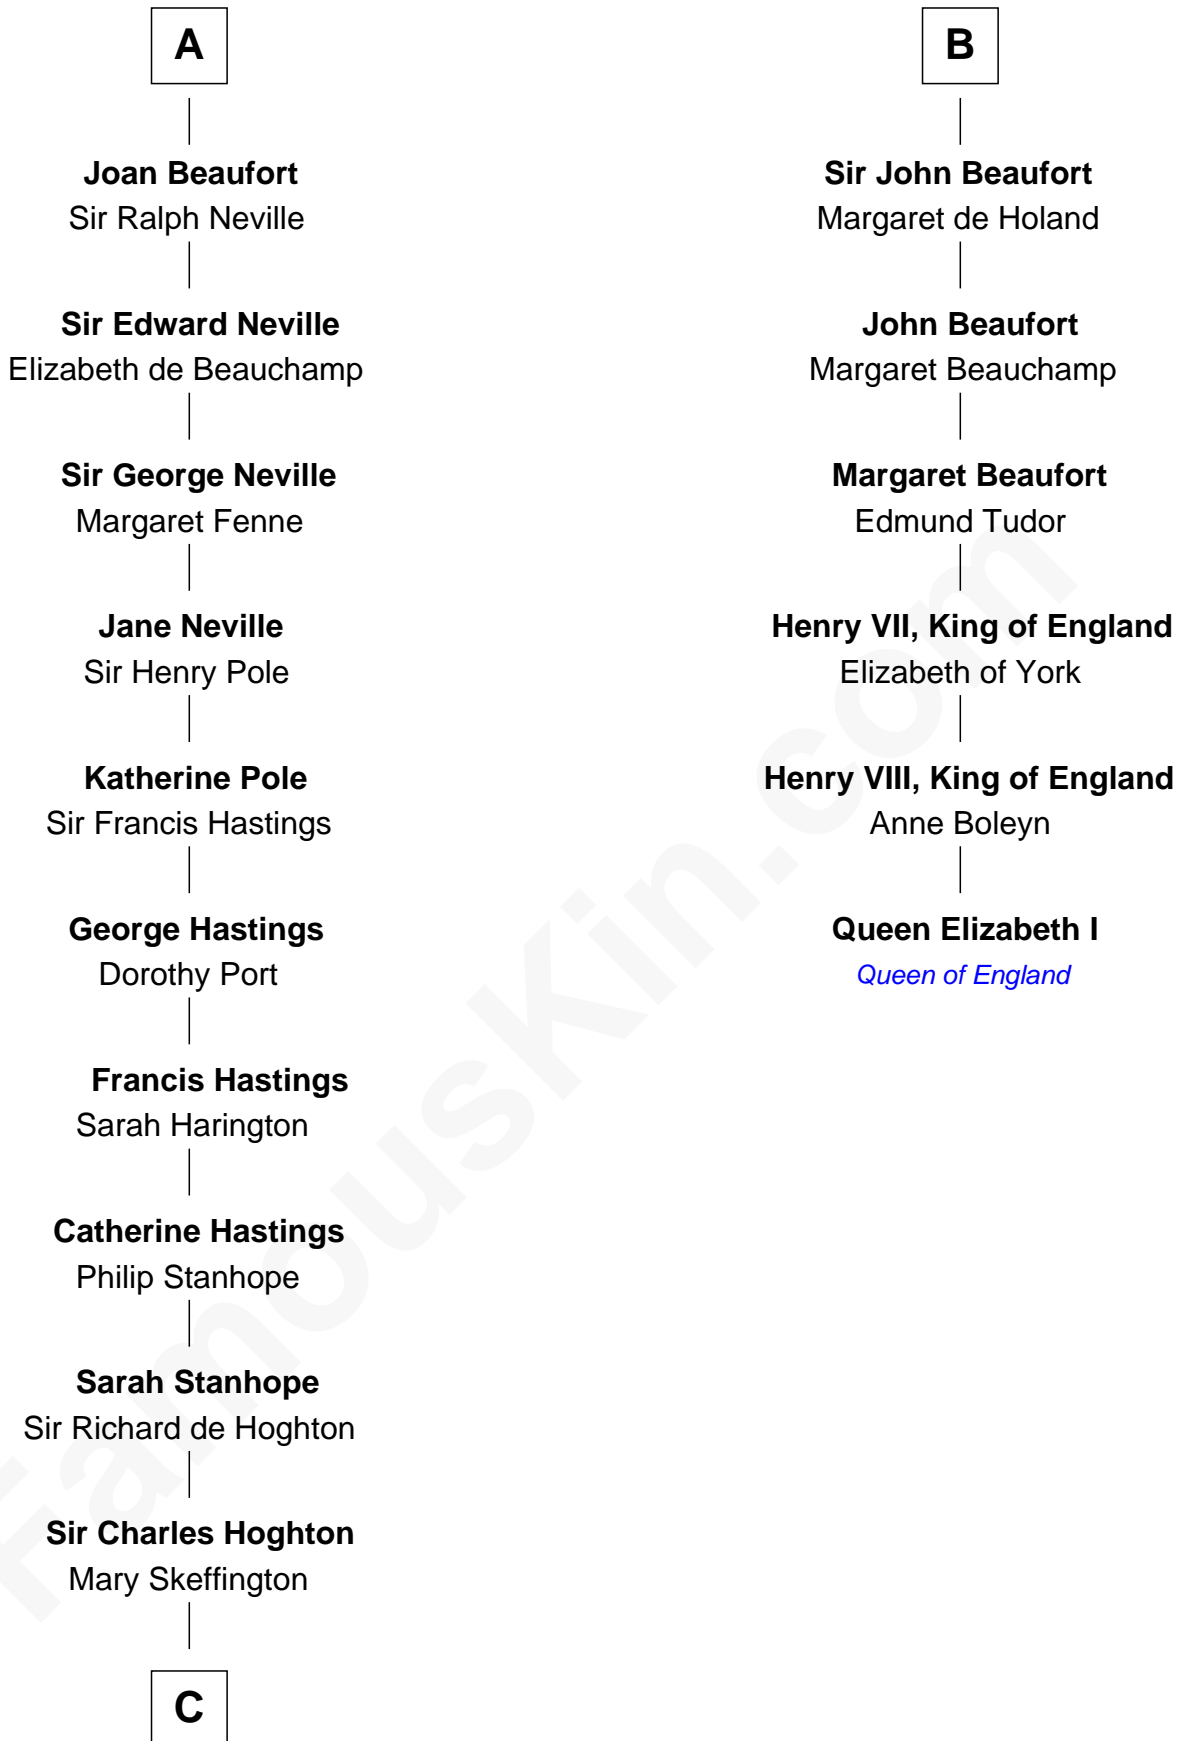

### Lewis Carroll

*Author of Alice in Wonderland*

12th cousin 9 times removed of

### Queen Elizabeth I

*Queen of England*

**William VIII de Montpellier**

Eudoxia Comnenus

**C**

—  
**Lucy Hoghton**  
Thomas Lutwidge

—  
**Henry Lutwidge**  
Jane Molyneux

—  
**Charles Lutwidge**  
Elizabeth Anne Dodgson

—  
**Frances Jane Lutwidge**  
Rev. Charles Dodgson

—  
**Lewis Carroll**  
*Author of Alice in Wonderland*

FamousKin.com