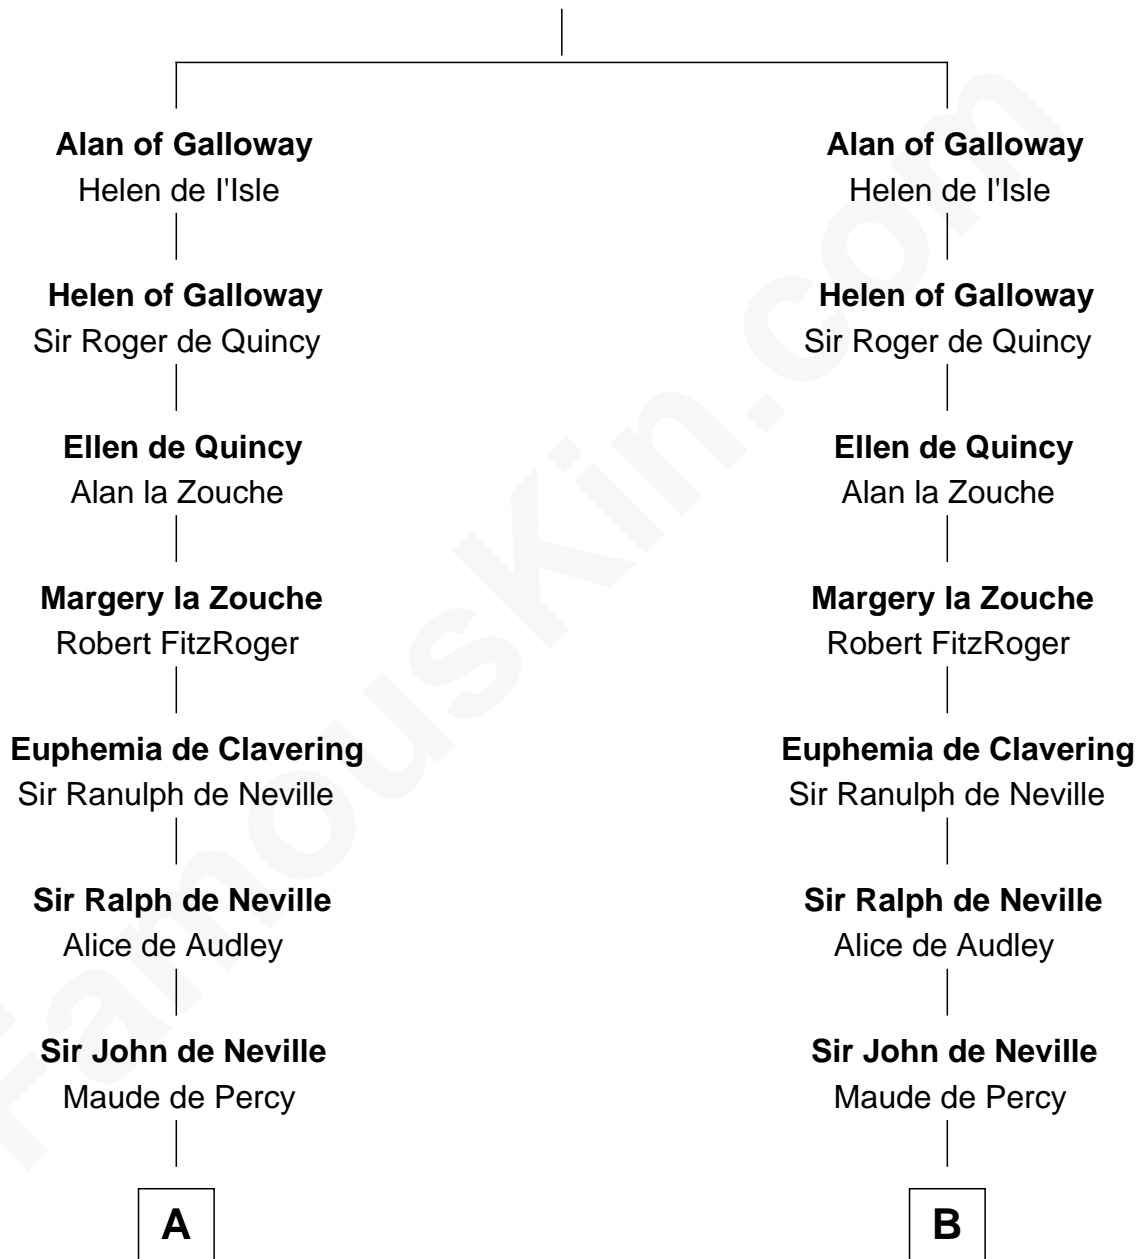

FamousKin.com

Relationship Chart of

Lewis Carroll

Author of Alice in Wonderland

12th cousin 9 times removed of

Queen Elizabeth I

Queen of England

Roland of Galloway

Helena de Morville

C

—
Lucy Hoghton
Thomas Lutwidge

—
Henry Lutwidge
Jane Molyneux

—
Charles Lutwidge
Elizabeth Anne Dodgson

—
Frances Jane Lutwidge
Rev. Charles Dodgson

—
Lewis Carroll
Author of Alice in Wonderland