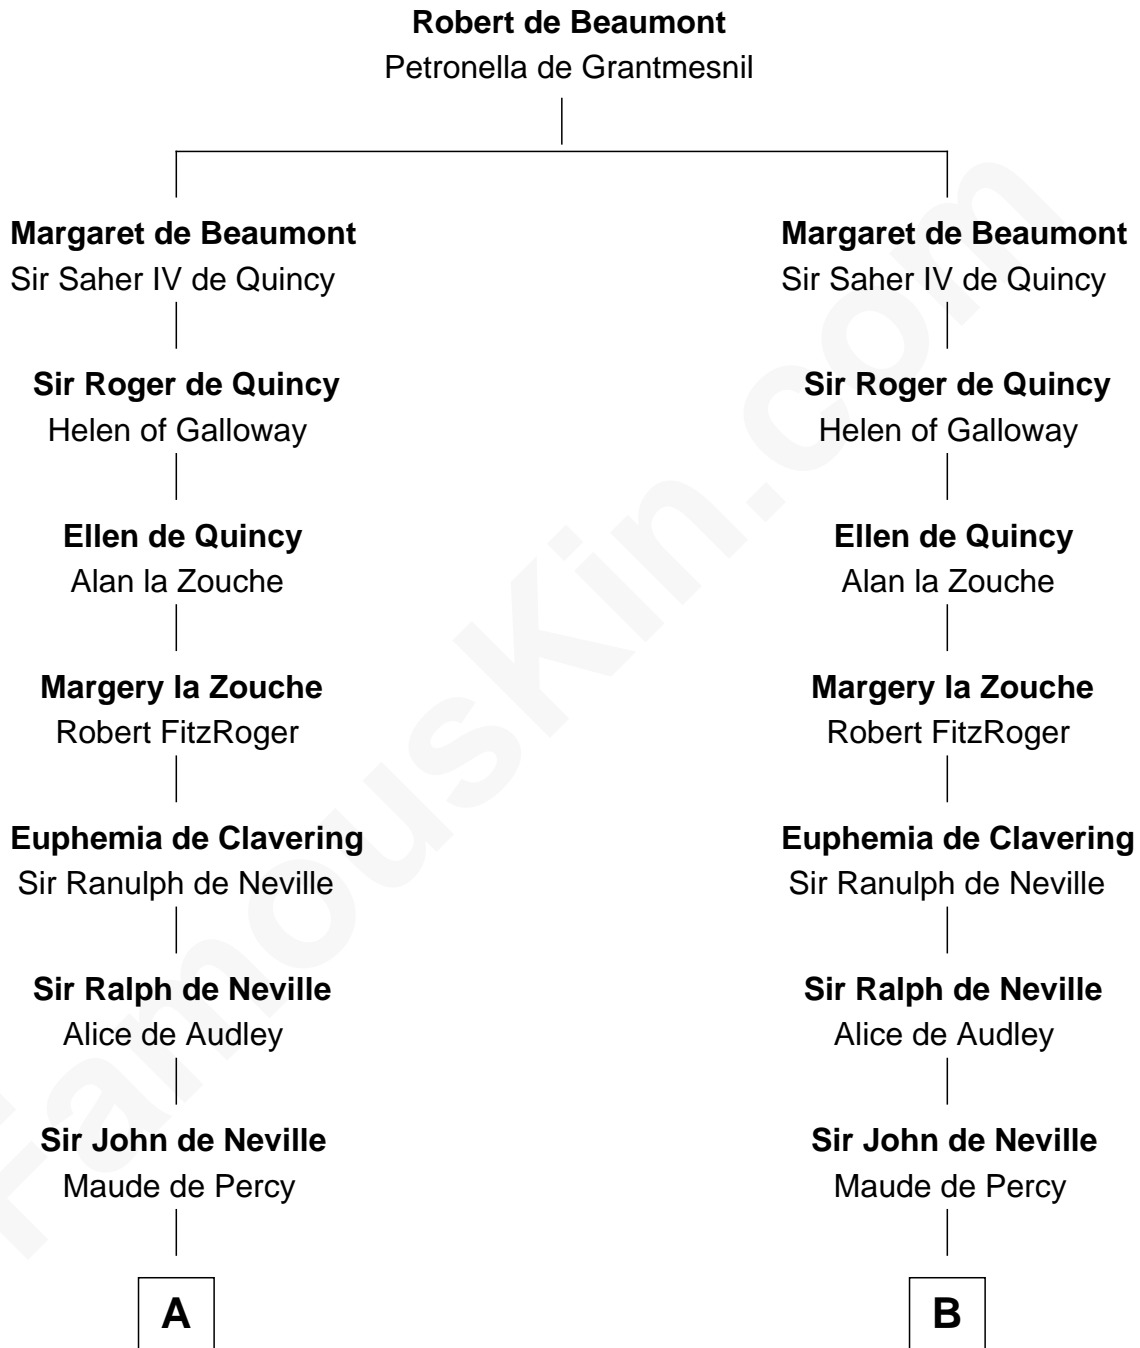

FamousKin.com

Relationship Chart of Lewis Carroll

Author of Alice in Wonderland

12th cousin 9 times removed of

Queen Elizabeth I
Queen of England

C

—
Lucy Hoghton
Thomas Lutwidge

—
Henry Lutwidge
Jane Molyneux

—
Charles Lutwidge
Elizabeth Anne Dodgson

—
Frances Jane Lutwidge
Rev. Charles Dodgson

—
Lewis Carroll
Author of Alice in Wonderland