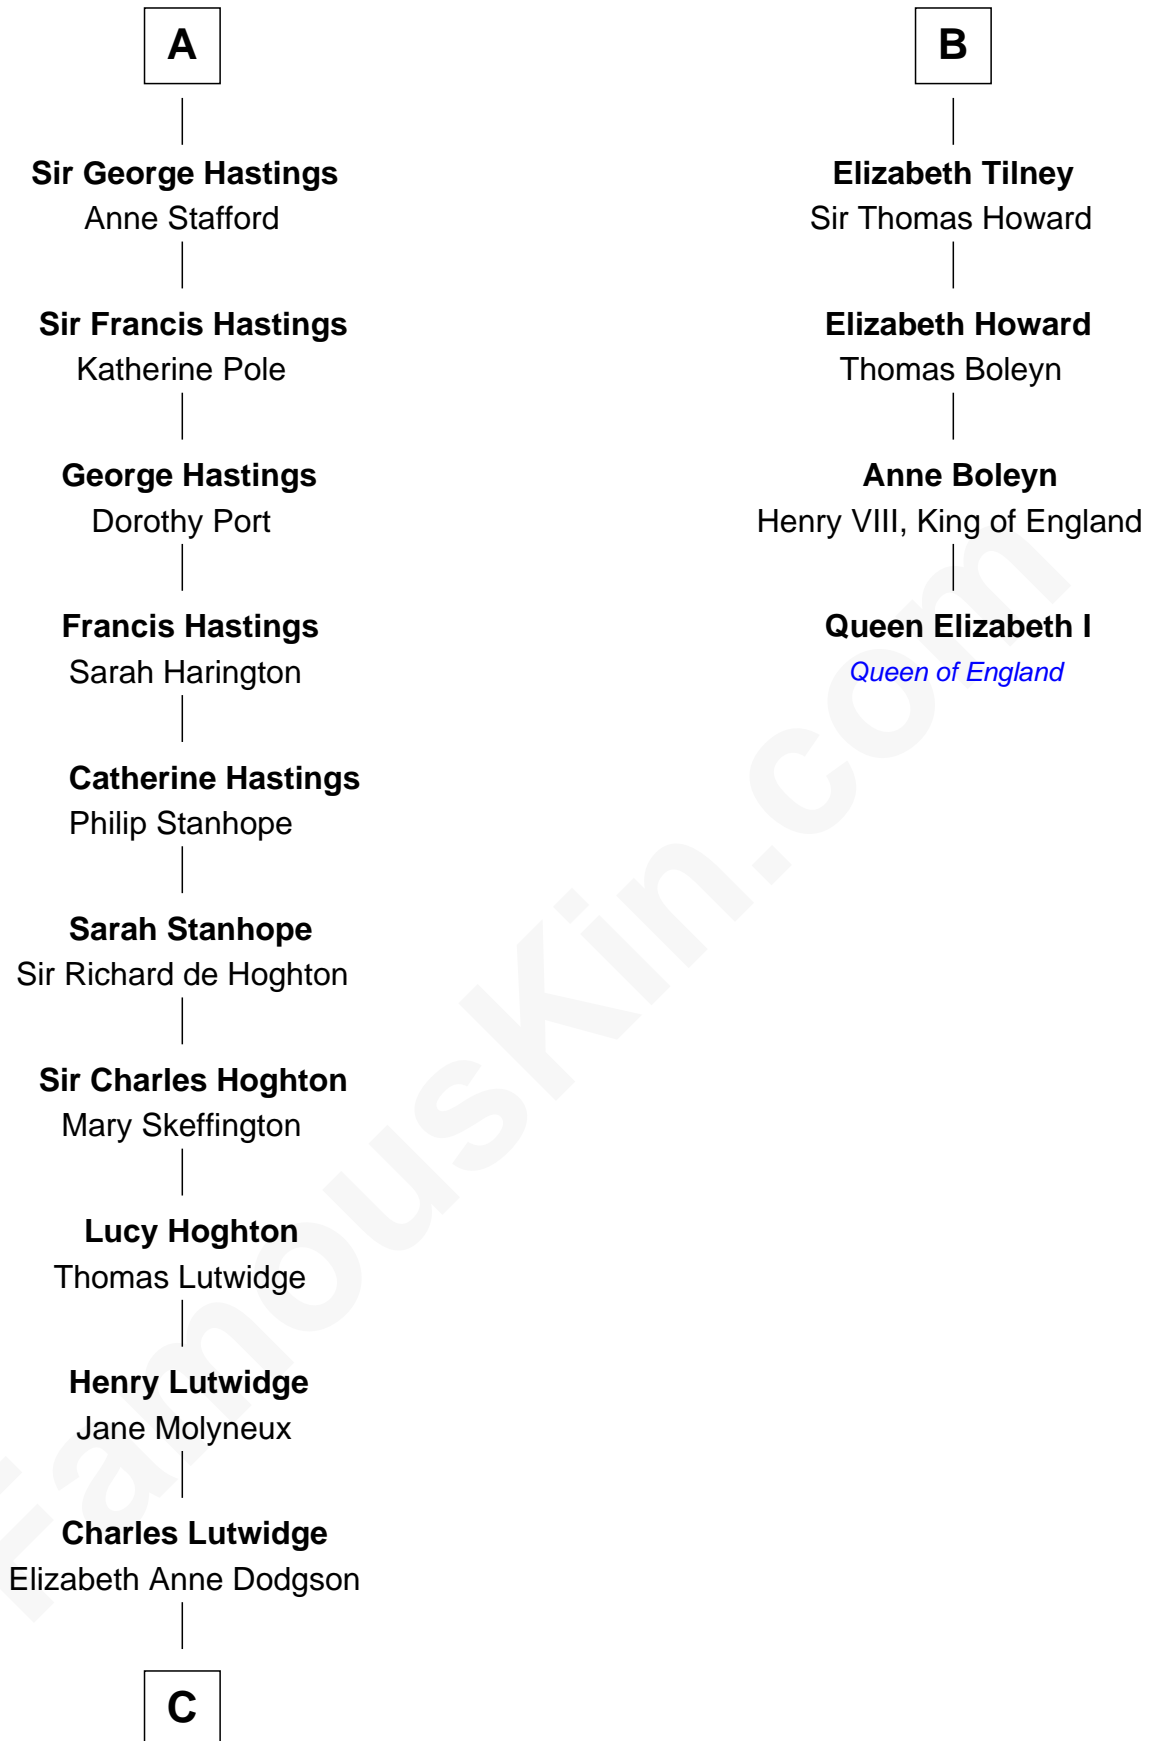

## Relationship Chart of

### Lewis Carroll

*Author of Alice in Wonderland*

10th cousin 8 times removed of

### Queen Elizabeth I

*Queen of England*

**C**

—  
**Frances Jane Lutwidge**

Rev. Charles Dodgson

—  
**Lewis Carroll**

*Author of Alice in Wonderland*

FamousKin.com