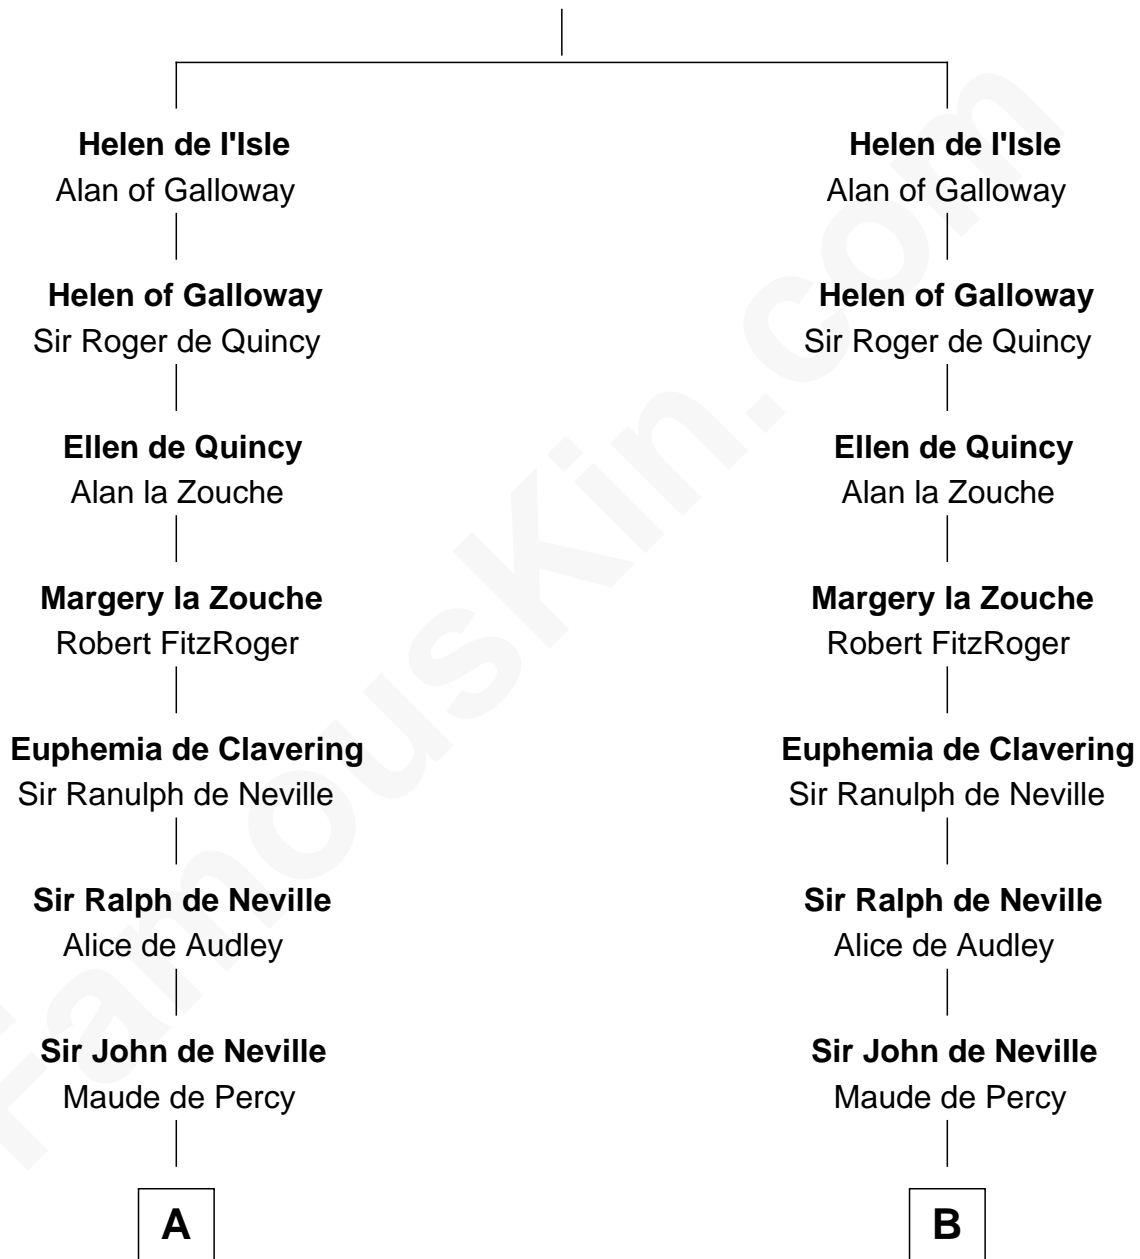

FamousKin.com

Relationship Chart of Lewis Carroll

Author of Alice in Wonderland

12th cousin 9 times removed of

Queen Elizabeth I
Queen of England

Reginald de l'Isle
Fonia of Moray

C

—
Lucy Hoghton
Thomas Lutwidge

—
Henry Lutwidge
Jane Molyneux

—
Charles Lutwidge
Elizabeth Anne Dodgson

—
Frances Jane Lutwidge
Rev. Charles Dodgson

—
Lewis Carroll
Author of Alice in Wonderland

FamousKin.com