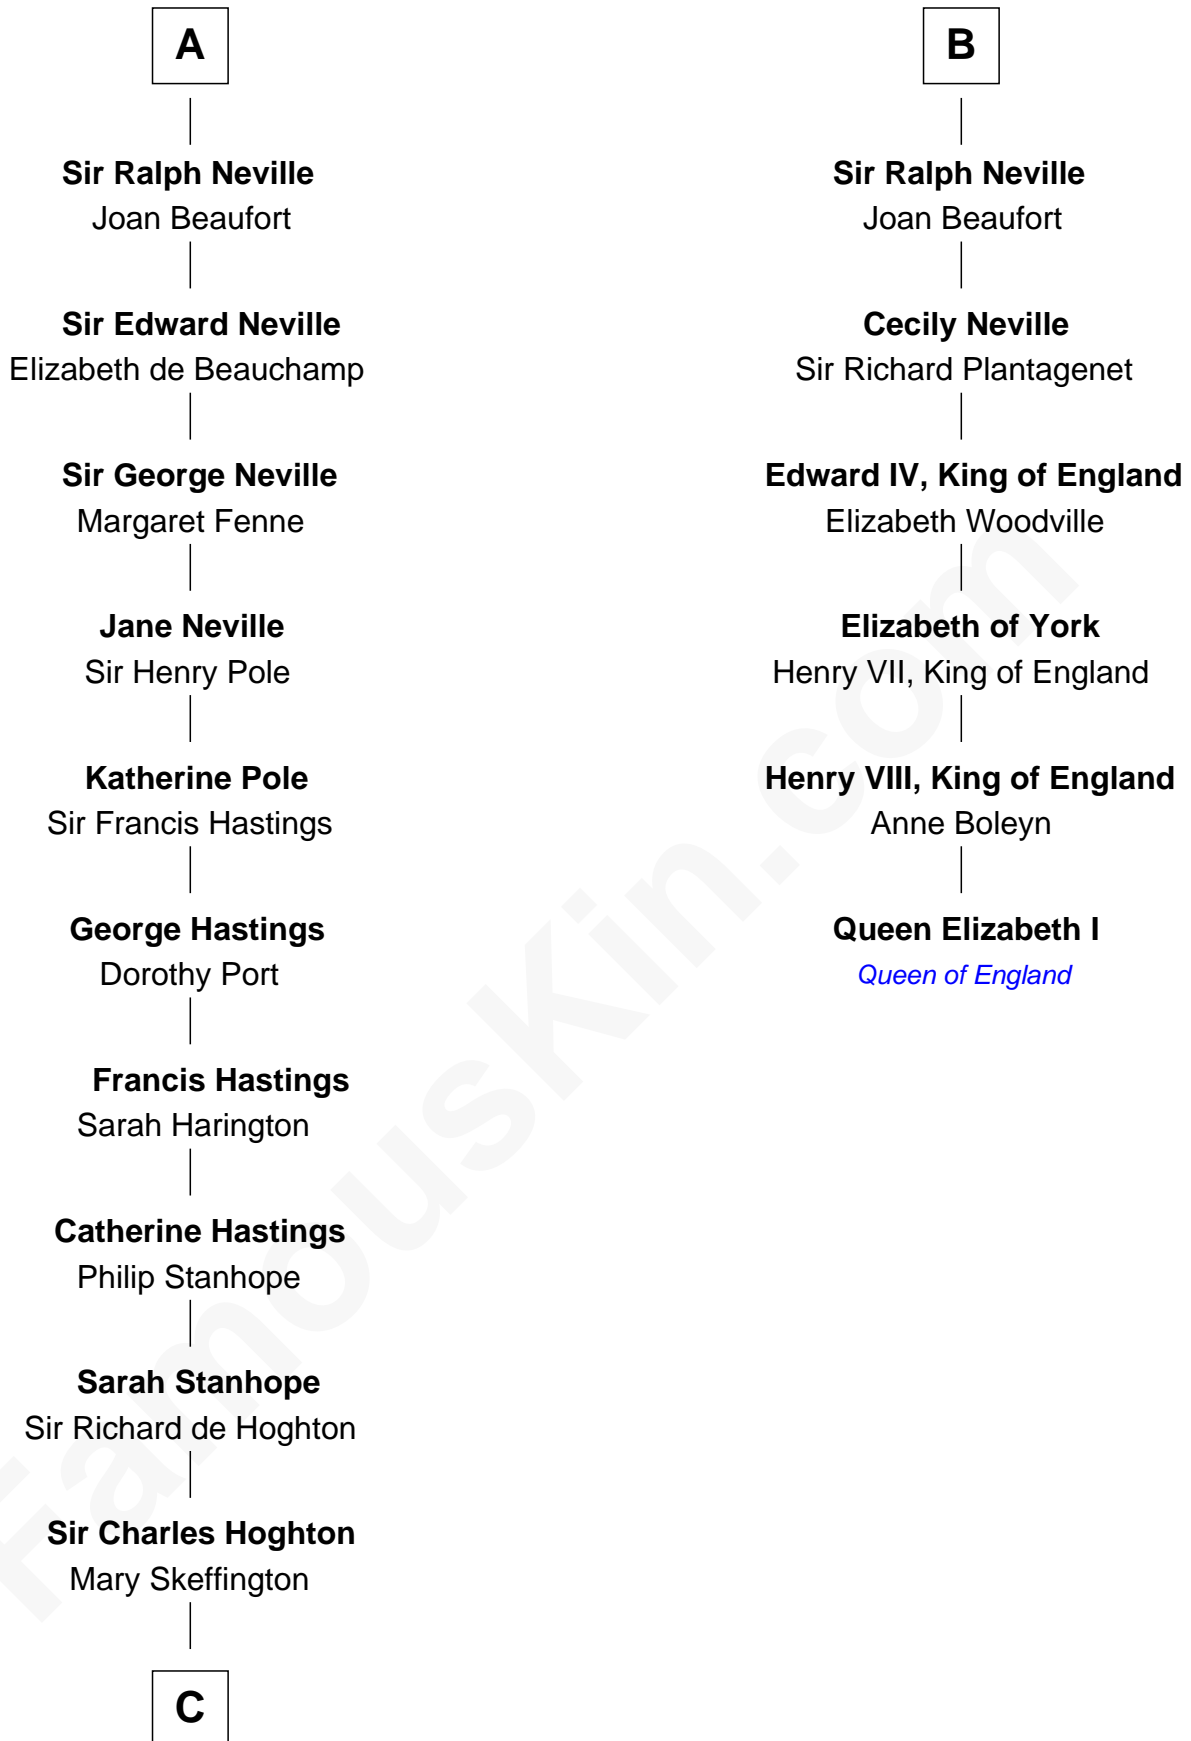

FamousKin.com

Relationship Chart of Lewis Carroll

Author of Alice in Wonderland

12th cousin 9 times removed of

Queen Elizabeth I
Queen of England

Reginald de l'Isle
Fonia of Moray

C

—
Lucy Hoghton
Thomas Lutwidge

—
Henry Lutwidge
Jane Molyneux

—
Charles Lutwidge
Elizabeth Anne Dodgson

—
Frances Jane Lutwidge
Rev. Charles Dodgson

—
Lewis Carroll
Author of Alice in Wonderland

FamousKin.com