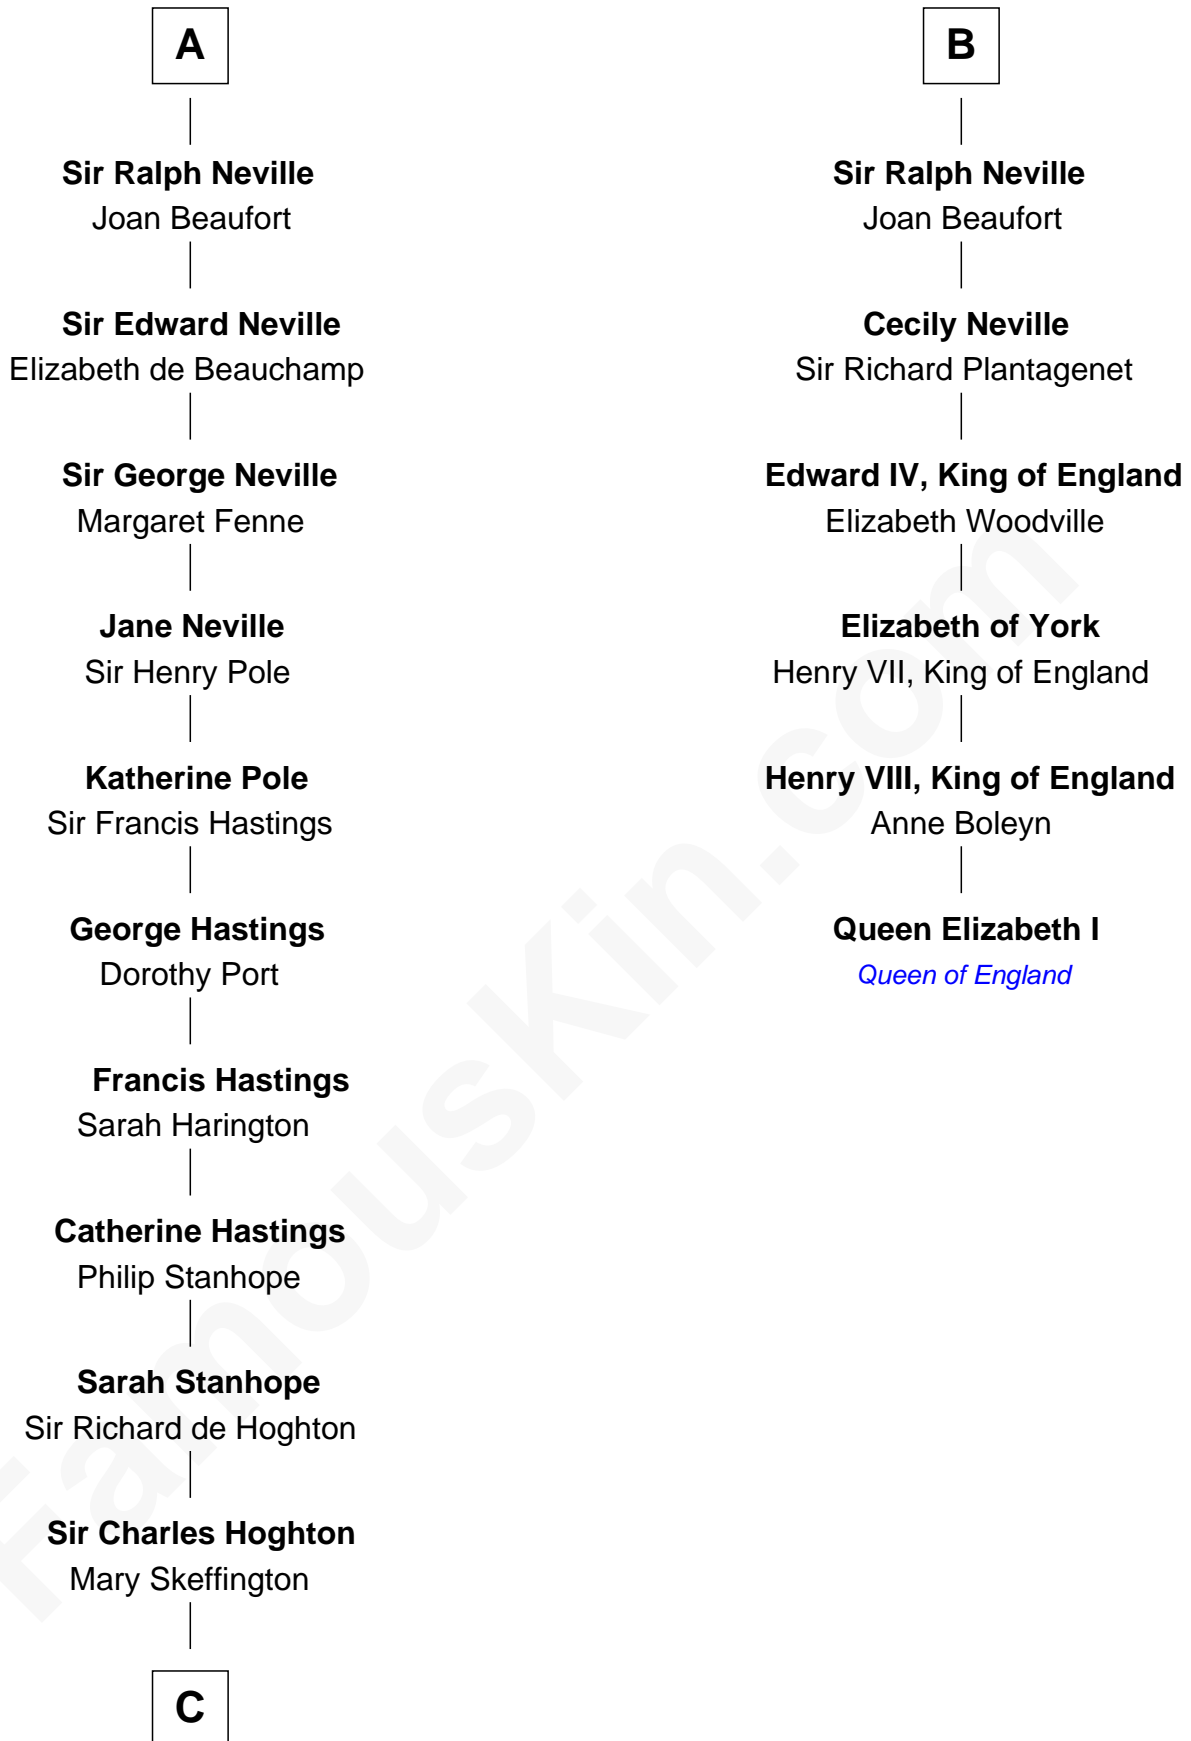

FamousKin.com

Relationship Chart of

Lewis Carroll

Author of Alice in Wonderland

12th cousin 9 times removed of

Queen Elizabeth I

Queen of England

Patrick of Salisbury

Ela Talvas

C

—
Lucy Hoghton
Thomas Lutwidge

—
Henry Lutwidge
Jane Molyneux

—
Charles Lutwidge
Elizabeth Anne Dodgson

—
Frances Jane Lutwidge
Rev. Charles Dodgson

—
Lewis Carroll
Author of Alice in Wonderland