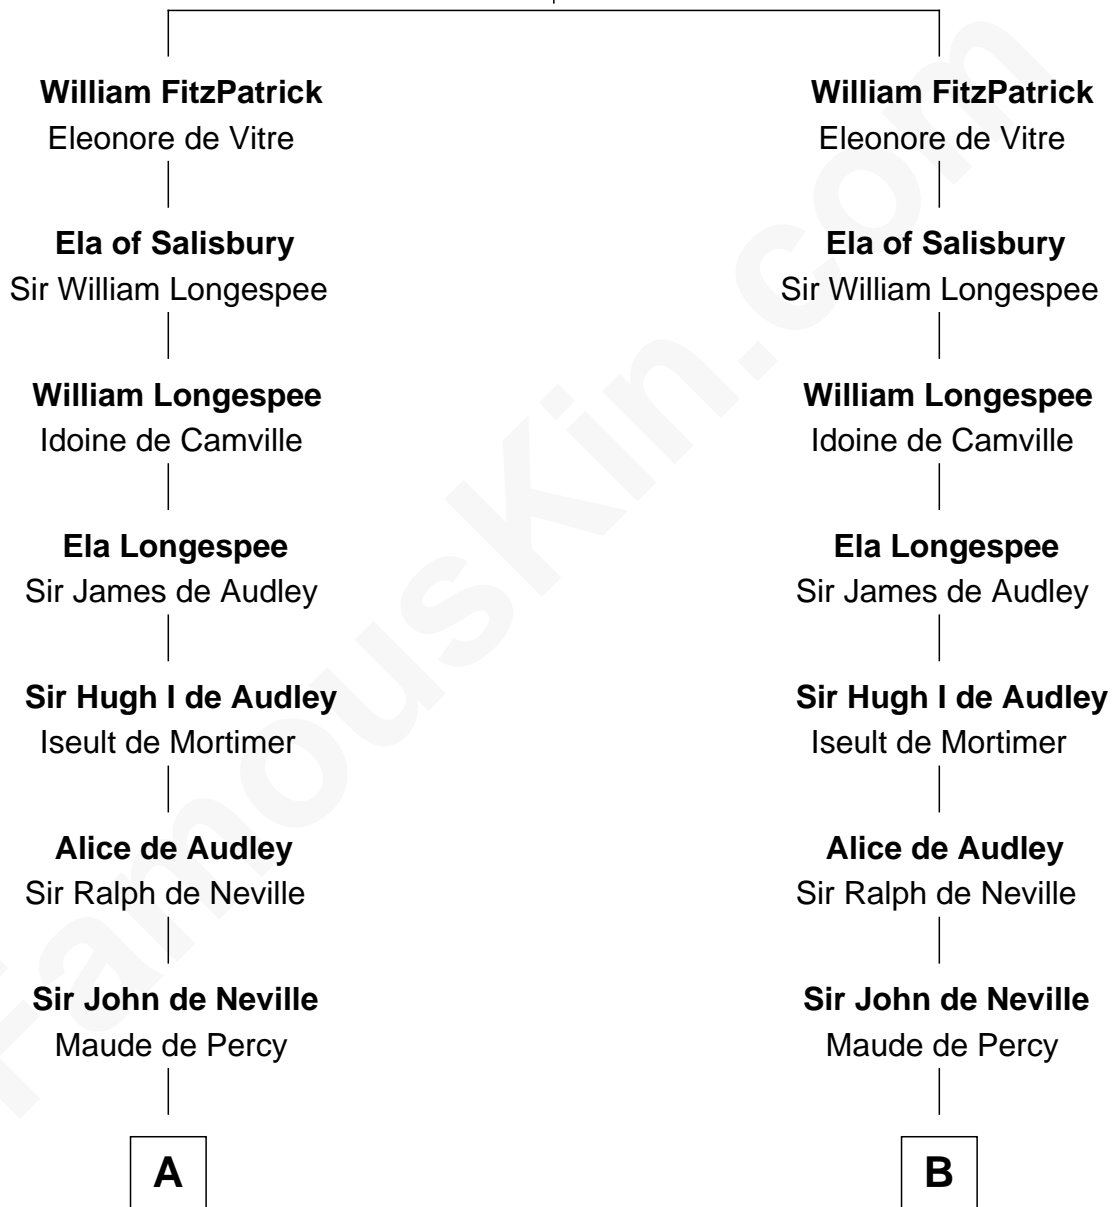

FamousKin.com

Relationship Chart of

Lewis Carroll

Author of Alice in Wonderland

12th cousin 9 times removed of

Queen Elizabeth I

Queen of England

Patrick of Salisbury

Ela Talvas

C

—
Lucy Hoghton
Thomas Lutwidge

—
Henry Lutwidge
Jane Molyneux

—
Charles Lutwidge
Elizabeth Anne Dodgson

—
Frances Jane Lutwidge
Rev. Charles Dodgson

—
Lewis Carroll
Author of Alice in Wonderland