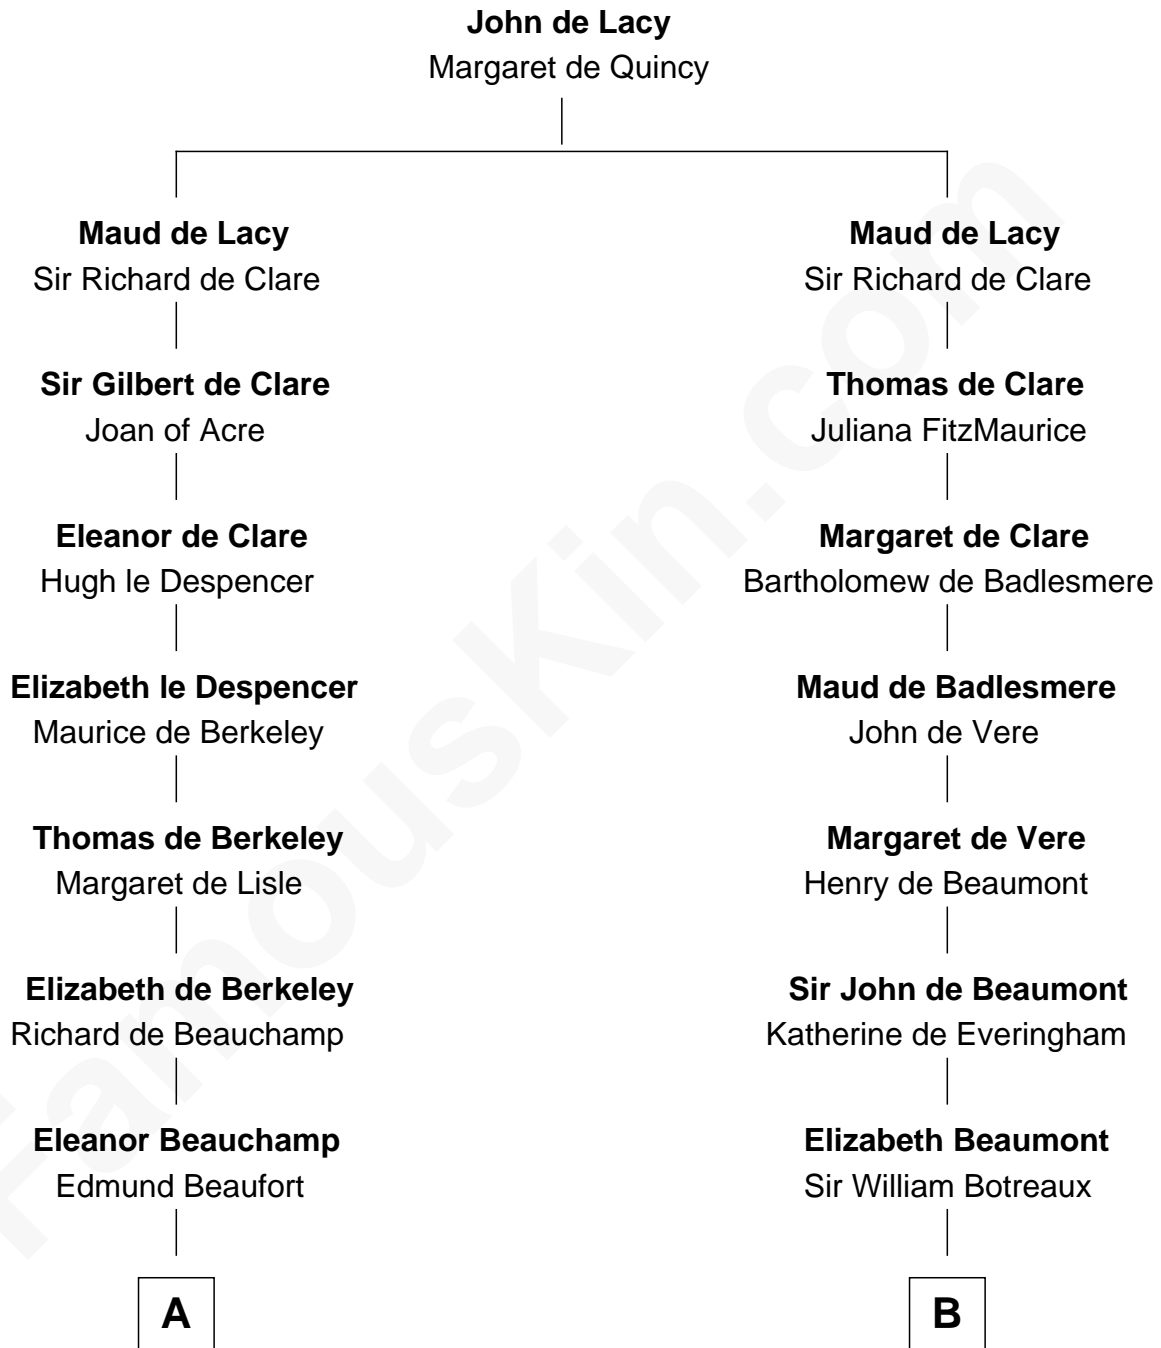

FamousKin.com

Relationship Chart of

Lewis Carroll

Author of Alice in Wonderland

20th cousin 1 time removed of

Sir Charles Tupper

6th Prime Minister of Canada

C

Henry Lutwidge

Jane Molyneux

Charles Lutwidge

Elizabeth Anne Dodgson

Frances Jane Lutwidge

Rev. Charles Dodgson

Lewis Carroll

Author of Alice in Wonderland

D

William Bassett

Abigail Bourne

Mary Bassett

Eliakim Tupper

Charles Tupper

Elizabeth West

Rev. Charles Tupper