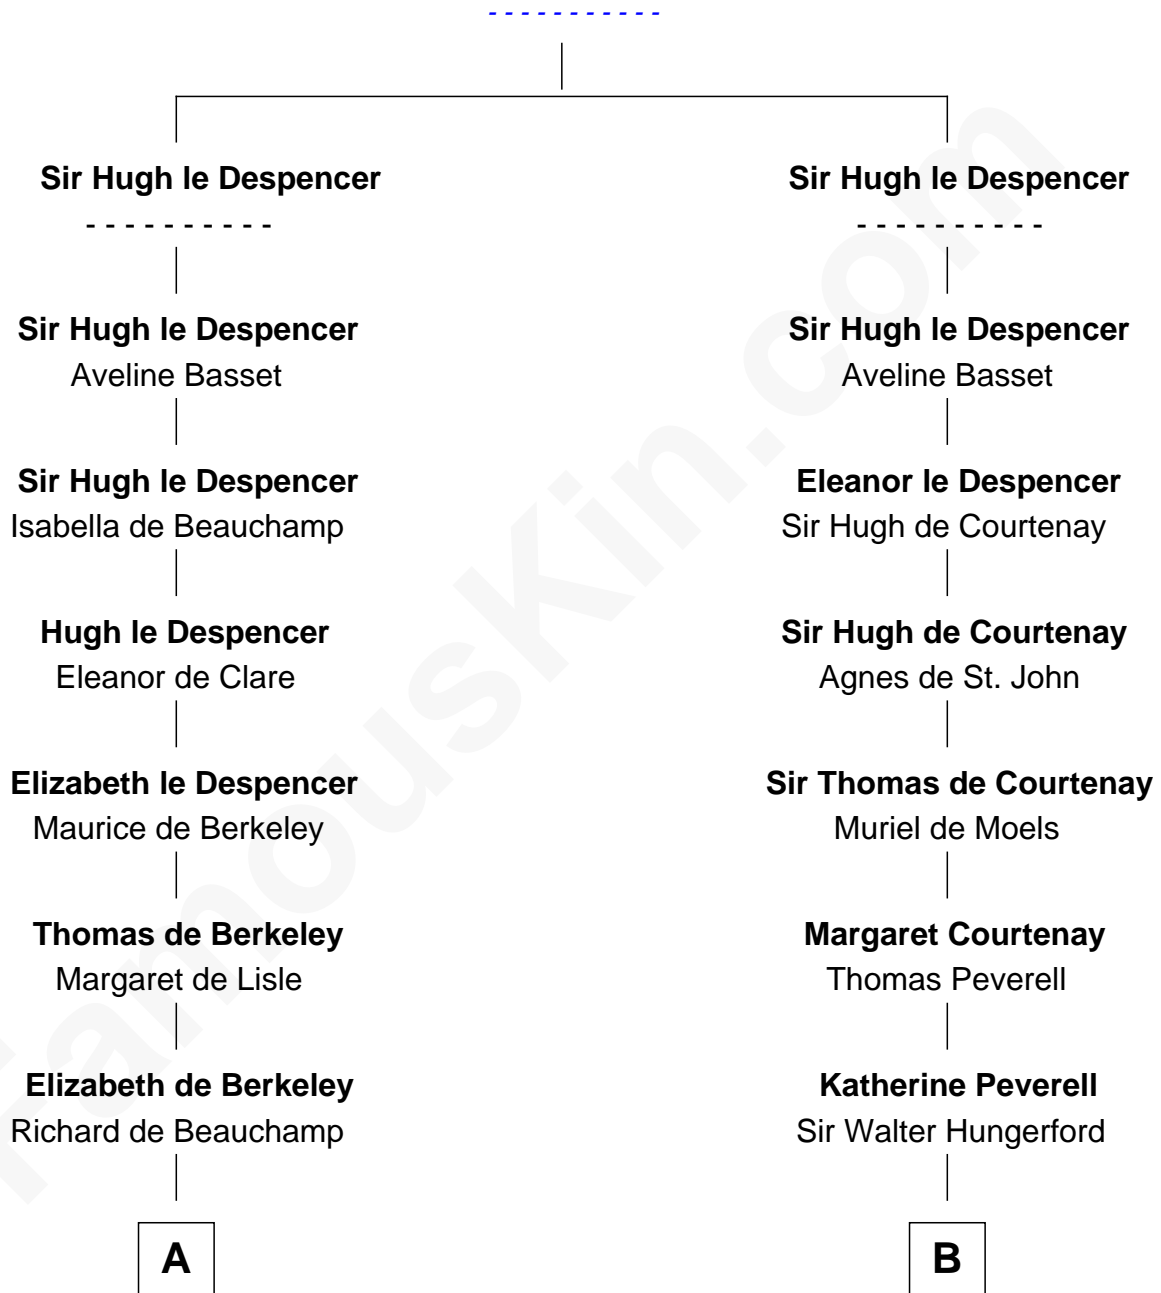

# FamousKin.com Relationship Chart of

**Lewis Carroll**

*Author of Alice in Wonderland*

21st cousin of

**Sir Charles Tupper**

*6th Prime Minister of Canada*

**Thomas le Despencer**

**C**

**Lucy Hoghton**  
Thomas Lutwidge

**Henry Lutwidge**  
Jane Molyneux

**Charles Lutwidge**  
Elizabeth Anne Dodgson

**Frances Jane Lutwidge**  
Rev. Charles Dodgson

**Lewis Carroll**  
*Author of Alice in Wonderland*

**D**

**William Bassett**  
Abigail Bourne

**Mary Bassett**  
Eliakim Tupper

**Charles Tupper**  
Elizabeth West

**Rev. Charles Tupper**  
Miriam Lockhart

**Sir Charles Tupper**  
*6th Prime Minister of Canada*