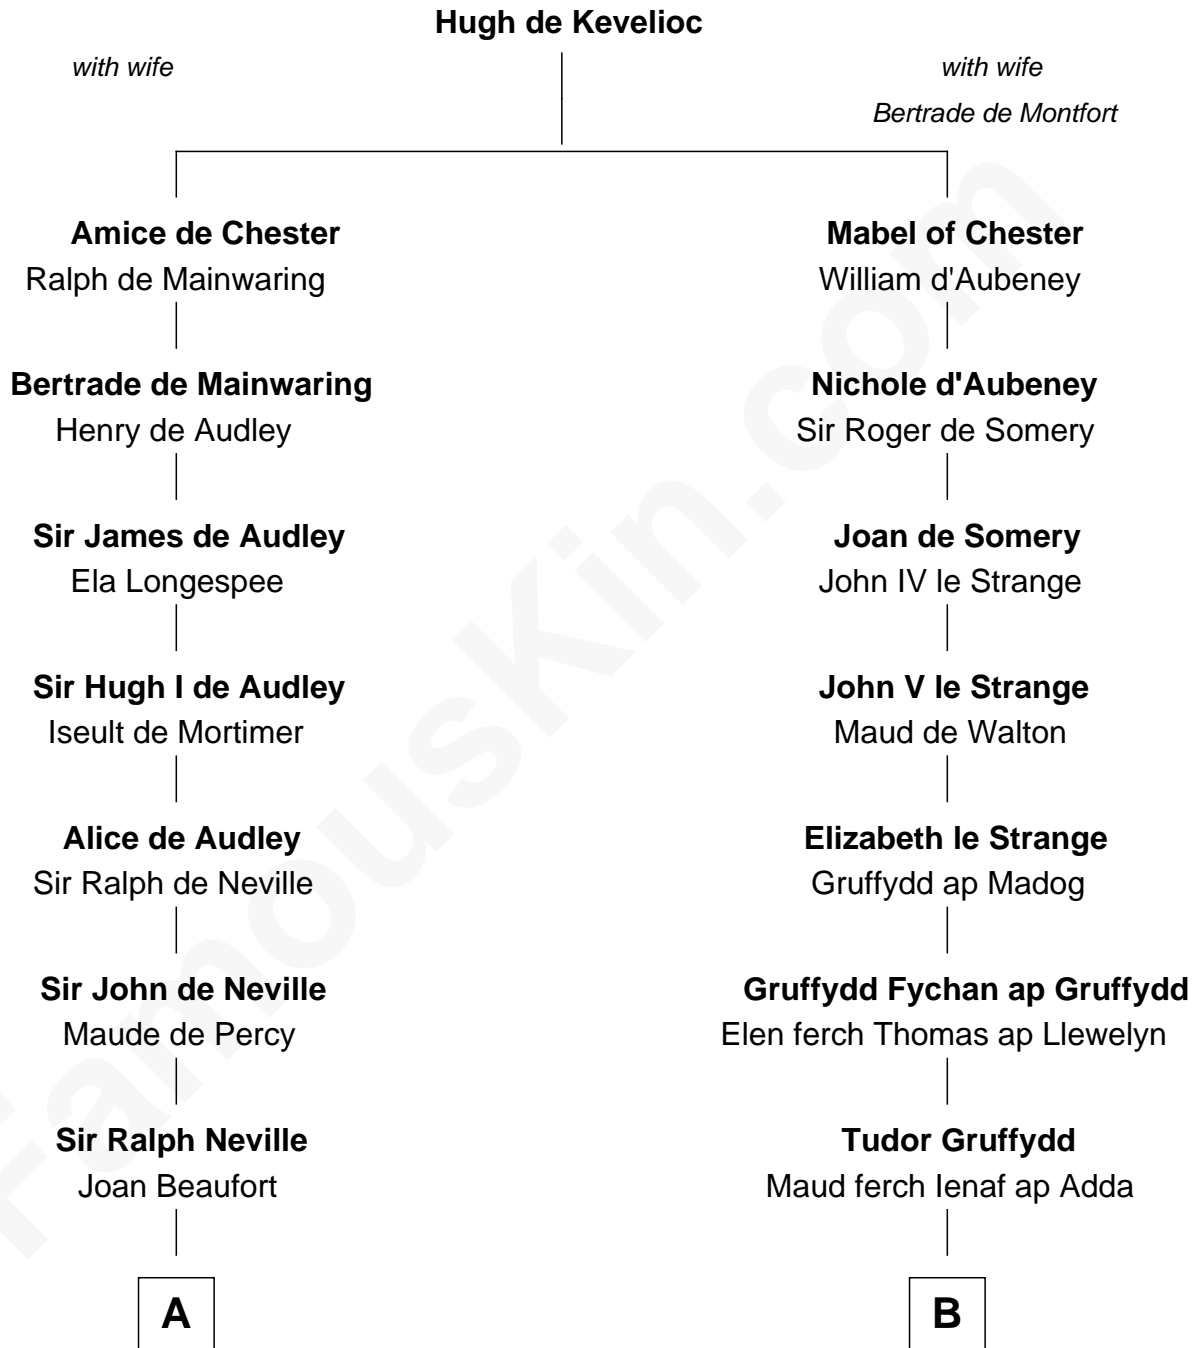

FamousKin.com

Relationship Chart of Lewis Carroll

Author of Alice in Wonderland

14th cousin 6 times removed of

Elihu Yale

Benefactor and Namesake of Yale College

C

Henry Lutwidge

Jane Molyneux

Charles Lutwidge

Elizabeth Anne Dodgson

Frances Jane Lutwidge

Rev. Charles Dodgson

Lewis Carroll

Author of Alice in Wonderland

FamousKin.com